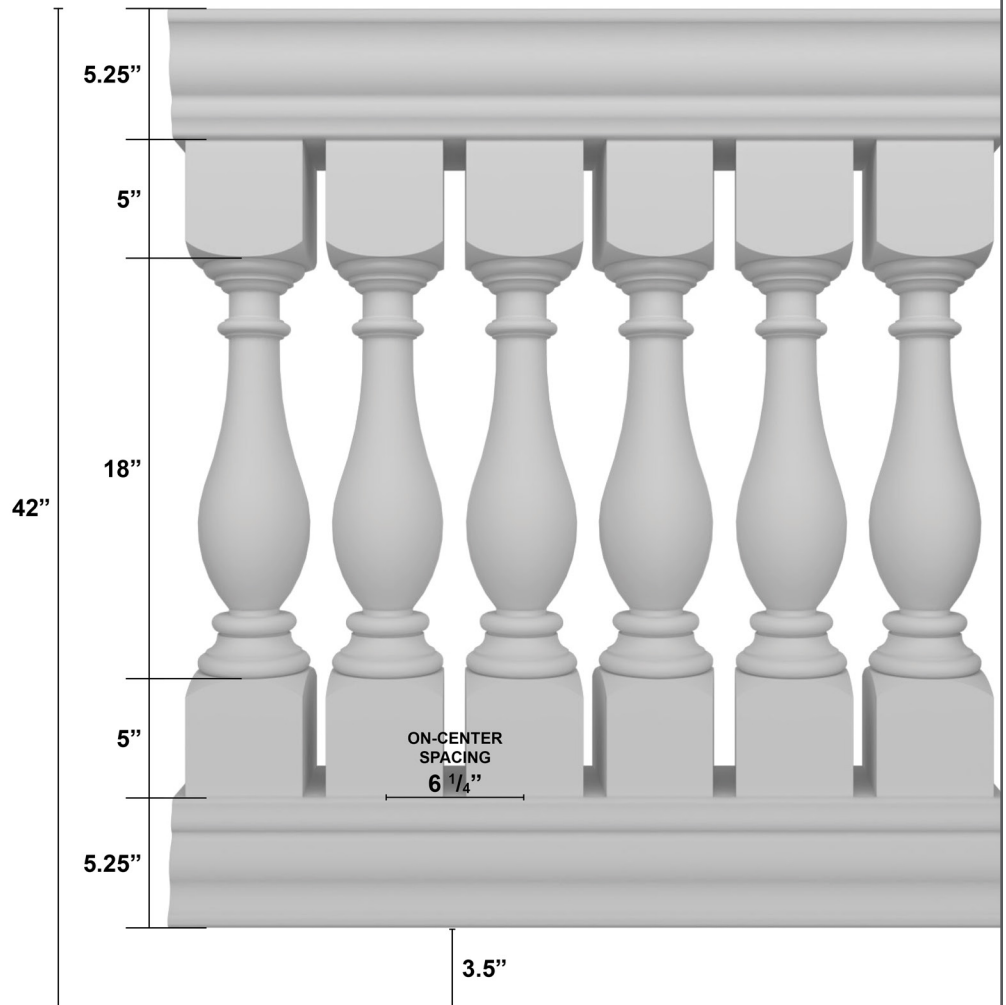

BALUSTRADE RAILING KIT

LEGACY

STYLE

STYLE A

PORCH/PATIO GROUND