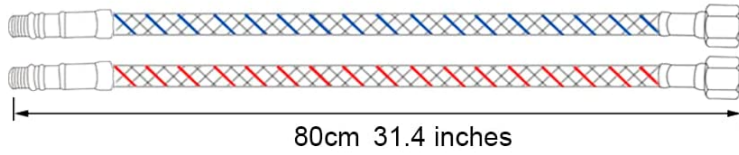

Customization Size

Hot and Cold Hose Length: