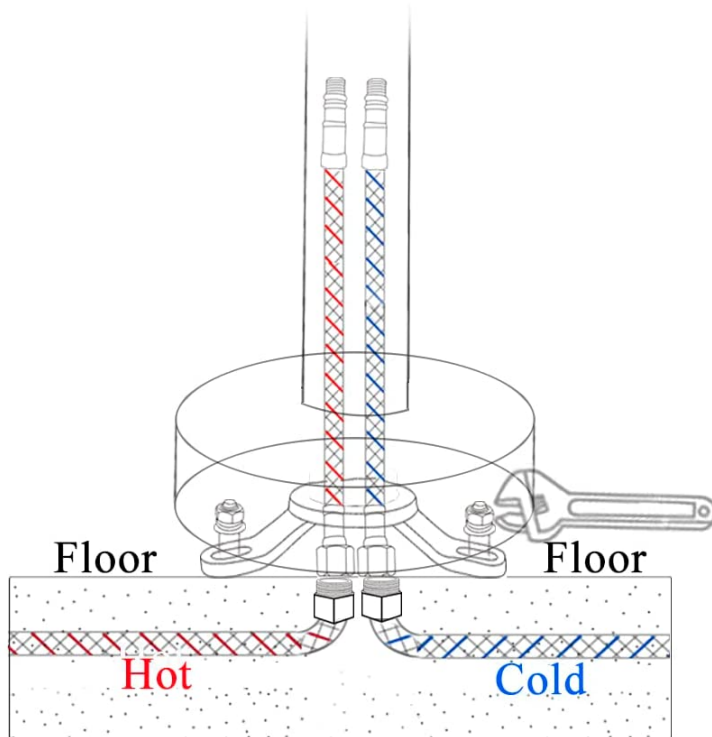

Note: Special hoses size and length can be customized as required