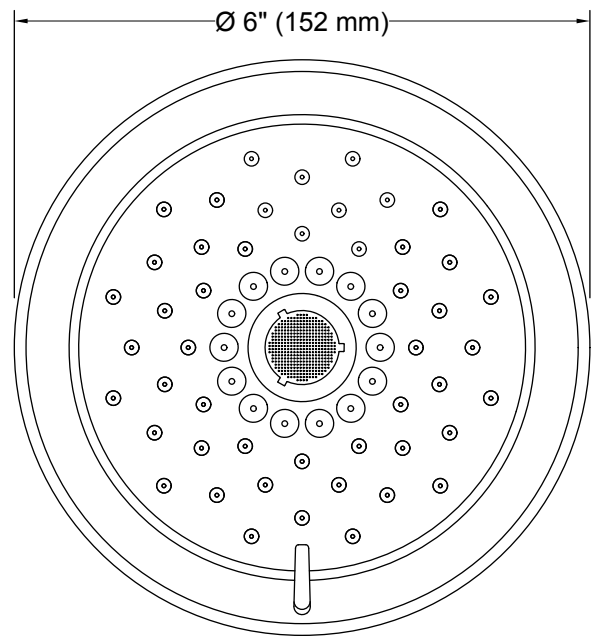

Material

- KOHLER finishes resist corrosion and tarnishing.

Installation

- 1/2-inch - 14 NPT connection.
- Wall-mount.

Recommended Accessories

- K-7397 Shower Arm and Flange
- K-7395 Shower Arm and Flange

Codes/Standards

Color	Code	Description
	CP	Polished Chrome
	SN	Vibrant® Polished Nickel
	PB	Vibrant® Polished Brass
	BN	Vibrant® Brushed Nickel
	BV	Vibrant® Brushed Bronze

Technical Information

All product dimensions are nominal.

Showerhead/Body Spray:

Rated maximum flow: 2.5 gal/min (9.5 l/min)

Notes

Install this product according to the installation instructions.