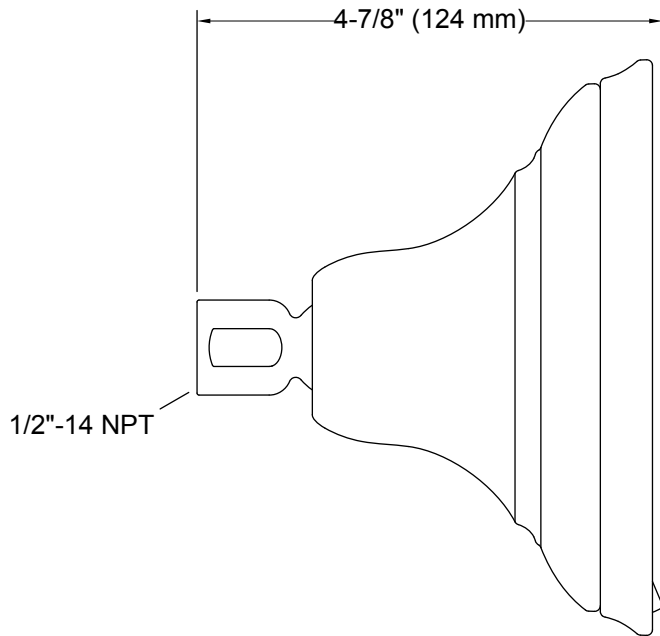

Technical Information

All product dimensions are nominal.

Showerhead/Body Spray:

Rated maximum flow: 2.5 gal/min (9.5 l/min)

Notes

Install this product according to the installation instructions.