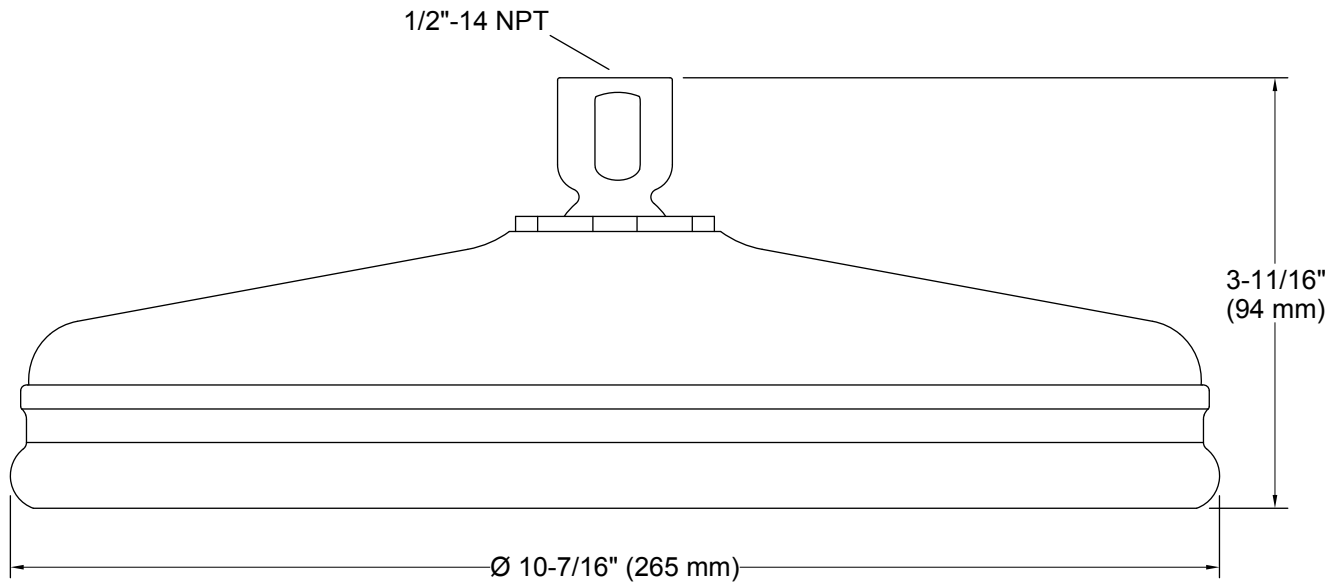

Features

- Single-Function Rain showerhead.
- MasterClean™ spray nozzles prohibit mineral buildup for easy cleaning.
- Katalyst™ Spray Technology with air induction ball joint.
- Optimized sprayface for maximum performance.
- 1.75 gallon (6.6 L) per minute flow rate.

Material

- Solid brass construction.

Installation

- 1/2" - 14 NPT connection.

Codes/Standards

ASME A112.18.1/CSA B125.1
DOE - Energy Policy Act 1992
EPA WaterSense®
California Energy Commission (CEC)

KOHLER® Faucet Lifetime Limited Warranty

Technical Information

All product dimensions are nominal.

Showerhead/Body Spray:

Rated maximum flow: 1.75 gal/min (6.6 l/min)

Pressure: 80 psi (5.5 bar)

Notes

For use with automatic compensating valves rated at 1.4 gal/min (5.3 l/min) or less.