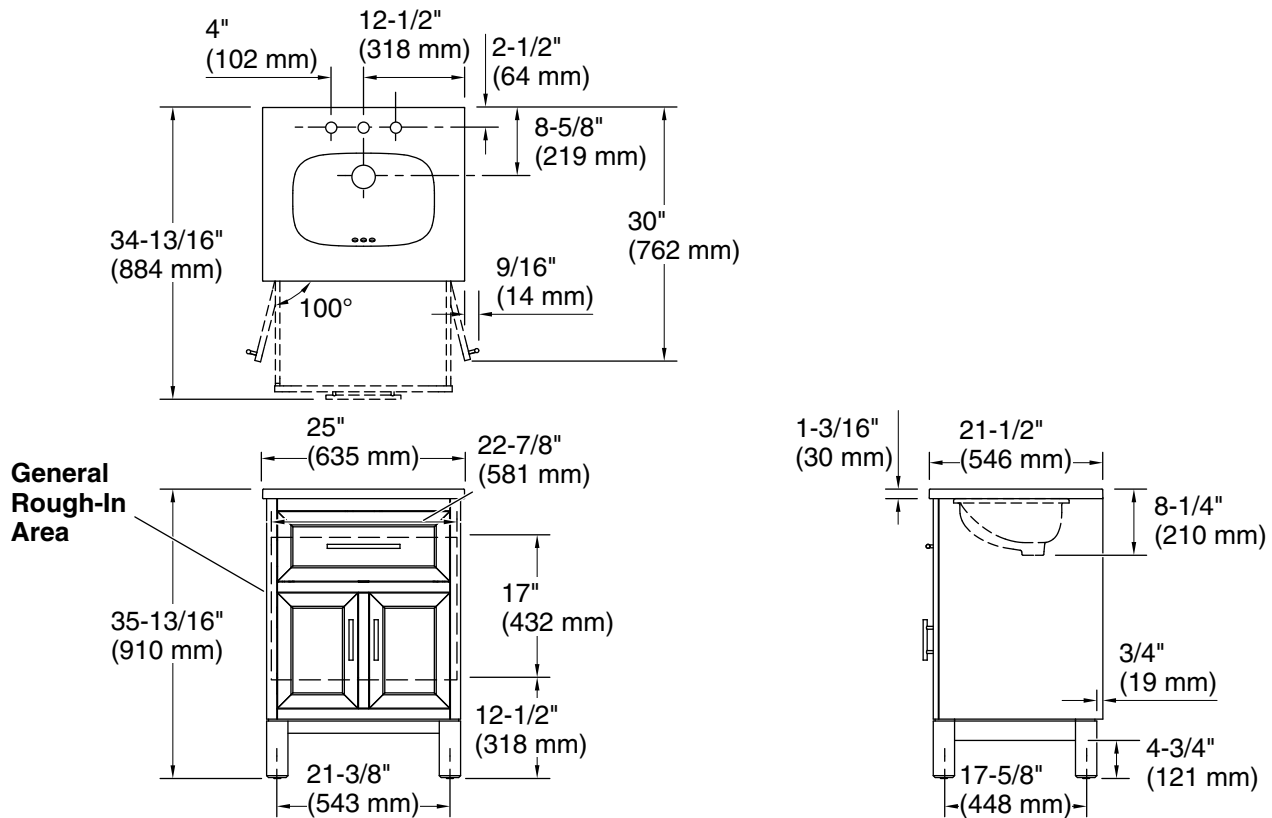

Features

- Set includes cabinet, precut quartz vanity top, sink, cabinet hardware
- Vanity top has 8" (203 mm) widespread faucet holes; requires deck-mount faucet (sold separately)
- Three-way adjustable slow-close door hinges for easy cabinet access
- Dovetail joint drawer construction
- Soft-close drawers and doors prevent slamming

Technical Information

All product dimensions are nominal.

Notes

Install this product according to the installation instructions.