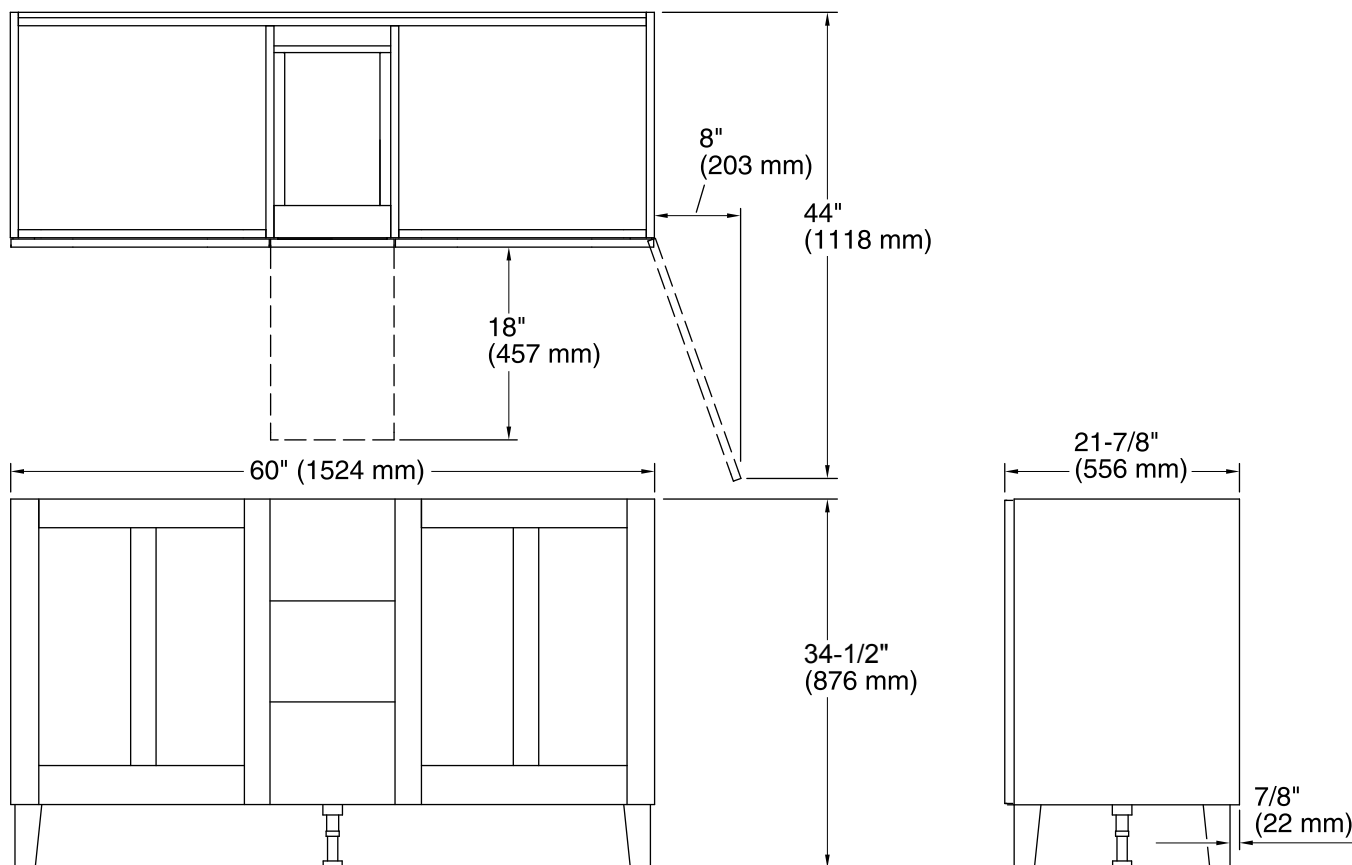

Features

- Catalyzed conversion varnish provides a durable moisture-resistant finish.
- Frameless construction with full-overlay doors and drawers.
- Two doors and three drawers.
- Three-way adjustable slow-close door hinges with 110-degree opening capability for easy cabinet access.
- Optional adjustable shelf / drawer organizer (sold separately).
- Coordinates with other products in the Poplin™ collection.
- Full-extension 18" depth drawers with slow-close under-mount slides for smooth opening.
- Solid wood drawers with dovetail construction.
- Door and drawer pulls are sold separately.

Vanity shall be 60" (1524 mm) in width, 21-7/8" (556 mm) in depth, and 34-1/2" (876 mm) in height. Vanity shall be made of solid wood and veneers. Vanity shall be catalyzed conversion varnish finish. Vanity shall be frameless construction with full-overlay doors and drawers. Vanity shall be with two doors and three drawers. Vanity shall be with three-way adjustable slow-close door hinges with 110° opening capability. Vanity shall be with full-extension 18" (457 mm) depth drawers with slow-close, under-mount slides. Vanity shall be with solid wood drawers with dovetail construction. Vanity shall be KOHLER Model K-99537-LG.