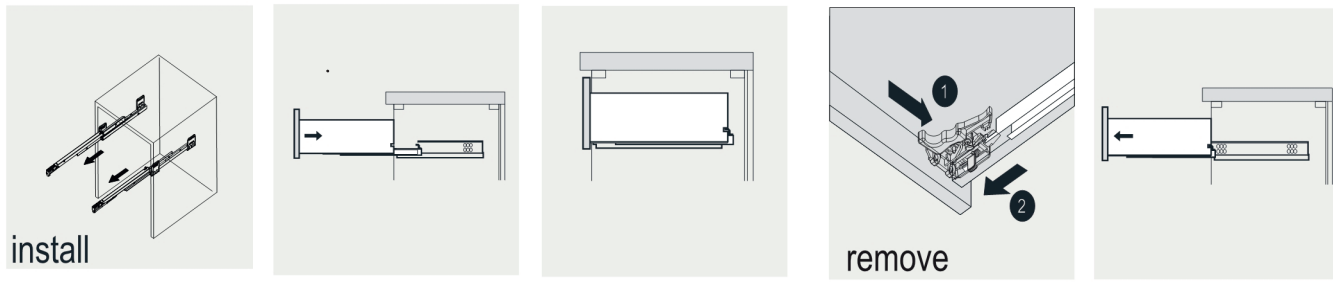

# VIVA

**MODLE NO : EVVN69-28WH**

- Please check your product packaging to make Sure the included accessories are in the "list of standard accessories".if any parts are missing, please contact your local dealer immediately
- Do not allow any sharp objects to come in contact with the cabinet,as it will scratch the surface
- Continuous and prolonged exposure to direct sunlight may cause discoloration to the wood.
- Continuous and prolonged exposure to direct sunlight may cause discoloration to the wood.
- Please avoid using cleaning products that contain bleach or ammonia.
- Wood surface should only be cleaned with wood care products such as soapy water or furniture polish.

## ERECTING TOOL

## DRAWER'S ADJUST