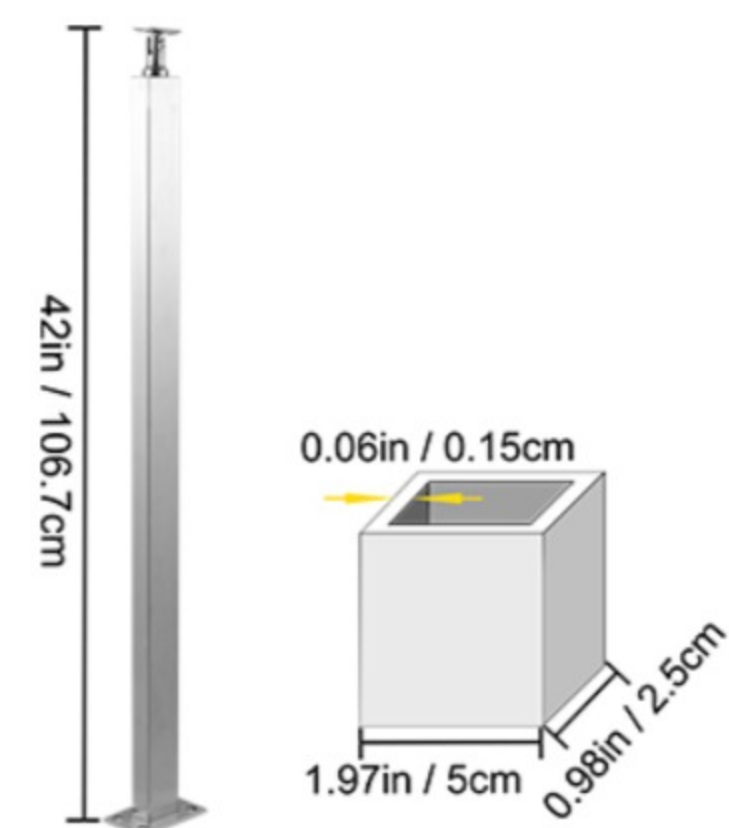

### Cable Railing Post

The 42" cable handrail post in height is made of durable stainless steel and coated with powder. 0-300 degrees adjustable cast bracket is designed to fit both your interior & exterior cable railing systems. Free hole DIY enable leveled holes and inclined holes are both available.

### MULTI-ANGLE BRACKET

300 Degrees Rotate Cast Bracket

### Specifications

- Model: VV-106.7x2.5x5-LGZWKSLIVER
- Material: Stainless Steel+Powder Coated
- Item Size: 42 x 0.98 x 1.97"/106.7 x 2.5 x 5 cm
- Base Size: 5 x 3.46 x 0.61"/127 x 88 x 15.5 mm
- Connect Methods: Concrete/Wood
- Thickness: 0.06"/1.5 mm
- Color: Sliver
- Item Weight: 2.0 kg/4.4 lbs