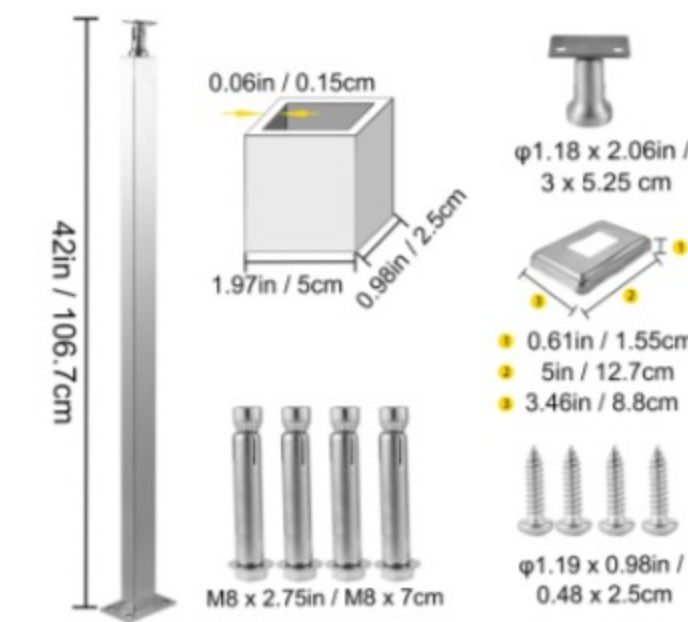

ACCESSORIES FOR ITEM

Easy & Quick Assembly

Cast bracket, lag screws, expansion bolts, foot cover, are enough provided, allowing the cable deck railing post to be installed quickly and easily.