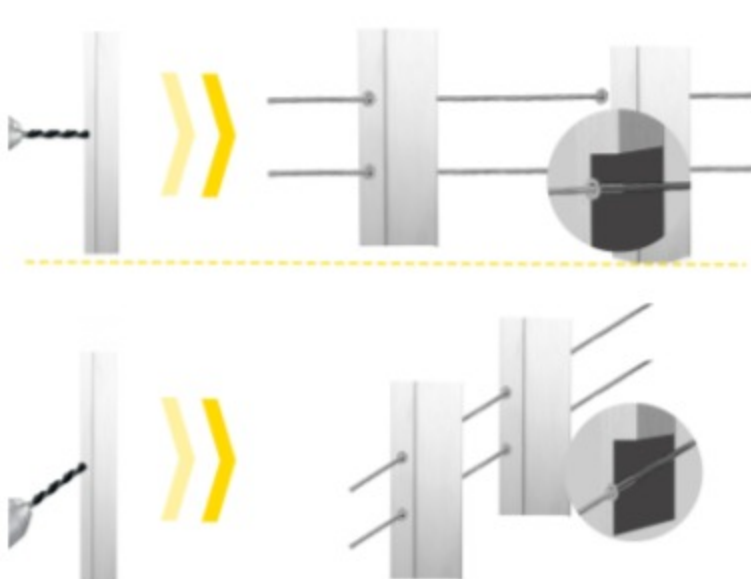

### Cable Railing Post

The 42" cable handrail post in height is made of durable stainless steel and coated with powder. 0-300 degrees adjustable cast bracket is designed to fit both your interior & exterior cable railing systems. Free hole DIY enable leveled holes and inclined holes are both available.

### 42" CABLE RAIL POST

### Design it Yourself

Free hole post is more practical and secure. It enables you to DIY a cable railing system easily because the distance from hole to hole can be DIY to match your different needs.