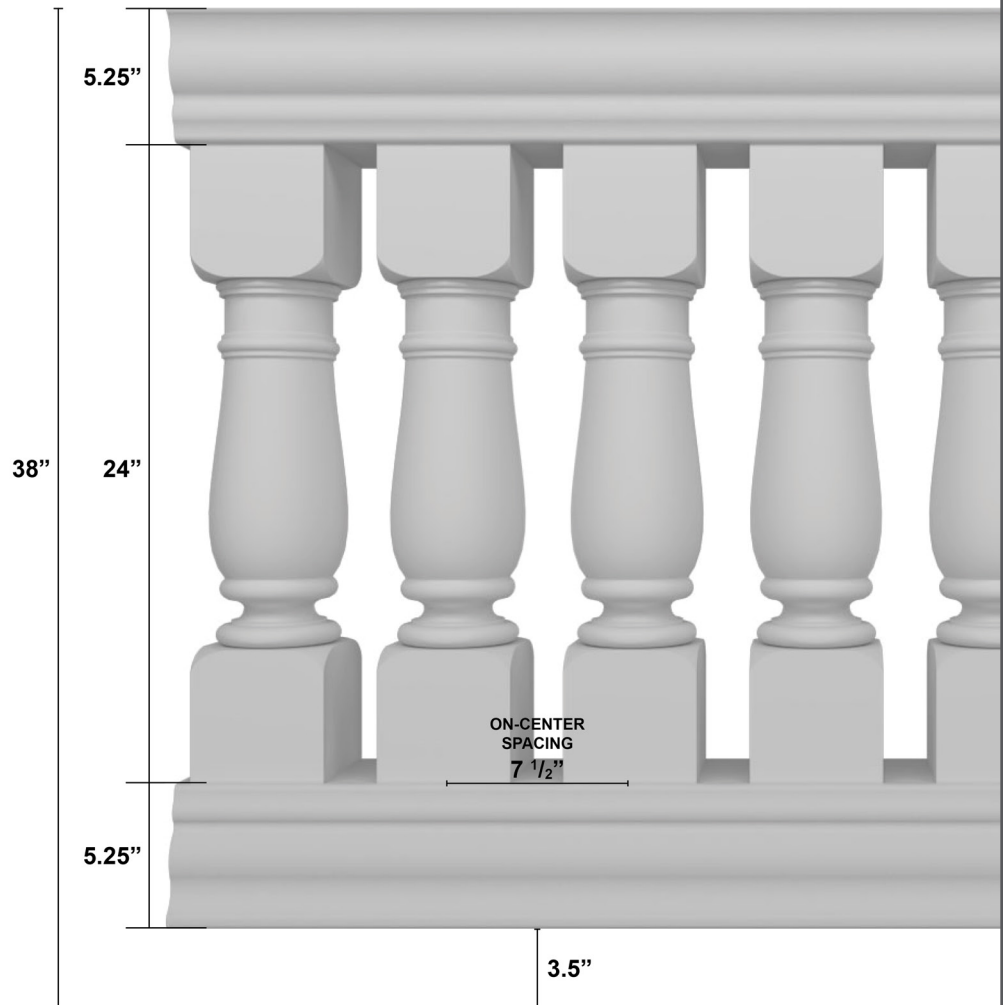

BALUSTRADE RAILING KIT

OXFORD

STYLE

38"

PORCH/PATIO GROUND