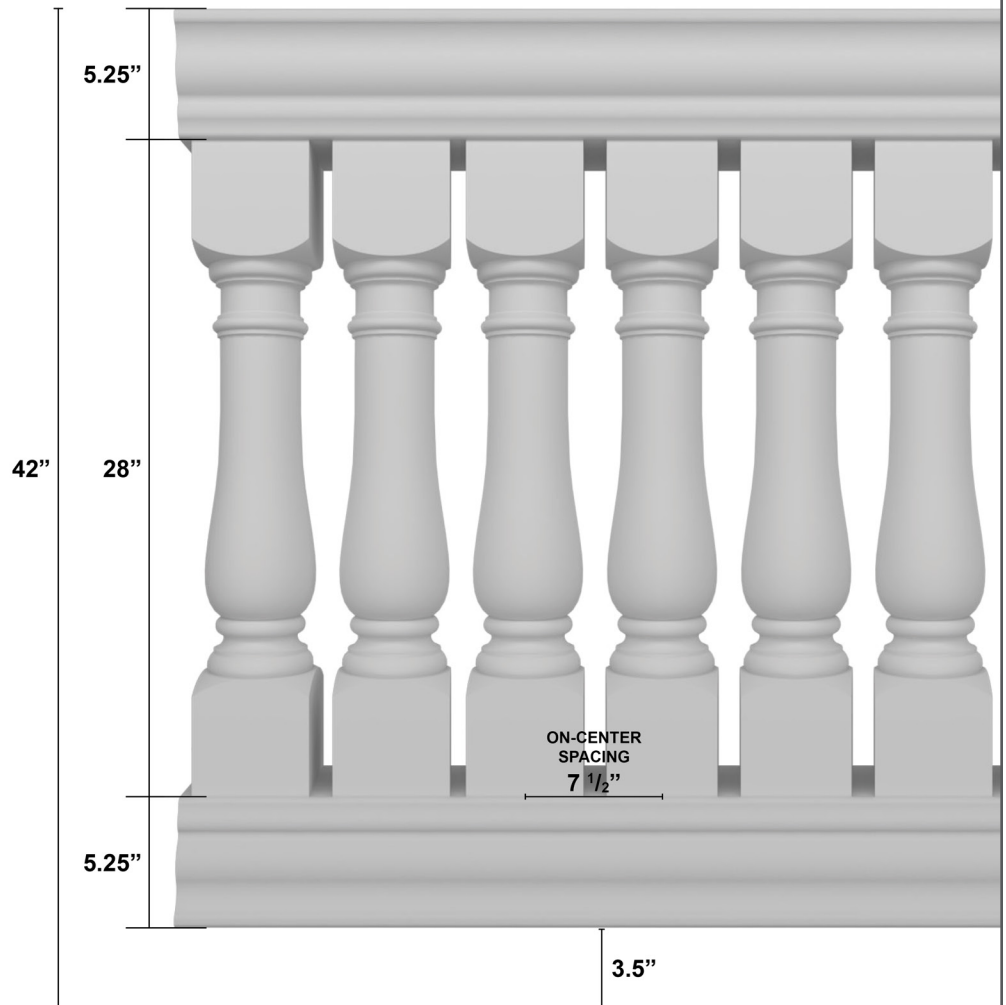

BALUSTRADE RAILING KIT

OXFORD

STYLE

42"

PORCH/PATIO GROUND