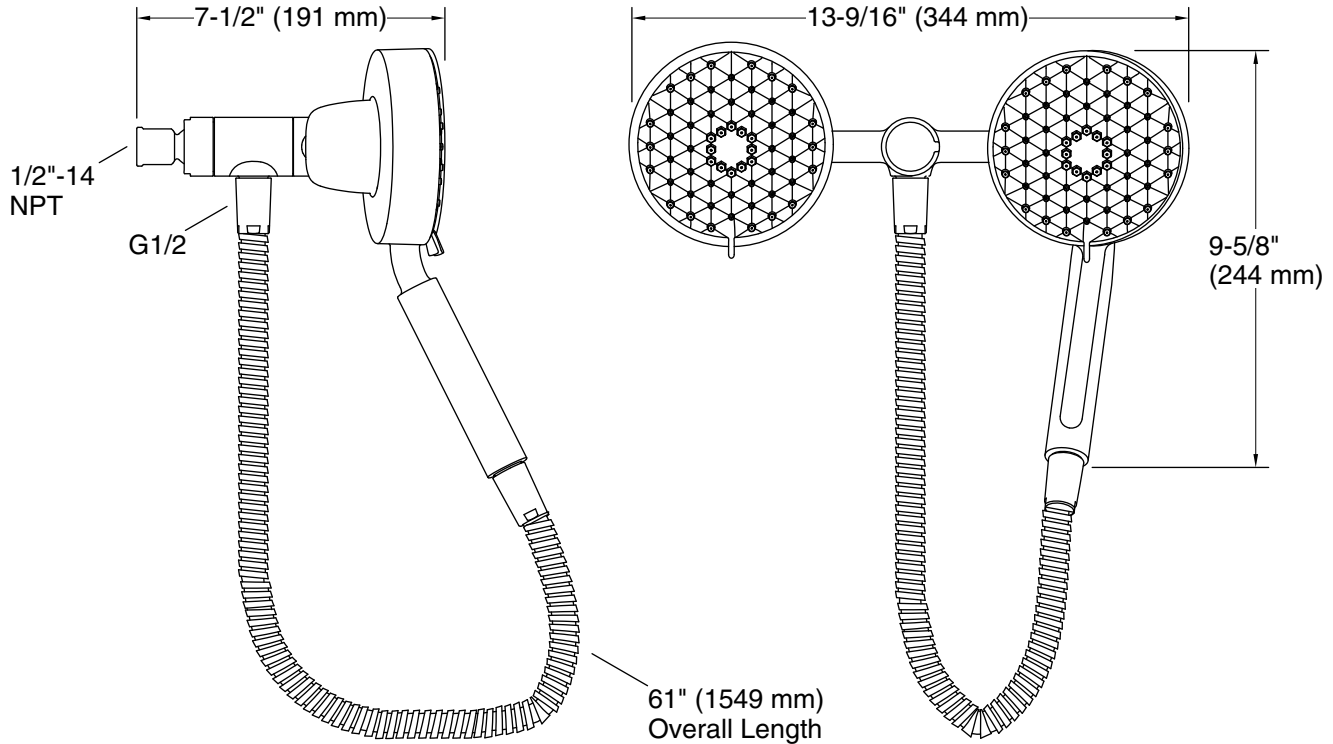

Technical Information

All product dimensions are nominal.

Showerhead/Body Spray:

Rated maximum flow: 1.75 gal/min (6.6 l/min)

Notes

Install this product according to the installation instructions.