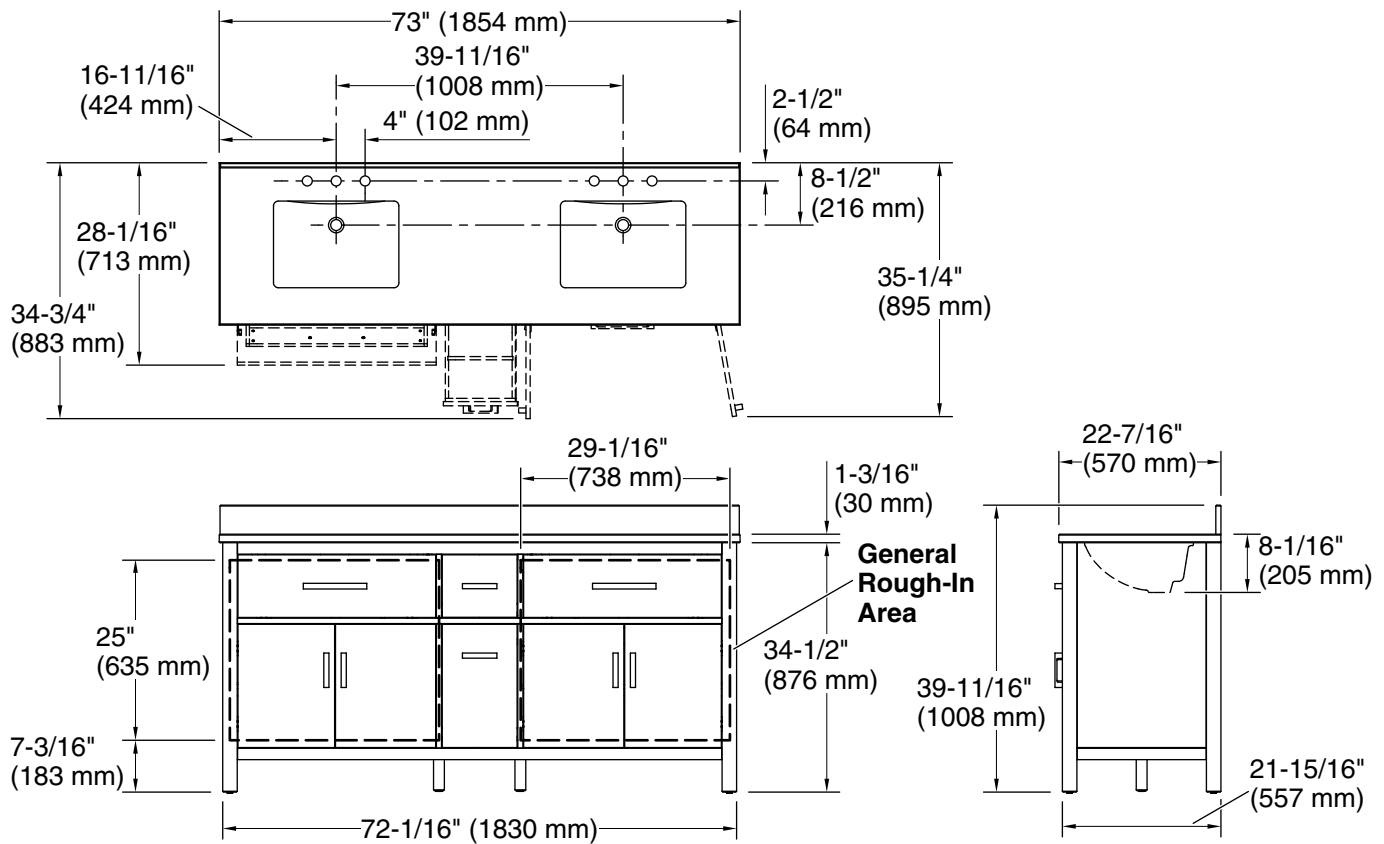

Technical Information

All product dimensions are nominal.

Notes

Select the type of fastener based upon the wall material. Two 250 lb (113.4 kg) minimum load bearing fasteners are recommended.