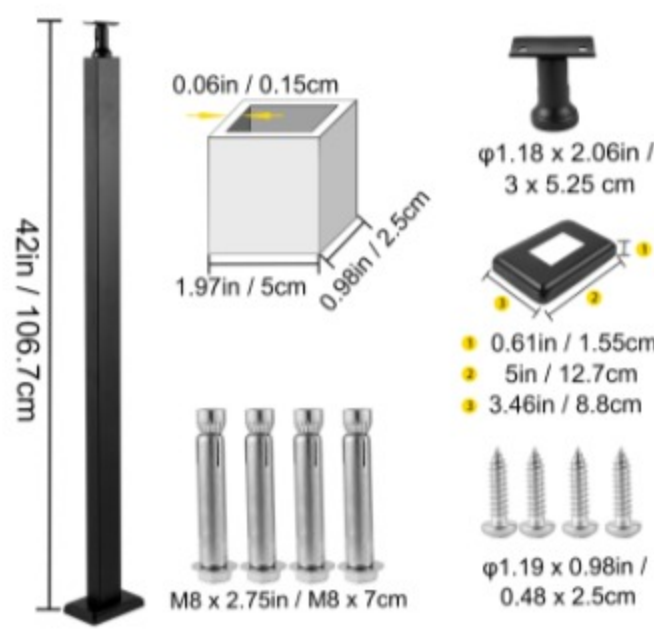

VEVOR®

CABLE RAILING POST

42 x 0.98 x 1.97" / 106.7 x 2.5 x 5cm

Stainless Steel

For Indoor

Outdoor Use

Cable Railing Post

The 42" cable handrail post in height is made of durable stainless steel and coated with powder. 0-300 degrees adjustable cast bracket is designed to fit both your interior & exterior cable railing systems. Free hole DIY enable leveled holes and inclined holes are both available.

MULTI-ANGLE BRACKET

300 Degrees Rotate Cast Bracket

Multi-angle Bracket

The mounting bracket and handrail are fixed tightly, and you never worry about the handrail piece come off. The 0-300 degrees cast bracket can shift the different angles to tackle Installation tasks.

ACCESSORIES FOR ITEM

Easy & Quick Assembly

Cast bracket, lag screws, expansion bolts, foot cover, are enough provided, allowing the cable deck railing post to be installed quickly and easily.

Wide Application

Different scenarios are fitful for cable railing posts to use, such as stairs, corridor, rooftop, aisle, balcony, terrace, home, company, hotel, railings indoor and outdoor.

Specifications

- Model: VV-106.7x2.5x5-LGZWK
- Material: Stainless Steel+Powder Coated
- Item Size: 42 x 0.98 x 1.97"/106.7 x 2.5 x 5 cm
- Base Size: 5 x 3.46 x 0.61"/127 x 88 x 15.5 mm
- Connect Methods: Concrete/Wood
- Thickness: 0.06"/1.5 mm
- Color: Black
- Item Weight: 2.1 kg/4.6 lbs