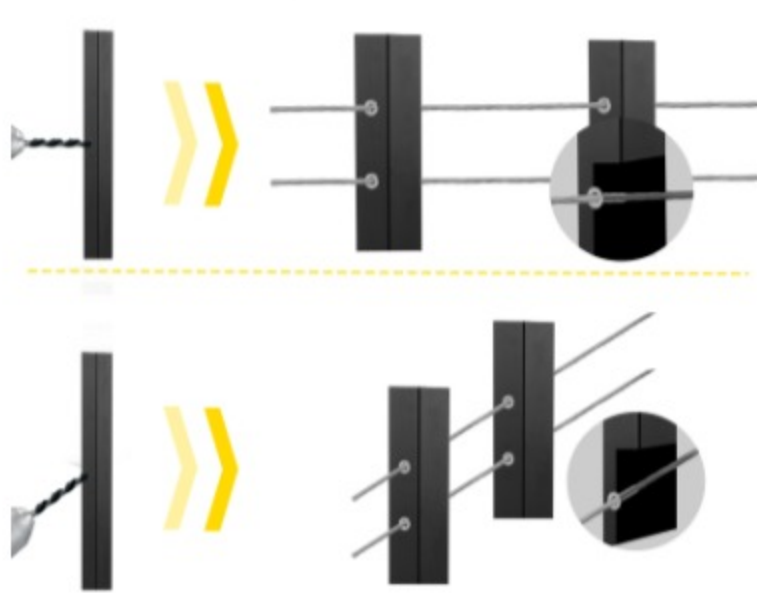

VEVOR®

CABLE RAILING POST

42 x 0.98 x 1.97" / 106.7 x 2.5 x 5cm

Stainless Steel

For Indoor

Outdoor Use

Cable Railing Post

The 42" cable handrail post in height is made of durable stainless steel and coated with powder. 0-300 degrees adjustable cast bracket is designed to fit both your interior & exterior cable railing systems. Free hole DIY enable leveled holes and inclined holes are both available.

Why Choose VEVOR?

- Premium Tough Quality
- Incredibly Low Prices
- Fast & Secure Delivery
- 30-Day Free Returns
- 24/7 Attentive Service

42" CABLE RAIL POST

42" Cable Railing Post

Cable railing posts can weigh up to 300lbs load capacity. It is suitable for up/down a stair, especially for children, the elderly, and people who have difficulty climbing stairs is an indispensable help.

DIY FOR MULTI-MOUNT HOLE

Drill Holes According to Your Different Needs

Design it Yourself

Free hole post is more practical and secure. It enables you to DIY a cable railing system easily because the distance from hole to hole can be DIY to match your different needs.

DURABLE STAINLESS STEEL

Powder Coated Keeps Long-term Service

Black Powder Coating

The deck railing is made of durable stainless steel and coated with black powder that stands up to corrosion and rust for a long time regardless of whether you use the stair railing post indoors or outdoors.