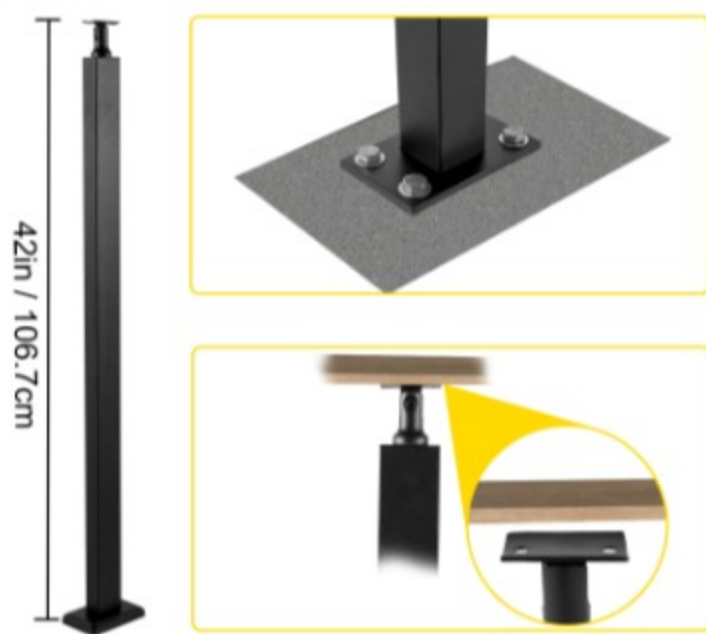

VEVOR®

CABLE RAILING POST

42 x 0.98 x 1.97" / 106.7 x 2.5 x 5cm

Stainless Steel

For Indoor

Outdoor Use

Cable Railing Post

The 42" cable handrail post in height is made of durable stainless steel and coated with powder. 0-300 degrees adjustable cast bracket is designed to fit both your interior & exterior cable railing systems. Free hole DIY enable leveled holes and inclined holes are both available.

Why Choose VEVOR?

- Premium Tough Quality
- Incredibly Low Prices
- Fast & Secure Delivery
- 30-Day Free Returns
- 24/7 Attentive Service

42" CABLE RAIL POST

42" Cable Railing Post

Cable railing posts can weigh up to 300lbs load capacity. It is suitable for up/down a stair, especially for children, the elderly, and people who have difficulty climbing stairs is an indispensable help.

DIY FOR MULTI-MOUNT HOLE

Drill Holes According to Your Different Needs

Design it Yourself

Free hole post is more practical and secure. It enables you to DIY a cable railing system easily because the distance from hole to hole can be DIY to match your different needs.

DURABLE STAINLESS STEEL

Powder Coated Keeps Long-term Service

Black Powder Coating

The deck railing is made of durable stainless steel and coated with black powder that stands up to corrosion and rust for a long time regardless of whether you use the stair railing post indoors or outdoors.