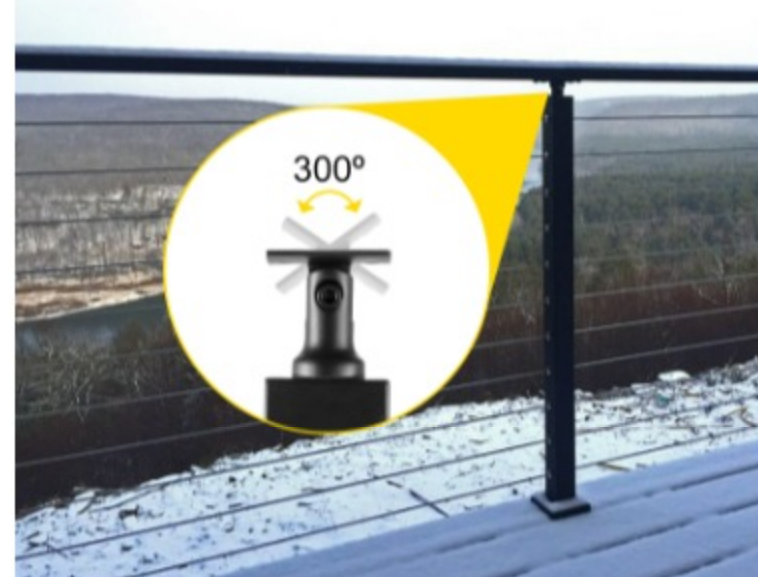

VEVOR®

CABLE RAILING POST

42 x 0.98 x 1.97" / 106.7 x 2.5 x 5cm

Stainless Steel

For Indoor

Outdoor Use

Cable Railing Post

The 42" cable handrail post in height is made of durable stainless steel and coated with powder. 0-300 degrees adjustable cast bracket is designed to fit both your interior & exterior cable railing systems. Free hole DIY enable leveled holes and inclined holes are both available.

DIY FOR MULTI-MOUNT HOLE

Drill Holes According to Your Different Needs

Design it Yourself

Free hole post is more practical and secure. It enables you to DIY a cable railing system easily because the distance from hole to hole can be DIY to match your different needs.

DURABLE STAINLESS STEEL

Powder Coated Keeps Long-term Service

Black Powder Coating

The deck railing is made of durable stainless steel and coated with black powder that stands up to corrosion and rust for a long time regardless of whether you use the stair railing post indoors or outdoors.

MULTI-ANGLE BRACKET

300 Degrees Rotate Cast Bracket

Multi-angle Bracket

The mounting bracket and handrail are fixed tightly, and you never worry about the handrail piece come off. The 0-300 degrees cast bracket can shift the different angles to tackle Installation tasks.