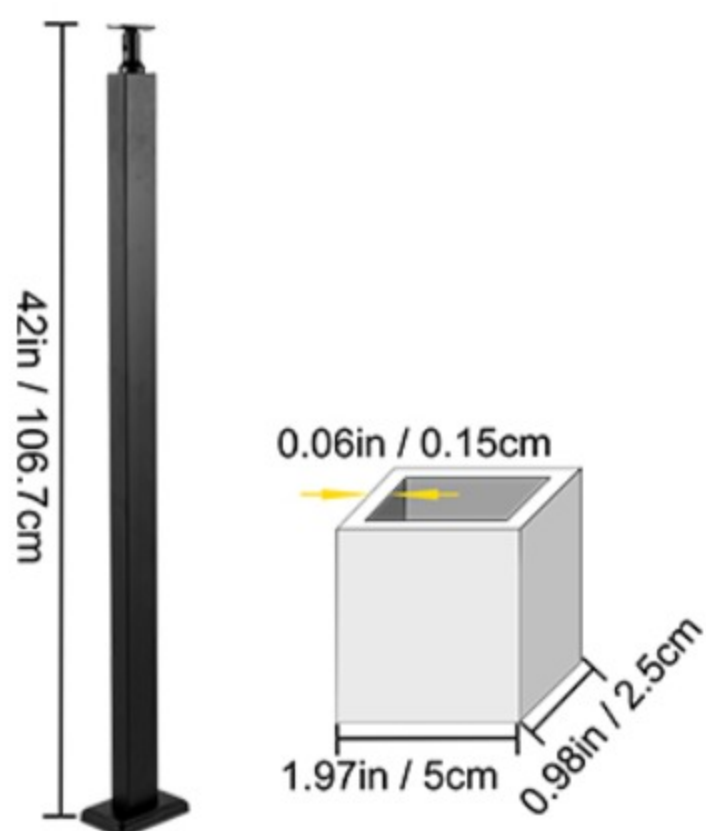

VEVOR®

CABLE RAILING POST

42 x 0.98 x 1.97" / 106.7 x 2.5 x 5cm

Stainless Steel

For Indoor

Outdoor Use

Cable Railing Post

The 42" cable handrail post in height is made of durable stainless steel and coated with powder. 0-300 degrees adjustable cast bracket is designed to fit both your interior & exterior cable railing systems. Free hole DIY enable leveled holes and inclined holes are both available.

Why Choose VEVOR?

- Premium Tough Quality
- Incredibly Low Prices
- Fast & Secure Delivery
- 30-Day Free Returns
- 24/7 Attentive Service

42" CABLE RAIL POST

42" Cable Railing Post

Cable railing posts can weigh up to 300lbs load capacity. It is suitable for up/down a stair, especially for children, the elderly, and people who have difficulty climbing stairs is an indispensable help.

ACCESSORIES FOR ITEM

Easy & Quick Assembly

Cast bracket, lag screws, expansion bolts, foot cover, are enough provided, allowing the cable deck railing post to be installed quickly and easily.

Wide Application

Different scenarios are fitful for cable railing posts to use, such as stairs, corridor, rooftop, aisle, balcony, terrace, home, company, hotel, railings indoor and outdoor.

Specifications

- Model: VV-106.7x2.5x5-LGZWK
- Material: Stainless Steel+Powder Coated
- Item Size: 42 x 0.98 x 1.97"/106.7 x 2.5 x 5 cm
- Base Size: 5 x 3.46 x 0.61"/127 x 88 x 15.5 mm
- Connect Methods: Concrete/Wood
- Thickness: 0.06"/1.5 mm
- Color: Black
- Item Weight: 2.1 kg/4.6 lbs