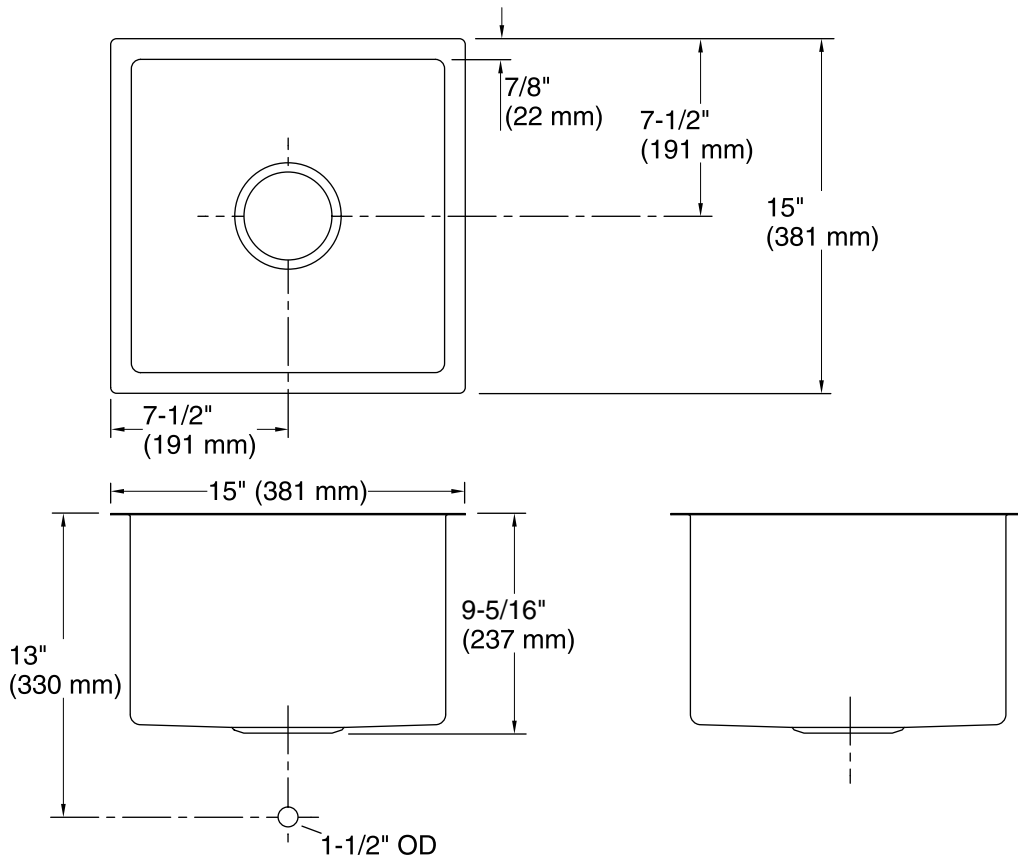

Technical Information

All product dimensions are nominal.

Bowl configuration:	Single
Installation:	Under-mount
Min. base cabinet width:	18" (457 mm)
Bowl area:	Length: 13-1/4" (337 mm) Width: 13-1/4" (337 mm) Bowl depth: 9-5/16" (237 mm) Water depth: 9" (229 mm)
Drain hole:	3-11/16" (94 mm)
Template:	1207219-7, not required, not included

Notes

Install this product according to the installation instructions.

ADA compliant when installed to the specific requirements of these regulations.