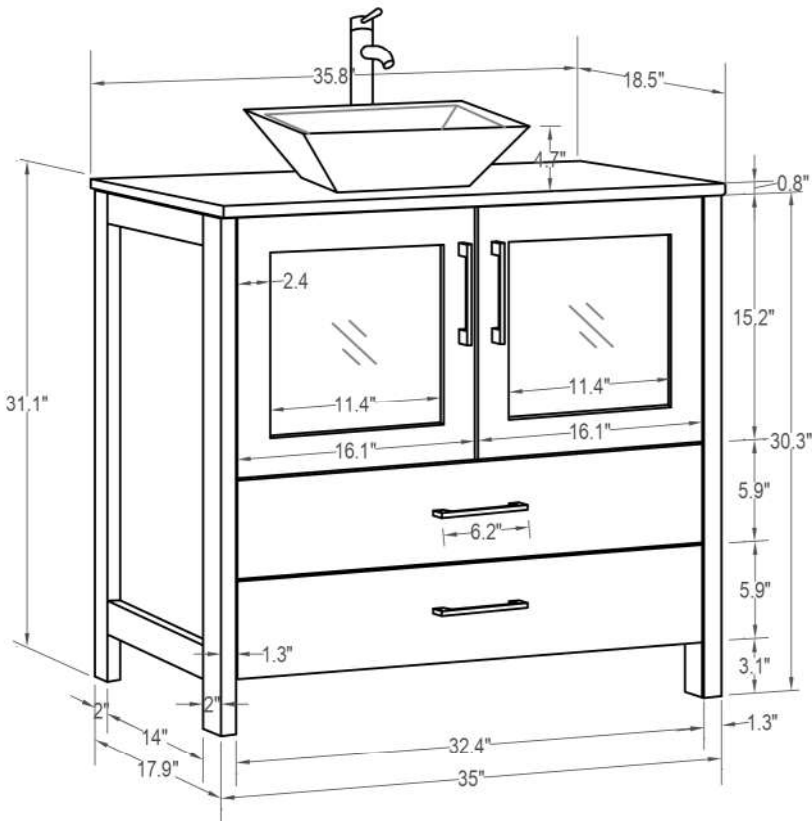

Mirror: 35.8"x27.56" inch
Cabinet: 35.8"x18.5"x31.1" inch
Handle: 6.2" inch

 ALL DIMENSIONS & SPECIFICATIONS ARE APPROXIMATE & SUBJECT TO CHANGE WITHOUT NOTICE.