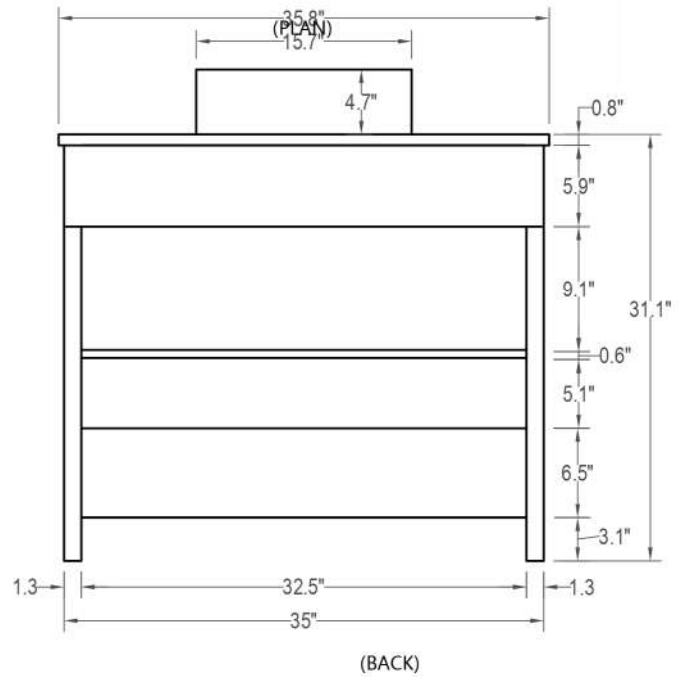

Mirror: 35.8"x27.56" inch
Cabinet: 35.8"x18.5"x31.1" inch
Handle: 6.2" inch

 ALL DIMENSIONS & SPECIFICATIONS ARE APPROXIMATE & SUBJECT TO CHANGE WITHOUT NOTICE.