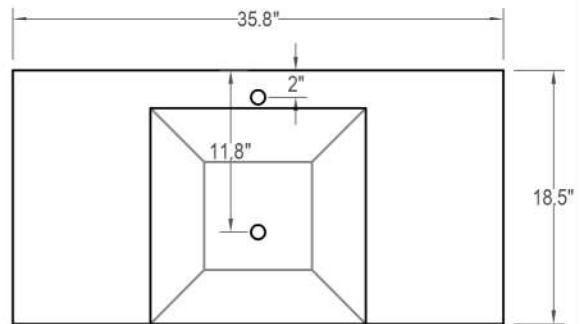

Mirror: 35.8"x27.56" inch
Cabinet: 35.8"x18.5"x31.1" inch
Handle: 6.2" inch

 ALL DIMENSIONS & SPECIFICATIONS ARE APPROXIMATE & SUBJECT TO CHANGE WITHOUT NOTICE.