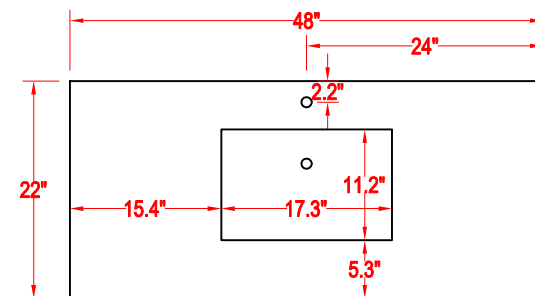

# Bathroom Cabinet

Unit

inch

Model

VA1048

Mirror: 47.2"x27.56" inch

Cabinet: 48"x22"x39.8" inch

Handle: 6" inch