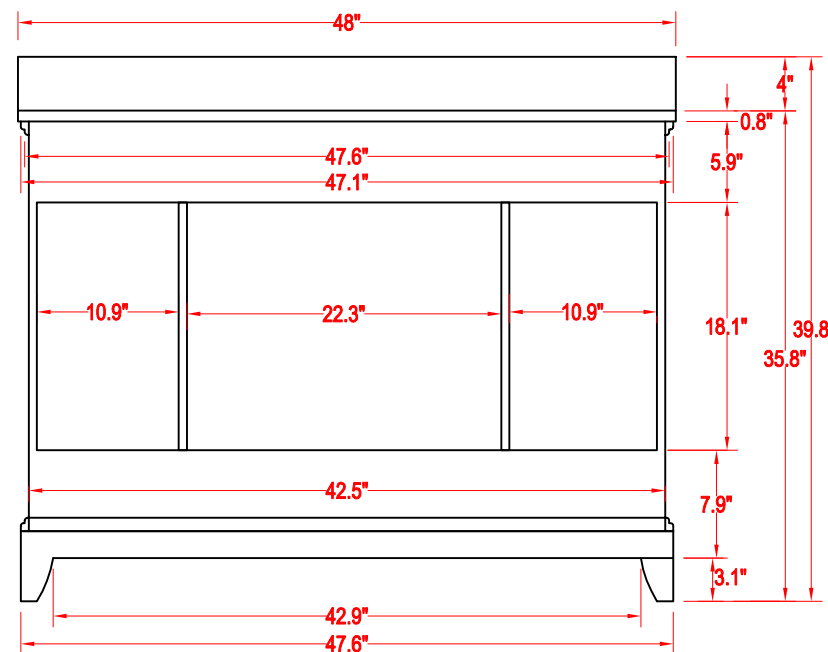

(PLAN)

(BACK)