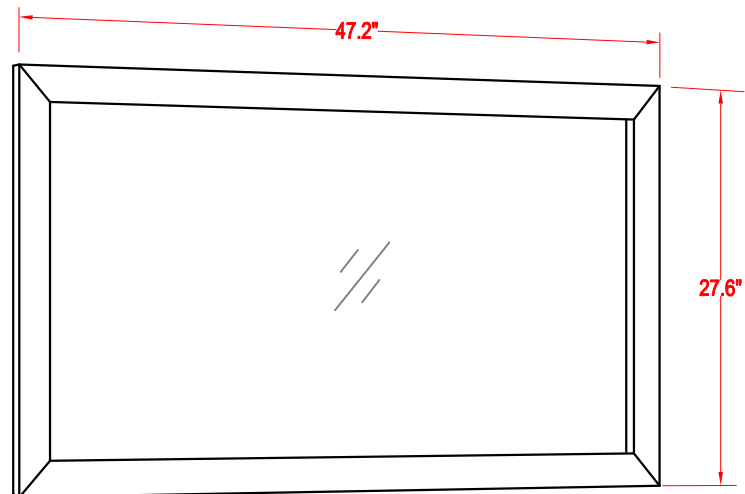

# Bathroom Cabinet

Unit

inch

Model

VA1048

Mirror: 47.2"x27.56" inch

Cabinet: 48"x22"x39.8" inch

Handle: 6" inch