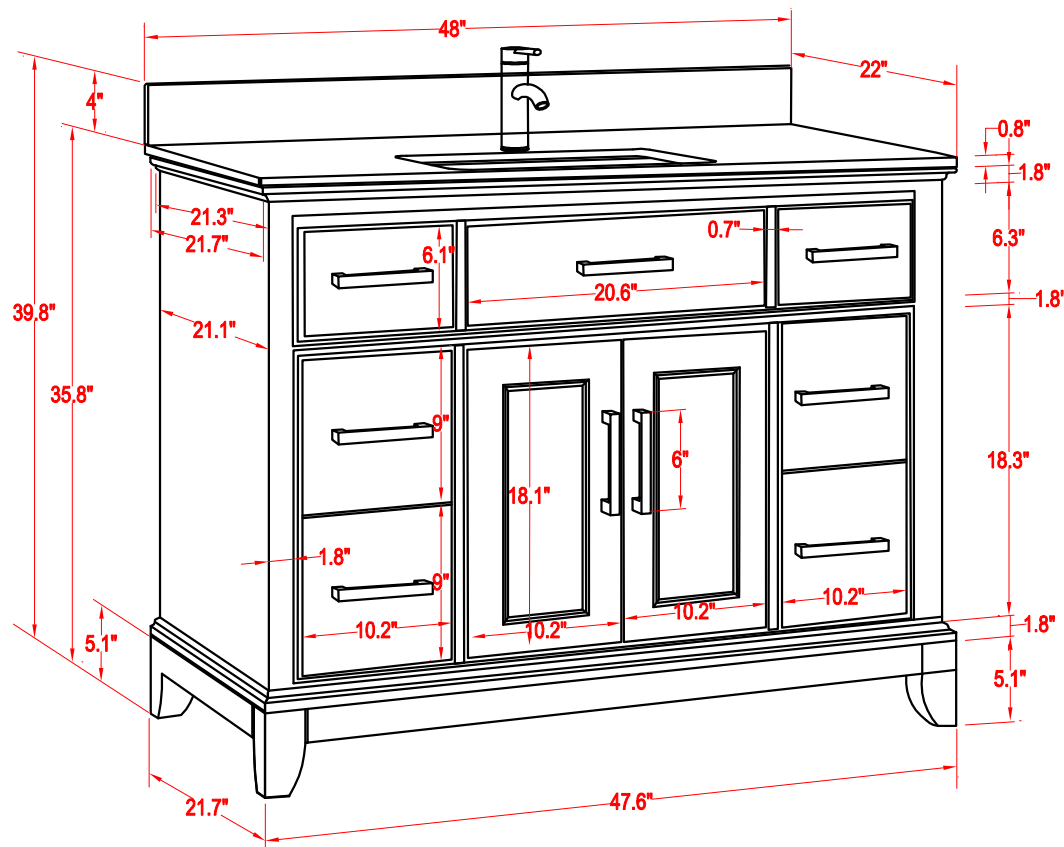

Bathroom Cabinet

Unit

inch

Model

VA1048

Mirror: 47.2"x27.56" inch

Cabinet: 48"x22"x39.8" inch

Handle: 6" inch

(PLAN)

(BACK)