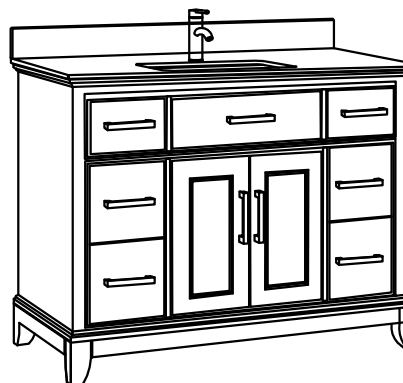

# Bathroom Cabinet

Unit

inch

Model

VA1048

Mirror: 47.2"x27.56" inch

Cabinet: 48"x22"x39.8" inch

Handle: 6" inch