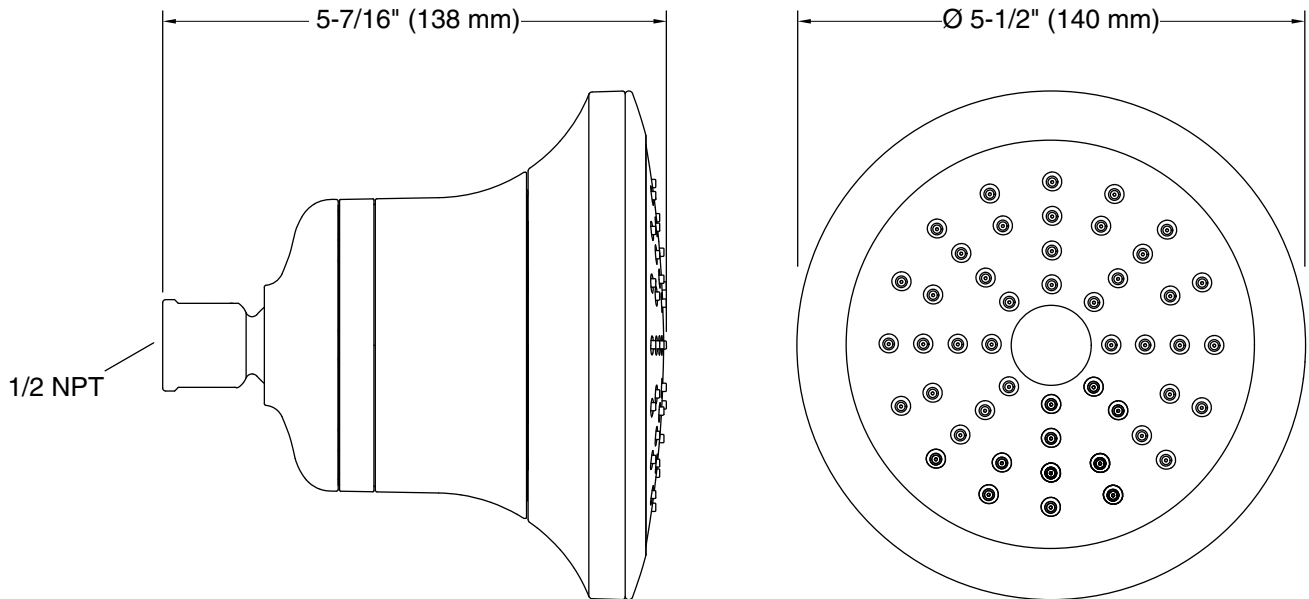

Features

- Single-function showerhead with 5-1/2" (140 mm) diameter sprayface
- Five-layer filtration system reduces scale buildup in your shower and includes an activated carbon filter to reduce impurities such as chlorine and heavy metals
- Recommend replacing filter every six months for optimum performance
- Integrated dial tracks suggested filter replacement date
- Filter easily slides out with a 30° turn of the sprayface
- Optimized sprayface minimizes wasteful overspray and increases cleaning and hair-rinsing performance
- Full coverage spray produces an encompassing spray ideal for everyday use
- MasterClean™ sprayface features an easy-to-clean surface that withstands mineral buildup and maximizes spray performance
- 1.75 gpm (6.6 lpm) maximum flow rate at 45 psi (3.1 bar)
- Box includes: Showerhead, one filter, wrench, sealant tape
- K-33632 replacement filters available (sold separately)

Material

- Premium material construction for durability and reliability

Installation

- 1/2 -14 NPT connection
- Shower arm and flange sold separately

Codes/Standards

ASME A112.18.1/CSA B125.1
DOE - Energy Policy Act 1992
EPA WaterSense®
California Energy Commission (CEC)
IAPMO Certification

Technical Information

All product dimensions are nominal.

Handshower:

Rated maximum flow: 0 gal/min (0 l/min)

Showerhead/Body Spray:

Rated maximum flow: 1.75 gal/min (6.6 l/min)

Notes

For use with automatic compensating valves rated at 1.4 gal/min (5.3 l/min) or less.