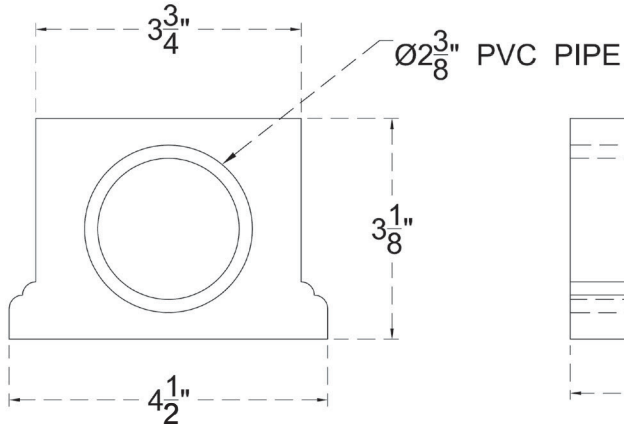

# ITEM NUMBER: BBR05X144

ENDURATHANE 500 SERIES BOTTOM RAIL: 4 1/2"W X 3 1/8"H X 144"L

SIDE PROFILE

FRONT PROFILE

ISOMETRIC

EKENA MILLWORK  
2300 WEST MAIN ST.  
CLARKSVILLE, TX 75426  
TOLL FREE: 866-607-0453  
WWW.EKENAMILLWORK.COM

GENERATED DATE : 06/28/2024

NOTES

1. INSTALLATION TO BE COMPLETED IN ACCORDANCE WITH MANUFACTURER'S SPECIFICATIONS.
2. DRAWING MAY NOT BE TO SCALE
3. THIS DRAWING IS INTENDED FOR DESIGN AND PLANNING PURPOSES ONLY.
4. ALL INFORMATION CONTAINED HEREIN WAS CURRENT AT THE TIME OF DEVELOPMENT BUT MUST BE REVIEWED AND APPROVED BY THE PRODUCT MANUFACTURER TO BE CONSIDERED ACCURATE.
5. MANUFACTURED FROM HIGH DENSITY POLYURETHANE WITH FACTORY PRIMED FINISH.