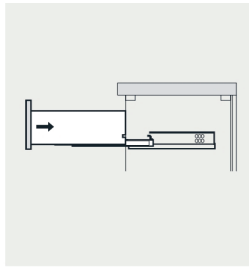

install

remove

INSTALLATION INSTRUCTIONS