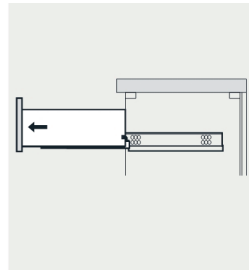

install

remove

INSTALLATION INSTRUCTIONS