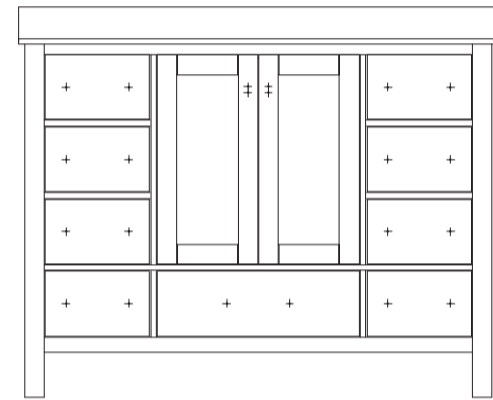

MODEL NO : TVN414-48X18GR

- Please check your product packaging to make Sure the included accessories are in the "list of standard accessories".if any parts are missing, please contact your local dealer immediately
- Do not allow any sharp objects to come in contact with the cabinet,as it will scratch the surface
- Continuous and prolonged exposure to direct sunlight may cause discoloration to the wood.
- Continuous and prolonged exposure to direct sunlight may cause discoloration to the wood.
- Please avoid using cleaning products that contain bleach or ammonia.
- Wood surface should only be cleaned with wood care products such as soapy water or furniture polish.