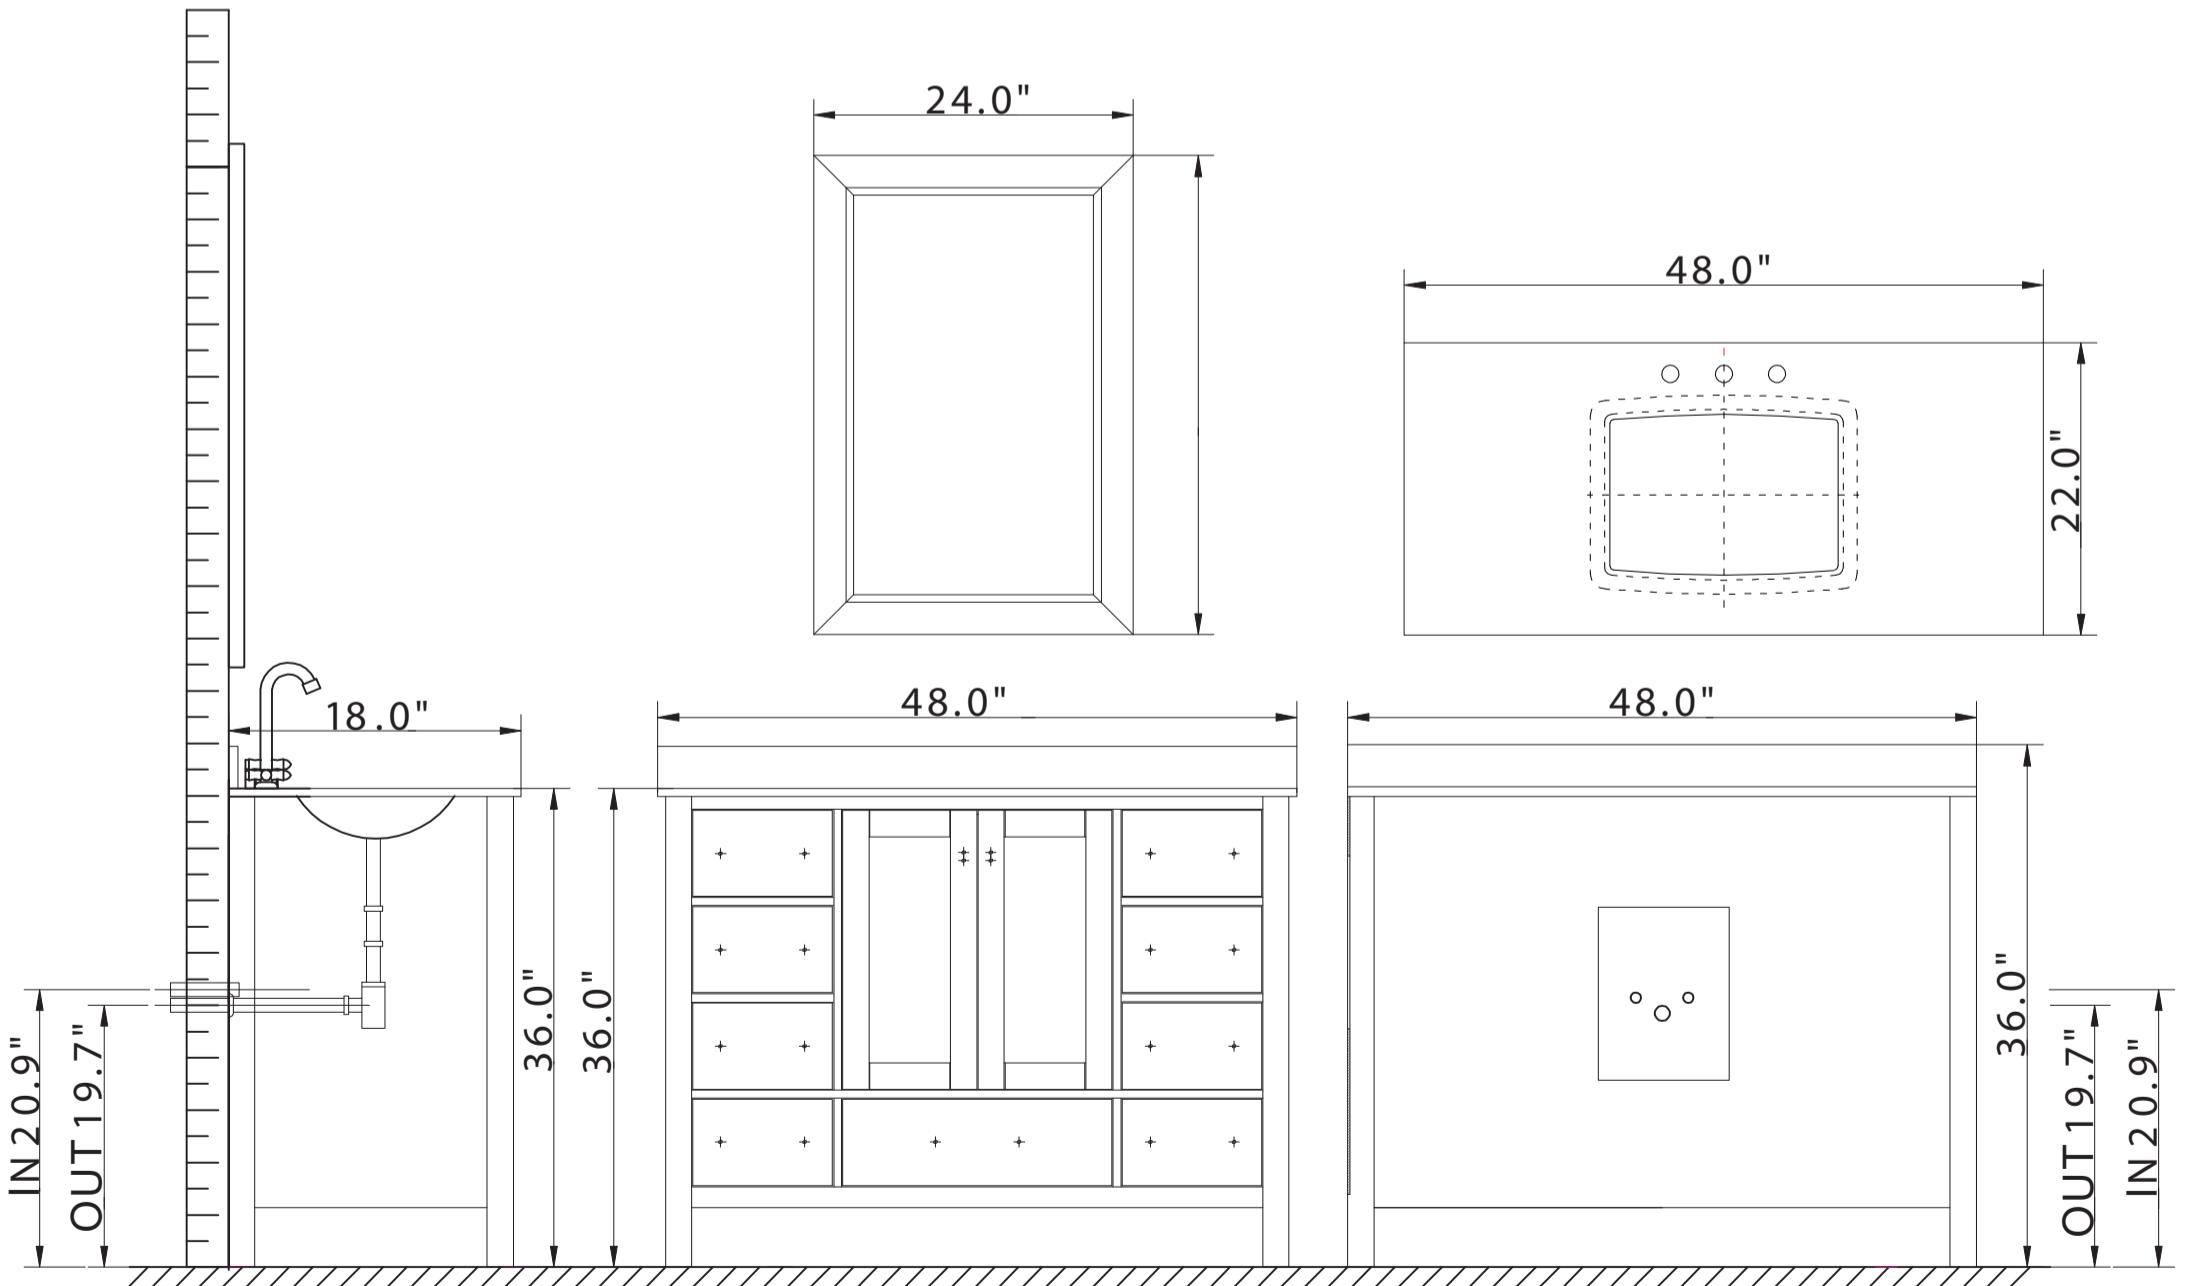

MODEL NO : TVN414-48X18GR

- Please check your product packaging to make Sure the included accessories are in the "list of standard accessories".if any parts are missing, please contact your local dealer immediately
- Do not allow any sharp objects to come in contact with the cabinet,as it will scratch the surface
- Continuous and prolonged exposure to direct sunlight may cause discoloration to the wood.
- Continuous and prolonged exposure to direct sunlight may cause discoloration to the wood.
- Please avoid using cleaning products that contain bleach or ammonia.
- Wood surface should only be cleaned with wood care products such as soapy water or furniture polish.