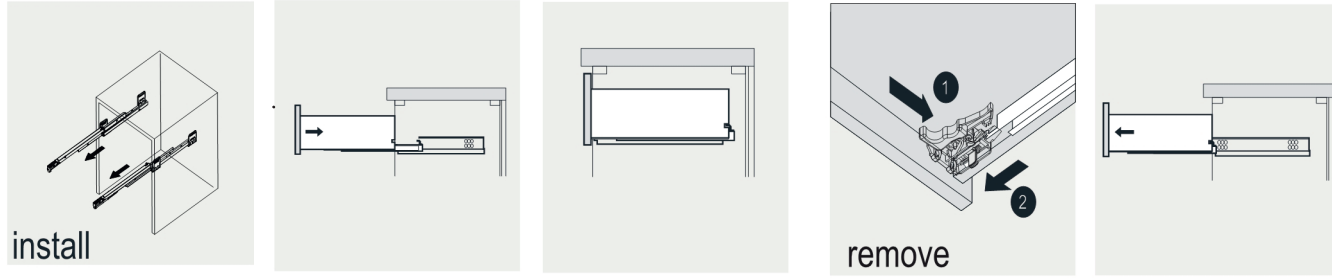

MODLE NO : EVVN30-28X18GR

- Please check your product packaging to make Sure the included accessories are in the "list of standard accessories".if any parts are missing, please contact your local dealer immediately
- Do not allow any sharp objects to come in contact with the cabinet,as it will scratch the surface
- Continuous and prolonged exposure to direct sunlight may cause discoloration to the wood.
- Continuous and prolonged exposure to direct sunlight may cause discoloration to the wood.
- Please avoid using cleaning products that contain bleach or ammonia.
- Wood surface should only be cleaned with wood care products such as soapy water or furniture polish.

ERECTING TOOL

DRAWER'S ADJUST

INSTALLATION INSTRUCTIONS