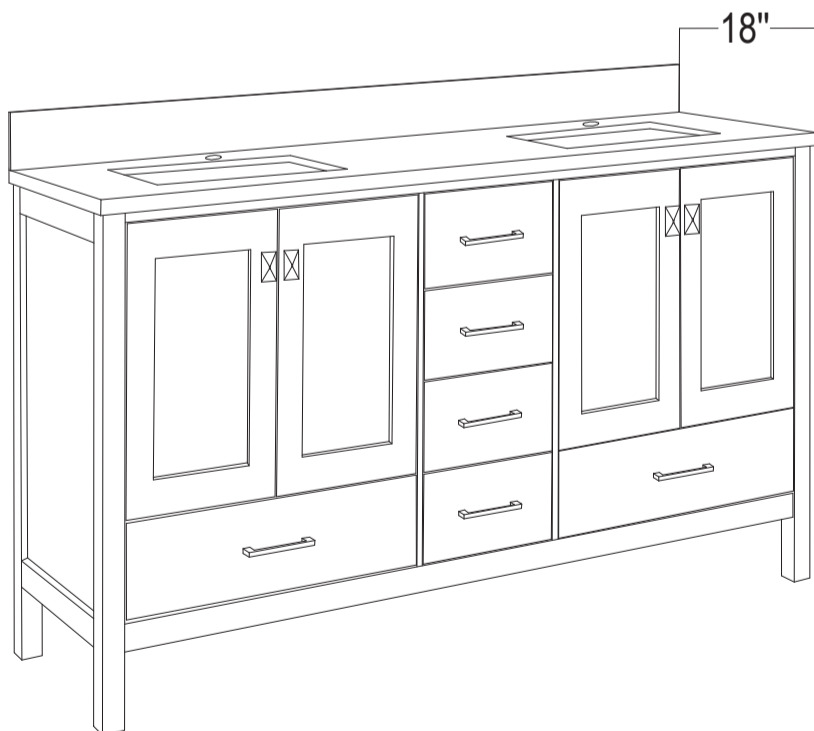

● Wood surface should only be cleaned with wood care products such as soapy water or furniture polish.

MODLE NO : TVN414-60X18GR

ERECTING TOOL

DRAWER'S ADJUST

INSTALLATION INSTRUCTIONS