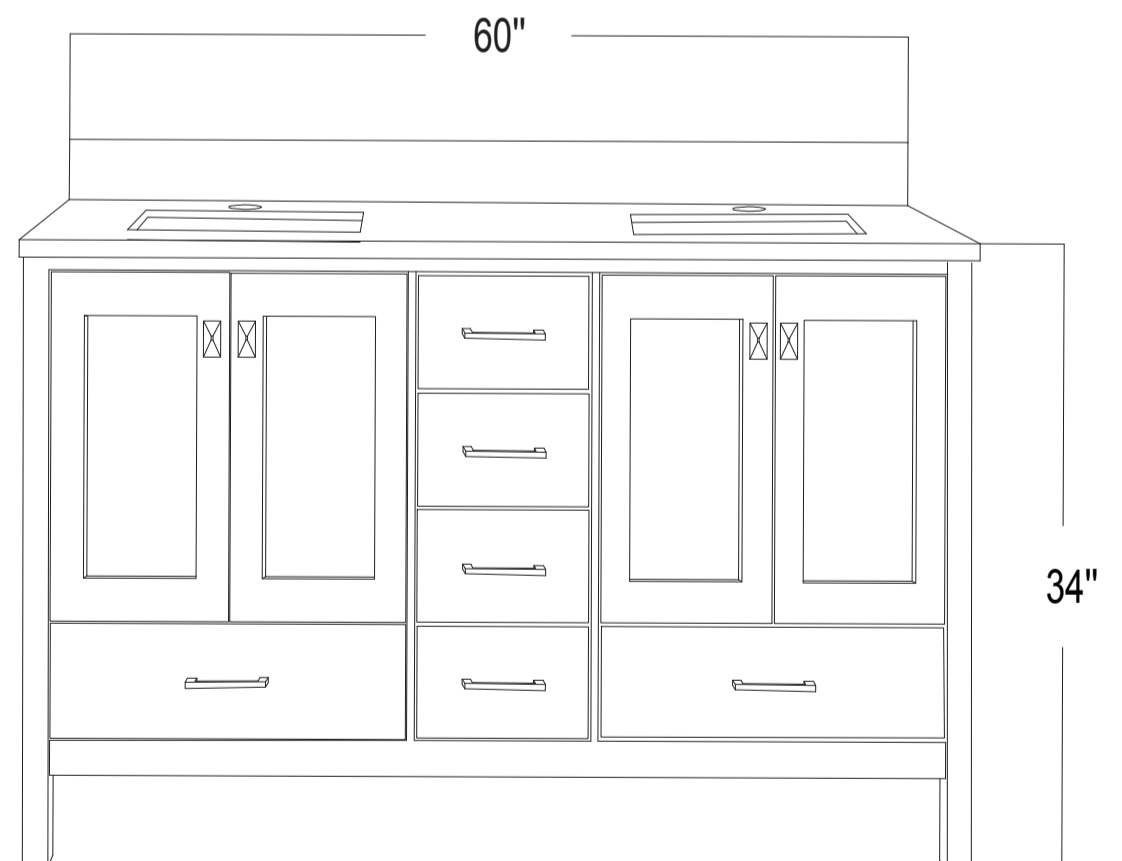

● Wood surface should only be cleaned with wood care products such as soapy water or furniture polish.

MODLE NO : TVN414-60X18GR

ERECTING TOOL

DRAWER'S ADJUST

INSTALLATION INSTRUCTIONS