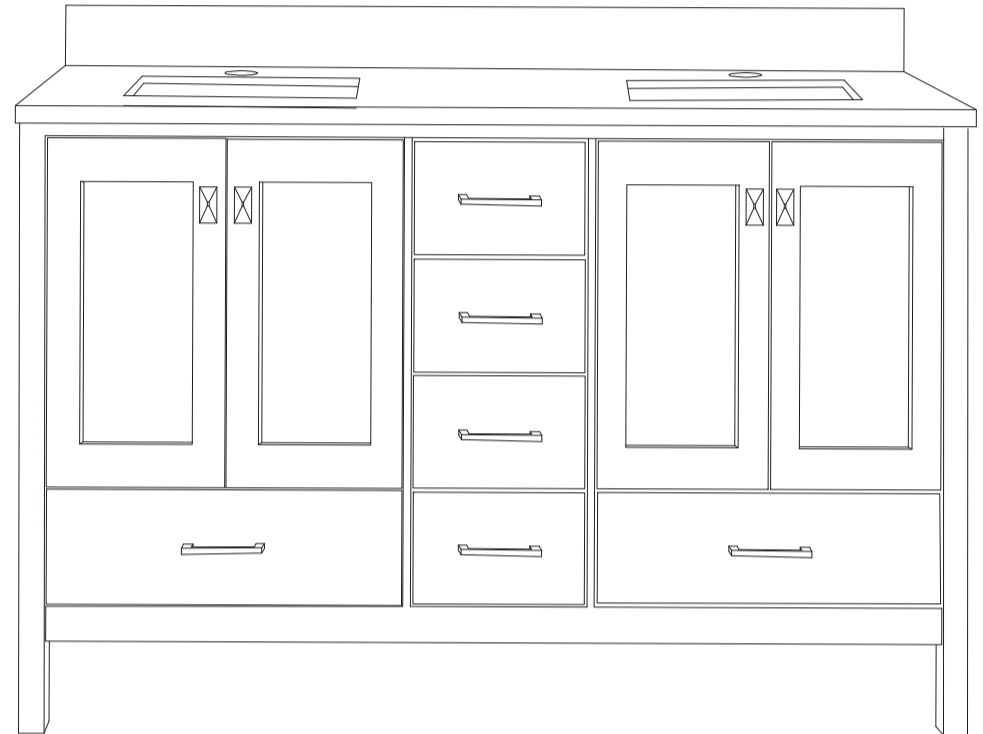

● Wood surface should only be cleaned with wood care products such as soapy water or furniture polish.

MODLE NO : TVN414-60X18GR

ERECTING TOOL

DRAWER'S ADJUST

INSTALLATION INSTRUCTIONS