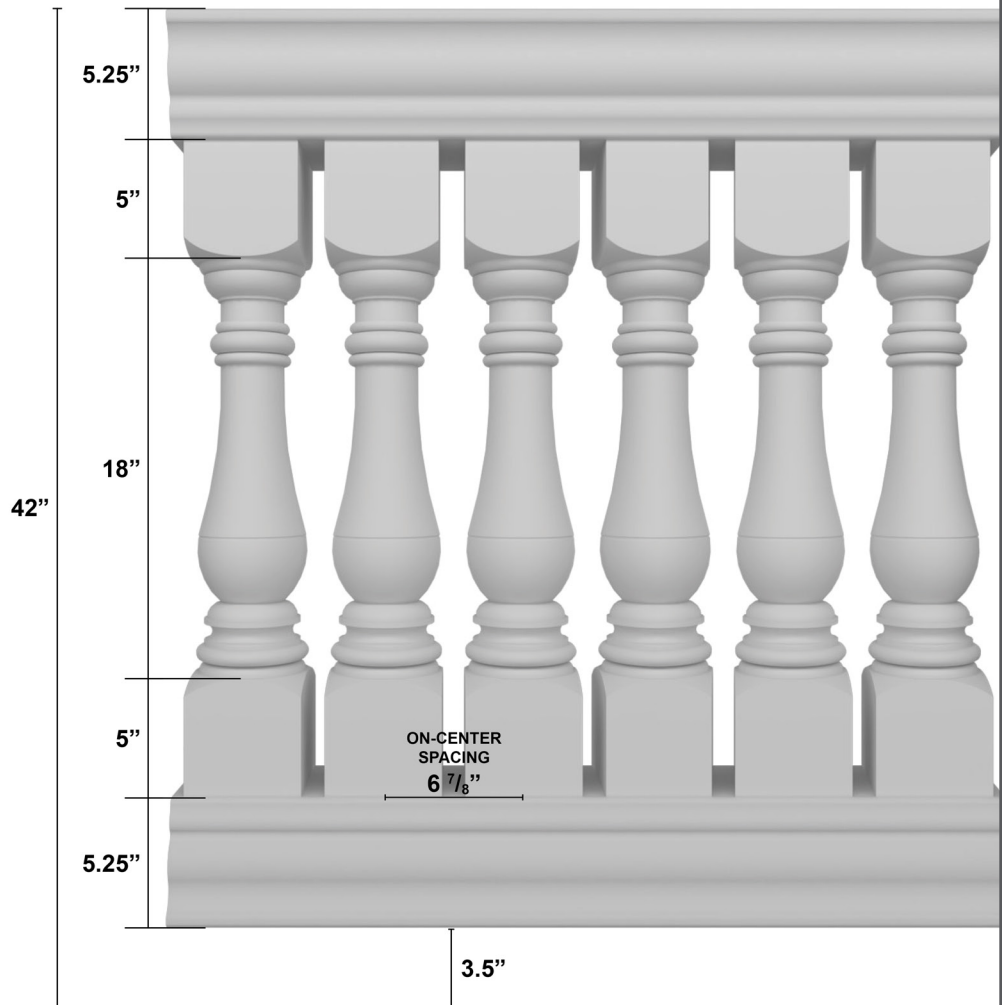

BALUSTRADE RAILING KIT

BRADFORD

STYLE

STYLE A

PORCH/PATIO GROUND