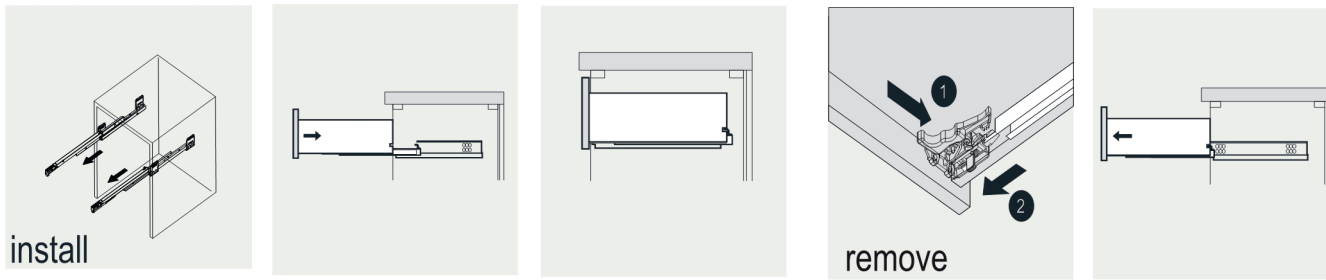

VIVA

MODLE NO : EVVN692-36OAK

- **Please check your product packaging to make Sure the included accessories are in the "list of standard accessories".if any parts are missing, please contact your local dealer immediately**
- Do not allow any sharp objects to come in contact with the cabinet,as it will scratch the surface
- Continuous and prolonged exposure to direct sunlight may cause discoloration to the wood.
- Continuous and prolonged exposure to direct sunlight may cause discoloration to the wood.
- Please avoid using cleaning products that contain bleach or ammonia.
- Wood surface should only be cleaned with wood care products such as soapy water or furniture polish.

ERECTING TOOL

DRAWER'S ADJUST

INSTALLATION INSTRUCTIONS