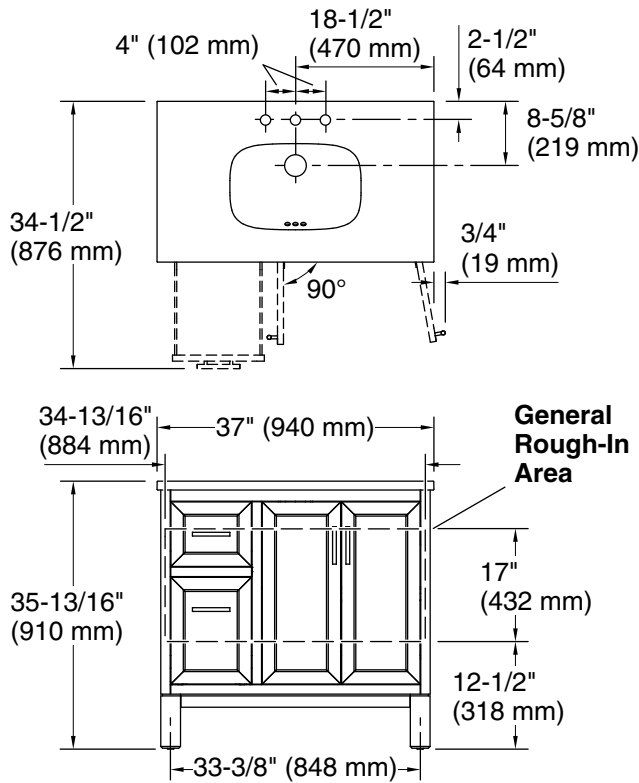

Features

- Set includes cabinet, precut quartz vanity top, sink, cabinet hardware
- Vanity top has 8" (203 mm) widespread faucet holes; requires deck-mount faucet (sold separately)
- Three-way adjustable slow-close door hinges for easy cabinet access
- Dovetail joint drawer construction
- Soft-close drawers and doors prevent slamming

Technical Information

All product dimensions are nominal.

Notes

Install this product according to the installation instructions.