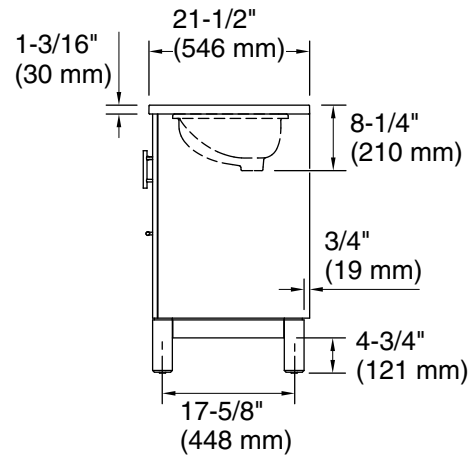

Features

- Set includes cabinet, precut quartz vanity top, sink, cabinet hardware
- Vanity top has 8" (203 mm) widespread faucet holes; requires deck-mount faucet (sold separately)
- Three-way adjustable slow-close door hinges for easy cabinet access
- Dovetail joint drawer construction
- Soft-close drawers and doors prevent slamming

Technical Information

All product dimensions are nominal.

Notes

Install this product according to the installation instructions.