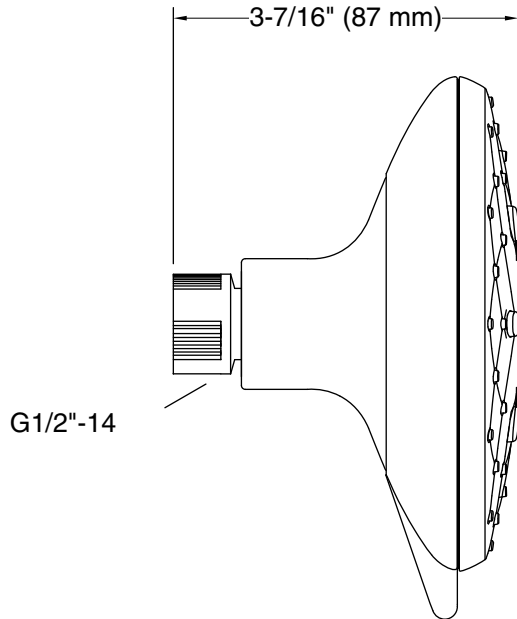

Technical Information

All product dimensions are nominal.

Showerhead/Body Spray:

Rated maximum flow: 1.75 gal/min (6.6 l/min)

Pressure: 45 psi (3.1 bar)

Notes

Install this product according to the installation instructions.