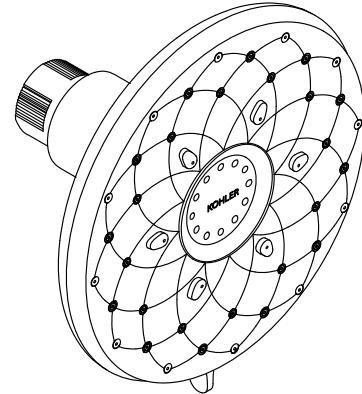

Features

- Advanced spray engine provides six alternate experiences: full coverage, intense rinse, and powerful massage, two combination sprays, and pause feature.
- Full coverage spray produces an encompassing spray ideal for everyday use.
- Powerful massage spray is a focused stream that targets sore muscles, or use as a utility spray to rinse kids, pets, and your shower.
- Intense rinse spray delivers a forceful spray ideal for thoroughly rinsing soap from hair.
- Combination spray of powerful massage and full coverage delivers a warm, targeted stream combined with a full spray.
- Combination spray of intense rinse and full coverage delivers a forceful, encompassing spray ideal for everyday use.
- Pause feature temporarily pauses water flow to conserve water while you lather, shave or shampoo.
- MasterClean™ sprayface features an easy-to-clean surface that withstands mineral buildup.
- Simple thumb tab allows for a smooth transition between sprays.
- 1.75 gpm (6.6 lpm) maximum flow rate at 45 psi (3.1 bar).
- Box includes: Showerhead.
- G1/2" connection.

Material

- Premium material construction for durability and reliability.
- KOHLER finishes resist corrosion and tarnishing.

Installation

- No-tool installation — installs in minutes.
- Shower arm and flange sold separately.

Water Conservation & Rebates

- This product can help a building earn Water Efficiency points in LEED® Green Building Rating System.

Recommended Products/Accessories

K-23723 Faucet cleaner

Codes/Standards

ASME A112.18.1/CSA B125.1
DOE - Energy Policy Act 1992
EPA WaterSense®
California Energy Commission (CEC)

Technical Information

All product dimensions are nominal.

Showerhead/Body Spray:

Rated maximum flow: 1.75 gal/min (6.6 l/min)

Pressure: 45 psi (3.1 bar)

Notes

Install this product according to the installation instructions.