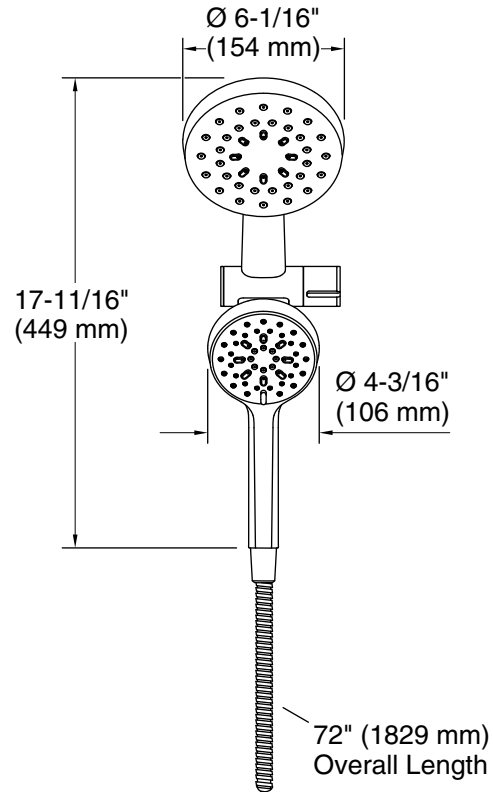

Features

- Single-function showerhead can also be used as a rainhead for a customized showering experience.
- Multifunction handshower with advanced spray engine provides three experiences: full coverage, pulsating massage, and gentle mist, plus pause feature.
- Full coverage spray produces an encompassing spray ideal for everyday use.
- Powerful massage spray is a focused stream that targets sore muscles, or use as a utility spray to rinse kids, pets, and your shower.
- Gentle mist spray restores, with a thick cloud of silky, super-fine water droplets.
- Simple thumb tab smoothly transitions between sprays.
- Can be used as a showerhead, handshower, or both.
- Innovative docking system enables handshower to easily slide into place for quick, easy docking and undocking.
- 1.75 gpm (6.6 lpm) maximum showerhead/handshower flow rate at 45 psi (3.1 bar).
- G 1/2 connection.
- Box includes: Showerhead, handshower, and 72" (1829 mm) hose.

Included Components

Additional Components:

72" Hose
Handshower
Showerhead

Codes/Standards

ASME A112.18.1/CSA B125.1
DOE - Energy Policy Act 1992
EPA WaterSense®
California Energy Commission (CEC)

KOHLER® Faucet Lifetime Limited Warranty

See website for detailed warranty information.

Available Colors/Finishes

Color tiles intended for reference only.

Color	Code	Description
-------	------	-------------

	BN	
--	----	--

Technical Information

All product dimensions are nominal.