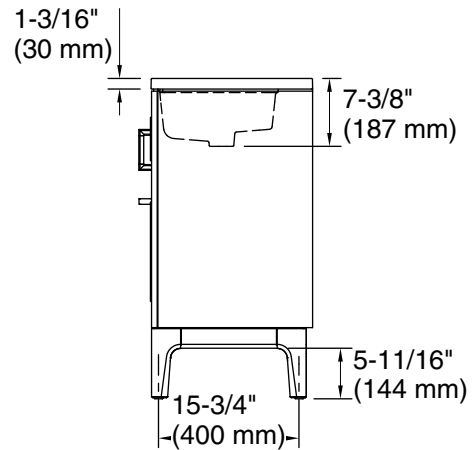

## Features

- Two full-extension 12¾" (325 mm) drawers with soft-close side-mount slides.
- Three-way adjustable soft-close door hinges with 100° opening capability for easy cabinet access.
- 18" (457 mm) cabinet interior provides ample storage space.
- Finish-matched cabinet interior offers generous clearance for plumbing.
- Quartz vanity top adds beauty and long-lasting durability.
- Customize your storage with optional accessories such as floor liners, drawer organizers, and perfectly sized containers (sold separately).
- Coordinates with K-33558 upgraded hardware finishes, K-25816 quartz backsplash, K-25819 quartz side splash, and K-32815-SH9 upgraded legs (sold separately).

### Technical Information

All product dimensions are nominal.