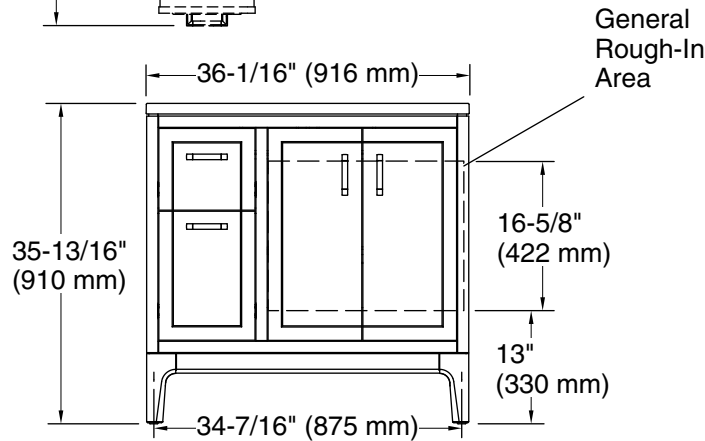

## Features

- Two full-extension 12¾" (325 mm) drawers with soft-close side-mount slides.
- Three-way adjustable soft-close door hinges with 100° opening capability for easy cabinet access.
- 18" (457 mm) cabinet interior provides ample storage space.
- Finish-matched cabinet interior offers generous clearance for plumbing.
- Quartz vanity top adds beauty and long-lasting durability.
- Customize your storage with optional accessories such as floor liners, drawer organizers, and perfectly sized containers (sold separately).
- Coordinates with K-33558 upgraded hardware finishes, K-25816 quartz backsplash, K-25819 quartz side splash, and K-32815-SH9 upgraded legs (sold separately).

### Technical Information

All product dimensions are nominal.