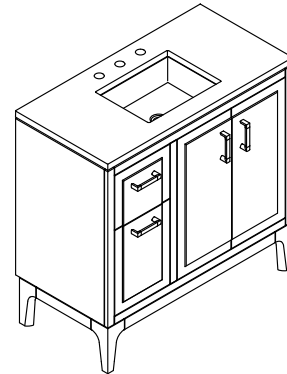

Features

- Two full-extension 12¾" (325 mm) drawers with soft-close side-mount slides.
- Three-way adjustable soft-close door hinges with 100° opening capability for easy cabinet access.
- 18" (457 mm) cabinet interior provides ample storage space.
- Finish-matched cabinet interior offers generous clearance for plumbing.
- Quartz vanity top adds beauty and long-lasting durability.
- Customize your storage with optional accessories such as floor liners, drawer organizers, and perfectly sized containers (sold separately).
- Coordinates with K-33558 upgraded hardware finishes, K-25816 quartz backsplash, K-25819 quartz side splash, and K-32815-SH9 upgraded legs (sold separately).

Material

- Solid wood and moisture-resistant MDF.
- Painted exterior.

Installation

- Easy installation – no special tools required.
- Separate vanity top makes for simplified installation.

Recommended Products/Accessories

- K-25816 4" x 36" quartz backsplash
- K-32815-SH9 36" vanity legs
- K-33556-ASB 70" x 24" linen tower
- K-33557-ASB 28" x 24" wall cabinet
- K-33558 4½" cabinet pull
- K-33585
- K-33586
- K-33587
- K-33588
- K-27935
- K-27933
- K-25819 4" x 18" quartz side splash

Codes/Standards

ASME A112.19.2/CSA B45.1
EPA TSCA Title VI
CARB P2

KOHLER® One-Year Limited Warranty

See website for detailed warranty information.