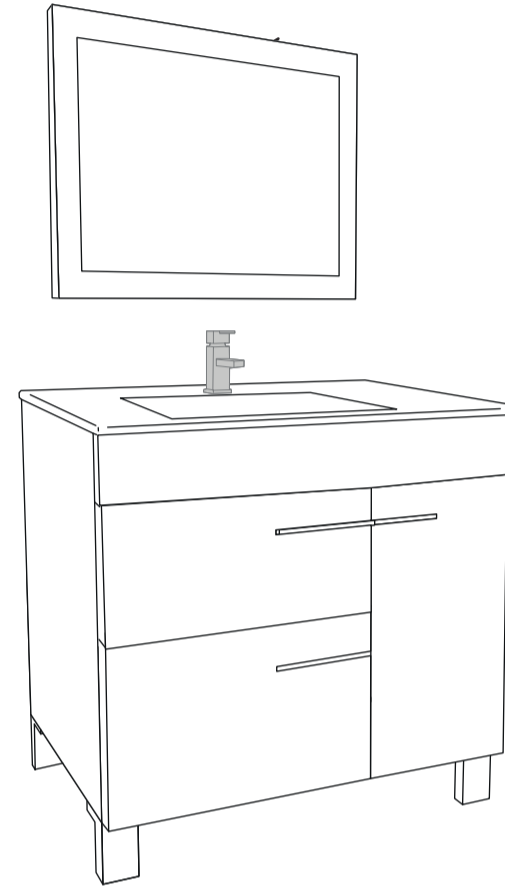

VIVA

MODLE NO : EVVN521-32GR

- Please check your product packaging to make Sure the included accessories are in the "list of standard accessories".if any parts are missing, please contact your local dealer immediately
- Do not allow any sharp objects to come in contact with the cabinet,as it will scratch the surface
- Continuous and prolonged exposure to direct sunlight may cause discoloration to the wood.
- Continuous and prolonged exposure to direct sunlight may cause discoloration to the wood.
- Please avoid using cleaning products that contain bleach or ammonia.
- Wood surface should only be cleaned with wood care products such as soapy water or furniture polish.