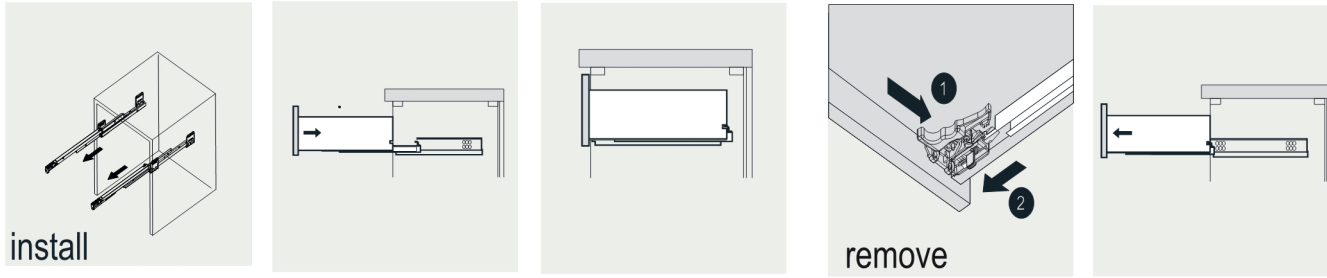

VIVA

MODLE NO : EVVN521-32GR

- Please check your product packaging to make Sure the included accessories are in the "list of standard accessories".if any parts are missing, please contact your local dealer immediately
- Do not allow any sharp objects to come in contact with the cabinet,as it will scratch the surface
- Continuous and prolonged exposure to direct sunlight may cause discoloration to the wood.
- Continuous and prolonged exposure to direct sunlight may cause discoloration to the wood.
- Please avoid using cleaning products that contain bleach or ammonia.
- Wood surface should only be cleaned with wood care products such as soapy water or furniture polish.

ERECTING TOOL

DRAWER'S ADJUST

INSTALLATION INSTRUCTIONS