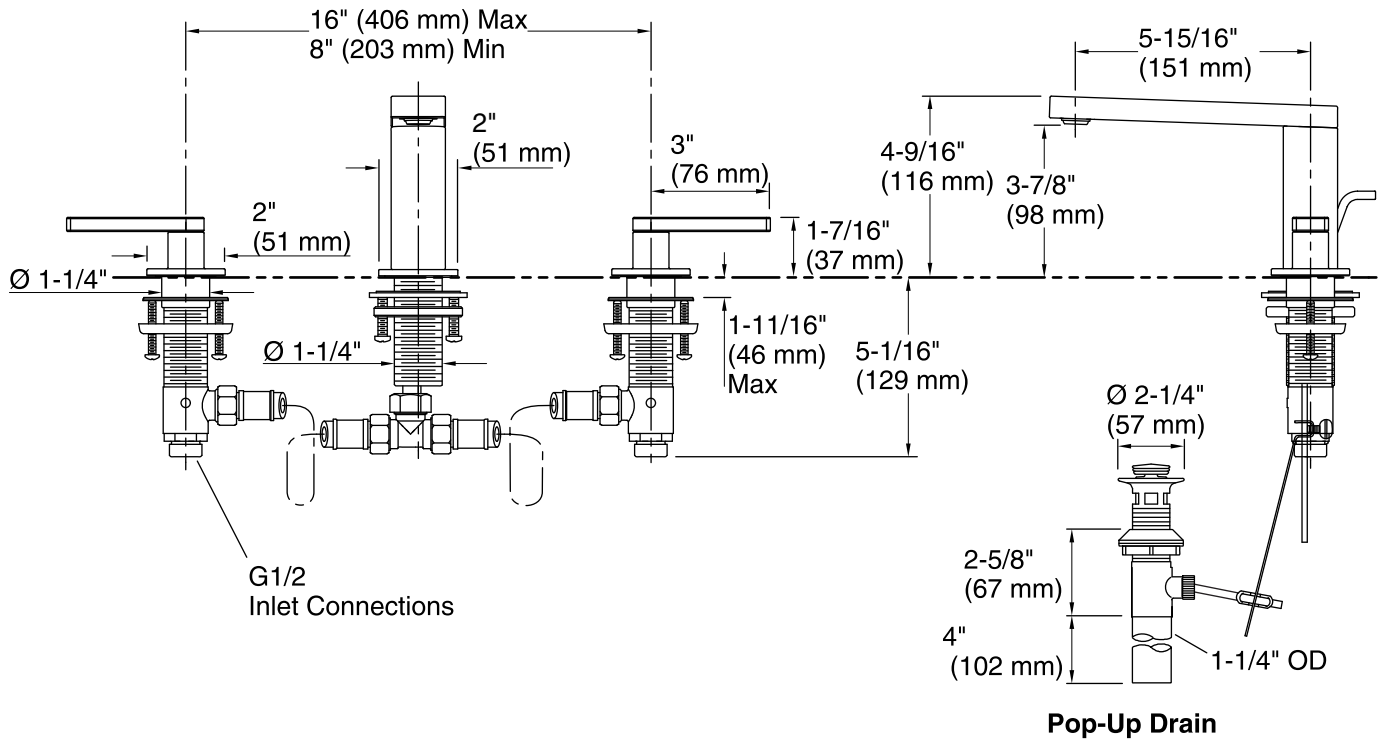

Features

- Metal construction.
- ADA compliant lever handles.
- NEW Quick-Connect hose connections make widespread faucet installation a snap.
- Handles pre-assembled on valves simplify installation.
- Leak-free ceramic disc valves exceed industry standards by two times for a lifetime of use.
- Stationary spout.
- For 8" (203 mm) or 16" (406 mm) spout reach.
- Durable KOHLER finishes resist corrosion and tarnishing.
- Complete range of faucets, accessories and showering components to coordinate a full bathroom.
- 1.2 gal/min (4.5 l/min) maximum flow rate [max at 60 psi (4.1 bar)]

Technical Information

All product dimensions are nominal.

Valve body: Machined Brass

Drain with overflow: YES

Drain tailpiece: YES

included:

Spout:

Spout reach: 5-15/16" (151 mm)

Handle clearance: 3" (76 mm)

Faucet:

Flow rate: 1.2 gal/min (4.5 l/min)

Pressure: 60 psi (4.1 bar)

Notes

Install this product according to the installation guide.

ADA compliant when installed to the specific requirements of these regulations.