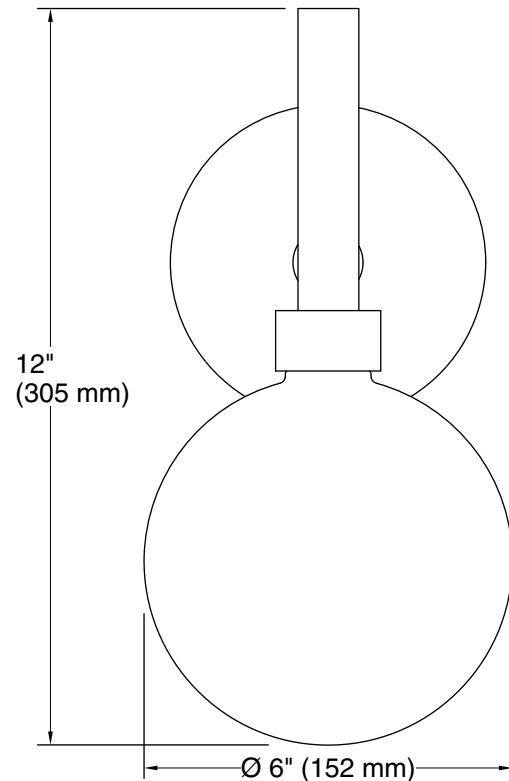

Required Electrical Service

One circuit required.

Lights: 120 V, 60 Hz

Technical Information

All product dimensions are nominal.

Material: Steel, Aluminum, Glass

Lighting Type: Integrated LED

Number of Shades: 1