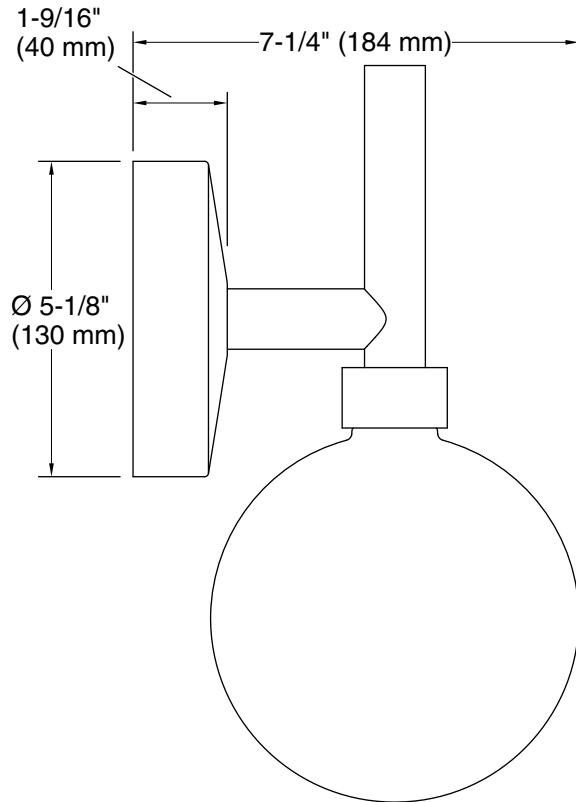

Required Electrical Service

One circuit required.

Lights: 120 V, 60 Hz

Technical Information

All product dimensions are nominal.

Material: Steel, Aluminum, Glass

Lighting Type: Integrated LED

Number of Shades: 1