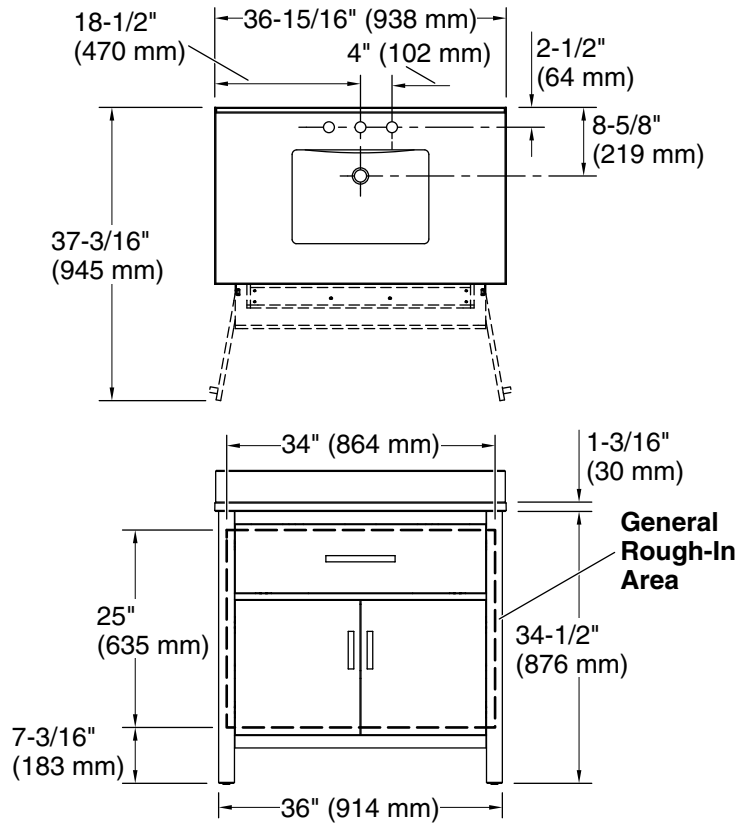

## Features

- Set includes cabinet, precut quartz vanity top, backsplash, sink, cabinet hardware
- Convenient tilt-down drawer for storing smaller, frequently-used items
- Three-way adjustable slow-close door hinges for easy cabinet access
- 20-1/2" (521 mm) cabinet interior provides ample storage space
- Finish-matched cabinet interior offers generous clearance for plumbing
- Vanity top has 8" (203 mm) widespread faucet holes; requires deck-mount faucet (sold separately)
- Brushed Nickel hardware included on White, Atmos Grey, and Carbon Oak vanities, and Matte Black hardware on Light Oak vanities.

## Technical Information

All product dimensions are nominal.