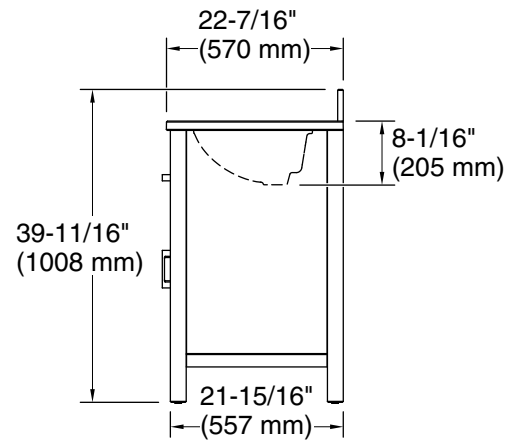

## Features

- Set includes cabinet, precut quartz vanity top, backsplash, sink, cabinet hardware
- Convenient tilt-down drawer for storing smaller, frequently-used items
- Three-way adjustable slow-close door hinges for easy cabinet access
- 20-1/2" (521 mm) cabinet interior provides ample storage space
- Finish-matched cabinet interior offers generous clearance for plumbing
- Vanity top has 8" (203 mm) widespread faucet holes; requires deck-mount faucet (sold separately)
- Brushed Nickel hardware included on White, Atmos Grey, and Carbon Oak vanities, and Matte Black hardware on Light Oak vanities.

## Technical Information

All product dimensions are nominal.