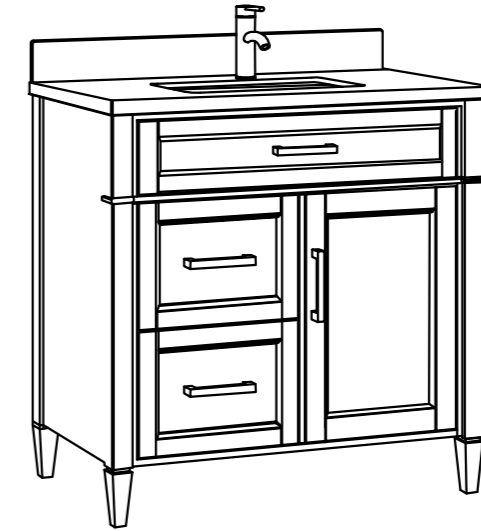

Bathroom Cabinet

Unit

inch

Model

VA2036

Mirror: 35"x27.6" inch

Cabinet: 35.8"x22"x39.8" inch

Handle: 6" inch