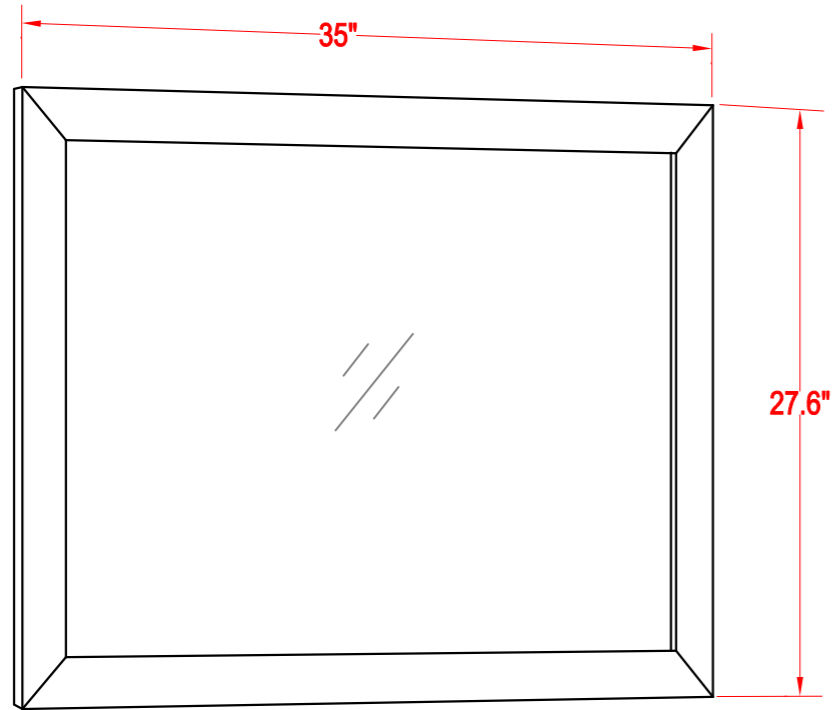

Bathroom Cabinet

Unit

inch

Model

VA2036

Mirror: 35"x27.6" inch

Cabinet: 35.8"x22"x39.8" inch

Handle: 6" inch