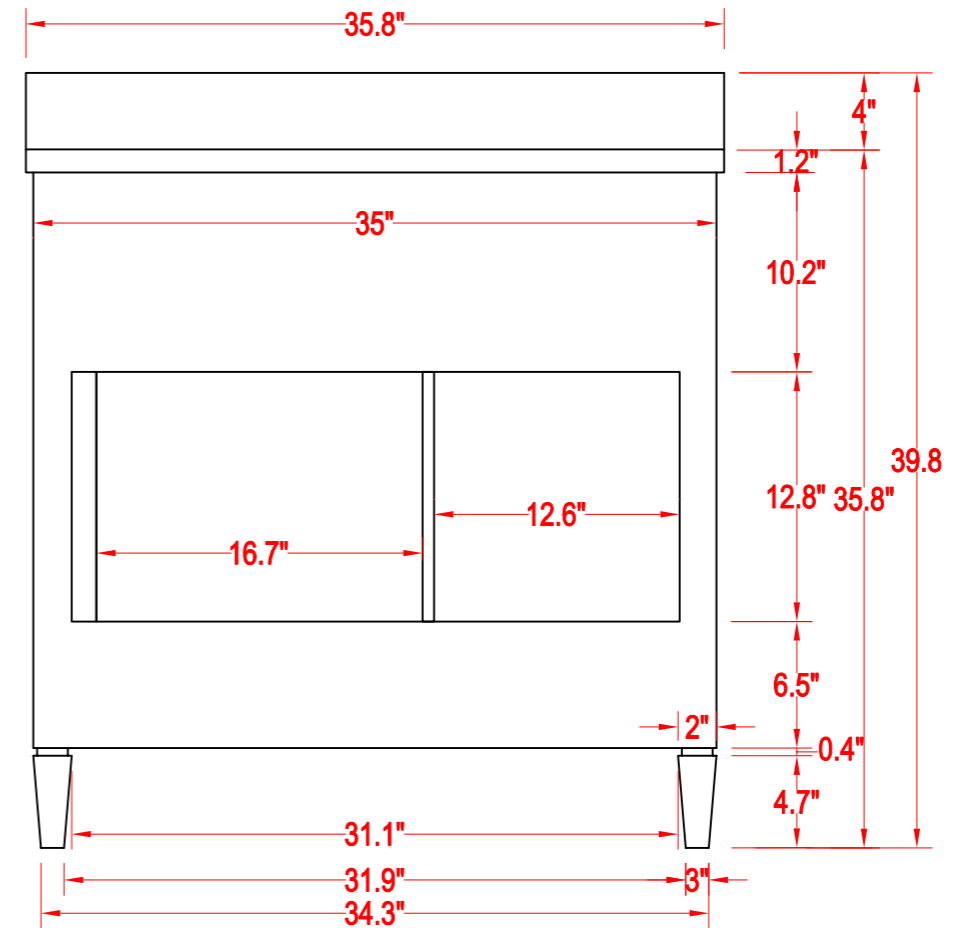

Bathroom Cabinet

Unit

inch

Model

VA2036

Mirror: 35"x27.6" inch

Cabinet: 35.8"x22"x39.8" inch

Handle: 6" inch

(PLAN)

(BACK)