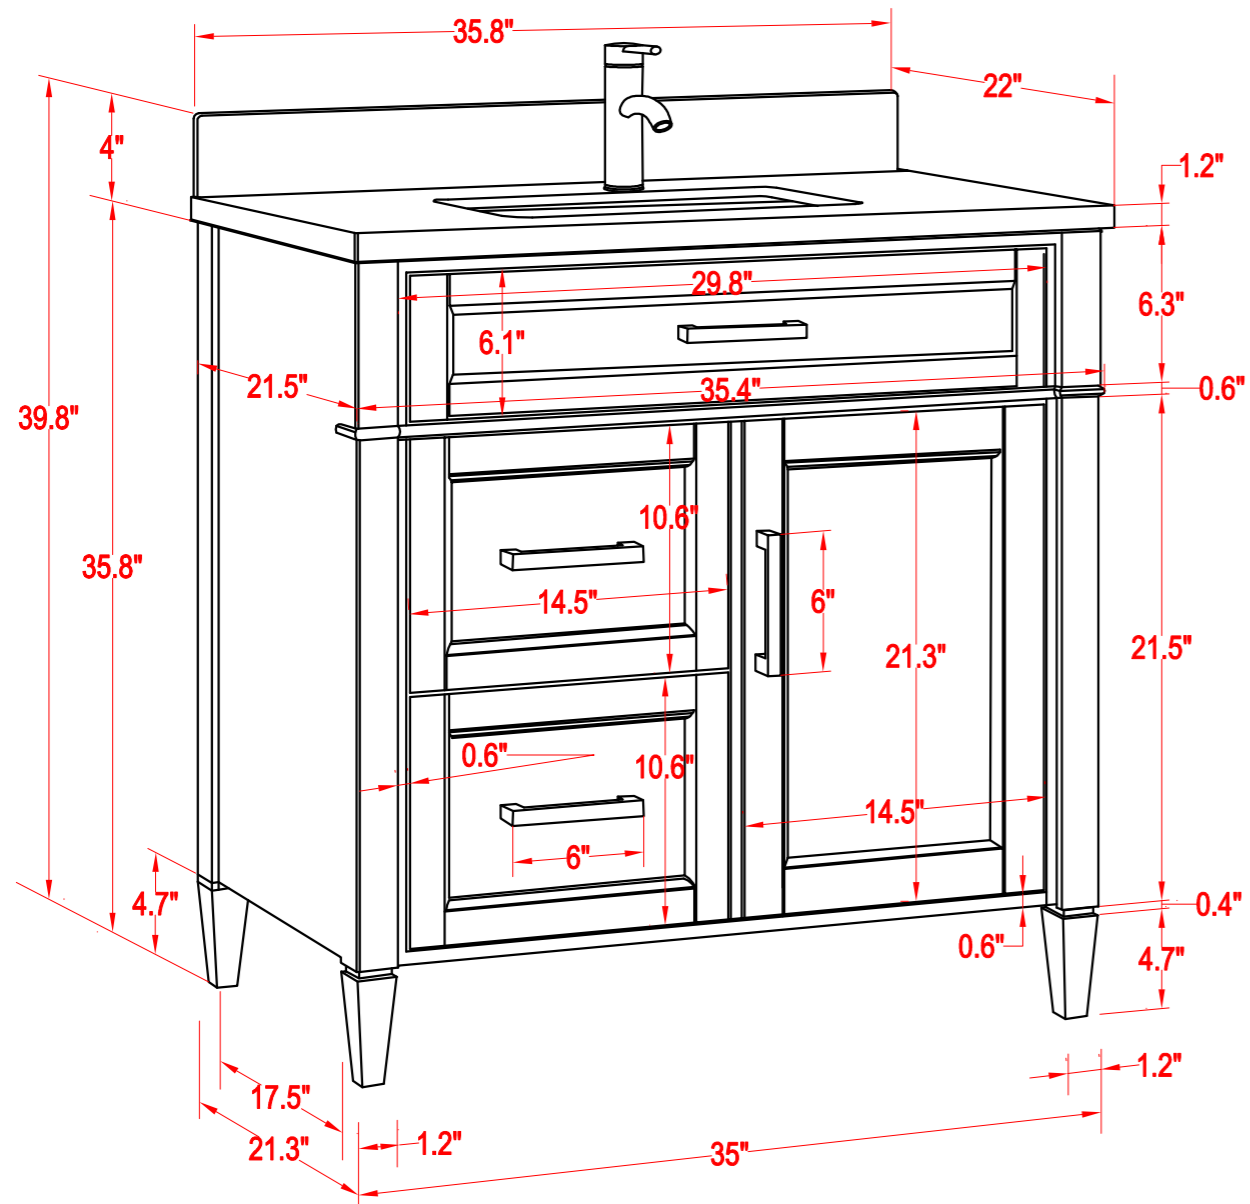

Bathroom Cabinet

Unit

inch

Model

VA2036

Mirror: 35"x27.6" inch

Cabinet: 35.8"x22"x39.8" inch

Handle: 6" inch

(PLAN)

(BACK)