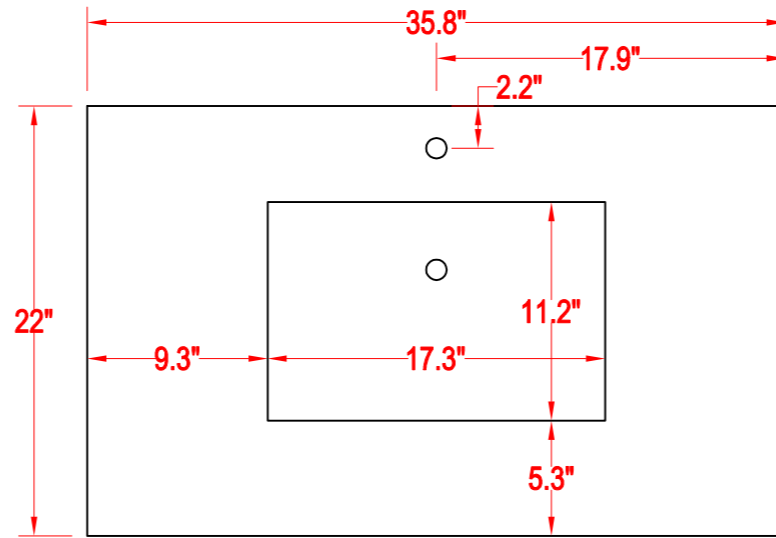

Bathroom Cabinet

Unit

inch

Model

VA2036

Mirror: 35"x27.6" inch

Cabinet: 35.8"x22"x39.8" inch

Handle: 6" inch