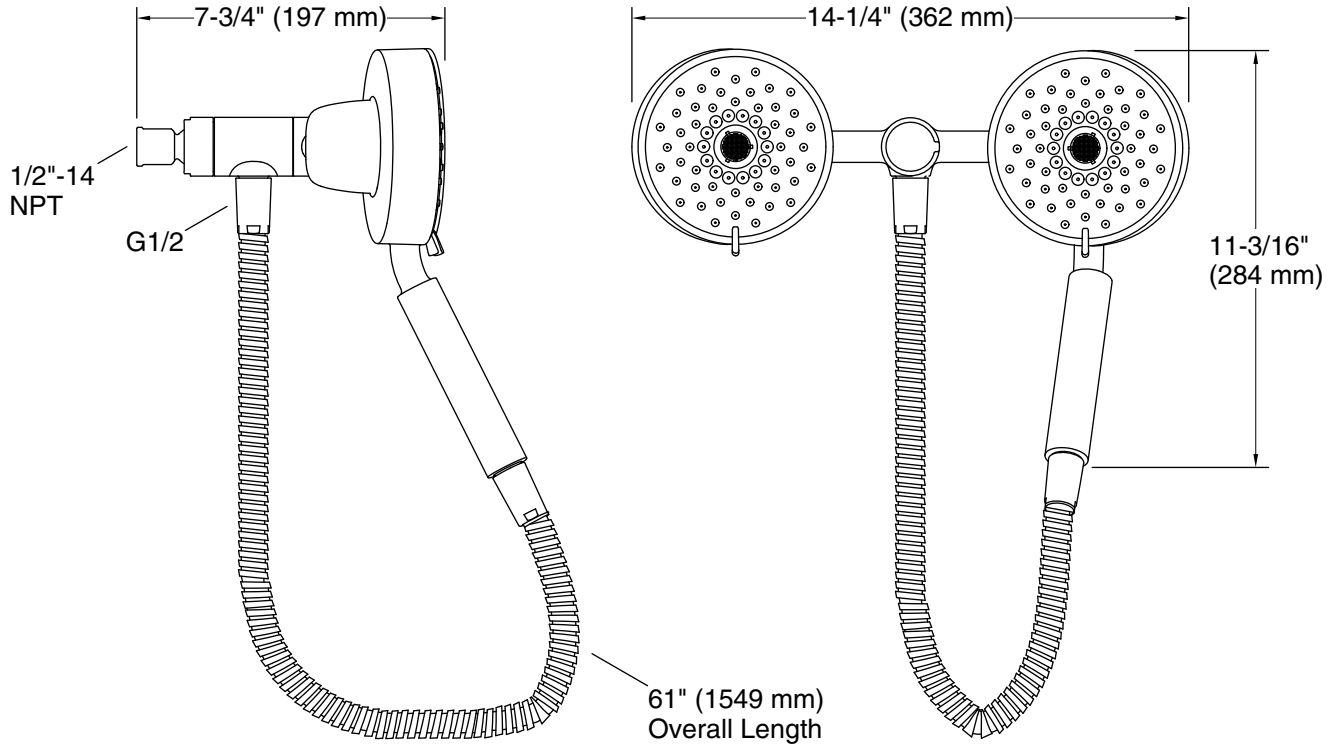

Features

- Multifunction showerhead and handshower each have advanced spray engines to provide three experiences: full coverage, pulsating massage, and silk spray
- Full coverage spray produces an encompassing spray ideal for everyday use
- Pulsating massage spray targets sore muscles to ease away aches and pains
- Silk spray releases a dense, luxurious spray ideal for rinsing
- Pause feature temporarily pauses water flow to conserve water while you lather, shave, or shampoo
- MasterClean™ sprayface features an easy-to-clean surface that withstands mineral buildup
- 1.75 gpm (6.6 lpm) maximum flow rate at 45 psi (3.1 bar)
- Box includes: Showerhead, handshower, 60" (1524 mm) metal hose

Technical Information

All product dimensions are nominal.

Showerhead/Body Spray:

Rated maximum flow: 1.75 gal/min (6.6 l/min)

Pressure:

45 psi (3.1 bar)

Notes

Install this product according to the installation instructions.