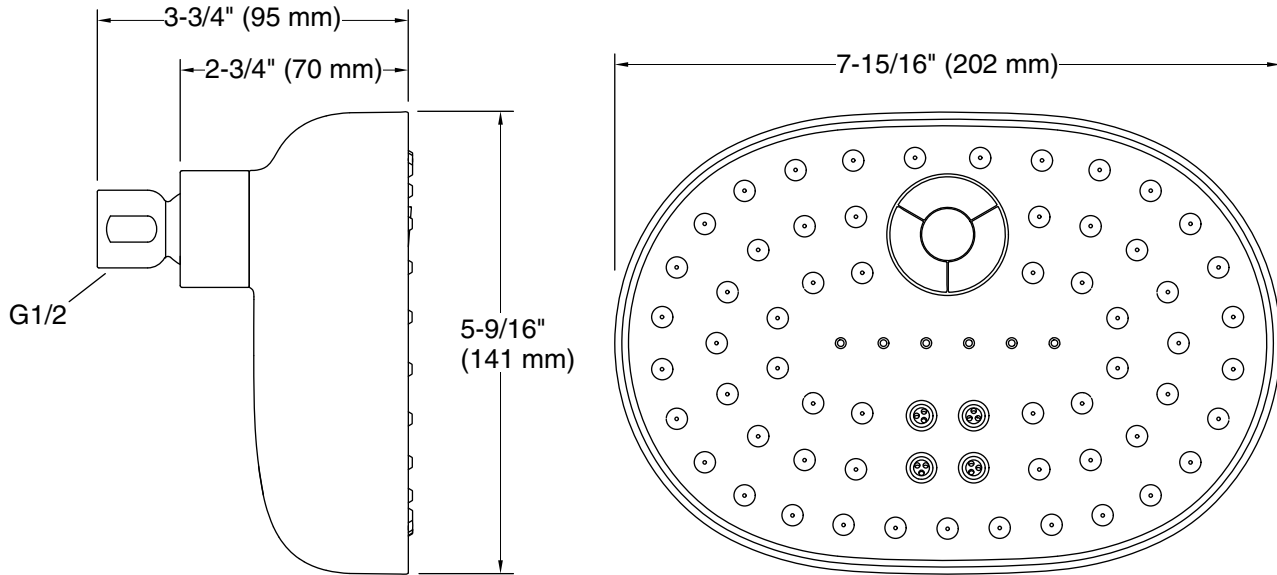

Features

- Multifunction showerhead with advanced spray engine provides three spray experiences: Full Coverage with Katalyst technology, Deep Massage, and Cloud.
- Full Coverage with Katalyst technology delivers a drenching spray experience, ideal for rinsing shampoo from hair; oblong shape targets shoulders.
- Deep Massage streams twist and swirl, targeting sore muscles to ease away aches and pains.
- Cloud spray experience restores with a thick cloud of silky, super-fine water droplets.
- MasterClean™ sprayface features an easy-to-clean surface that withstands mineral buildup.
- Optimized sprayface for maximum performance.
- 2.5 gpm (9.5 lpm) maximum flow rate at 80 psi (5.5 bar).

Installation

- 1/2 -14 NPT connection.
- Wall-mount.
- Shower arm and flange sold separately.

Recommended Products/Accessories

K-23723 Faucet cleaner
K-26318 Shower arm and flange

Codes/Standards

ASME A112.18.1/CSA B125.1
DOE - Energy Policy Act 1992

Technical Information

All product dimensions are nominal.

Showerhead/Body Spray:

Rated maximum flow: 2.5 gal/min (9.5 l/min)

Pressure: 80 psi (5.5 bar)