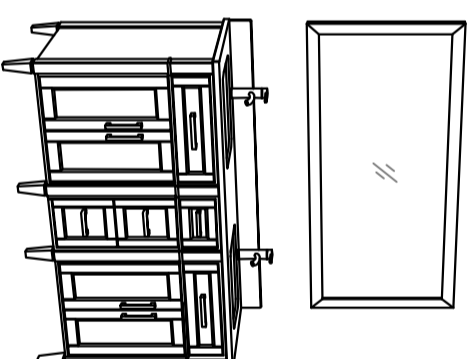

Bathroom Cabinet

Unit

inch

Model

VA2060D

Mirror: 59"x27.6" inch

Cabinet: 59.8"x22"x39.8" inch

Handle: 6" inch