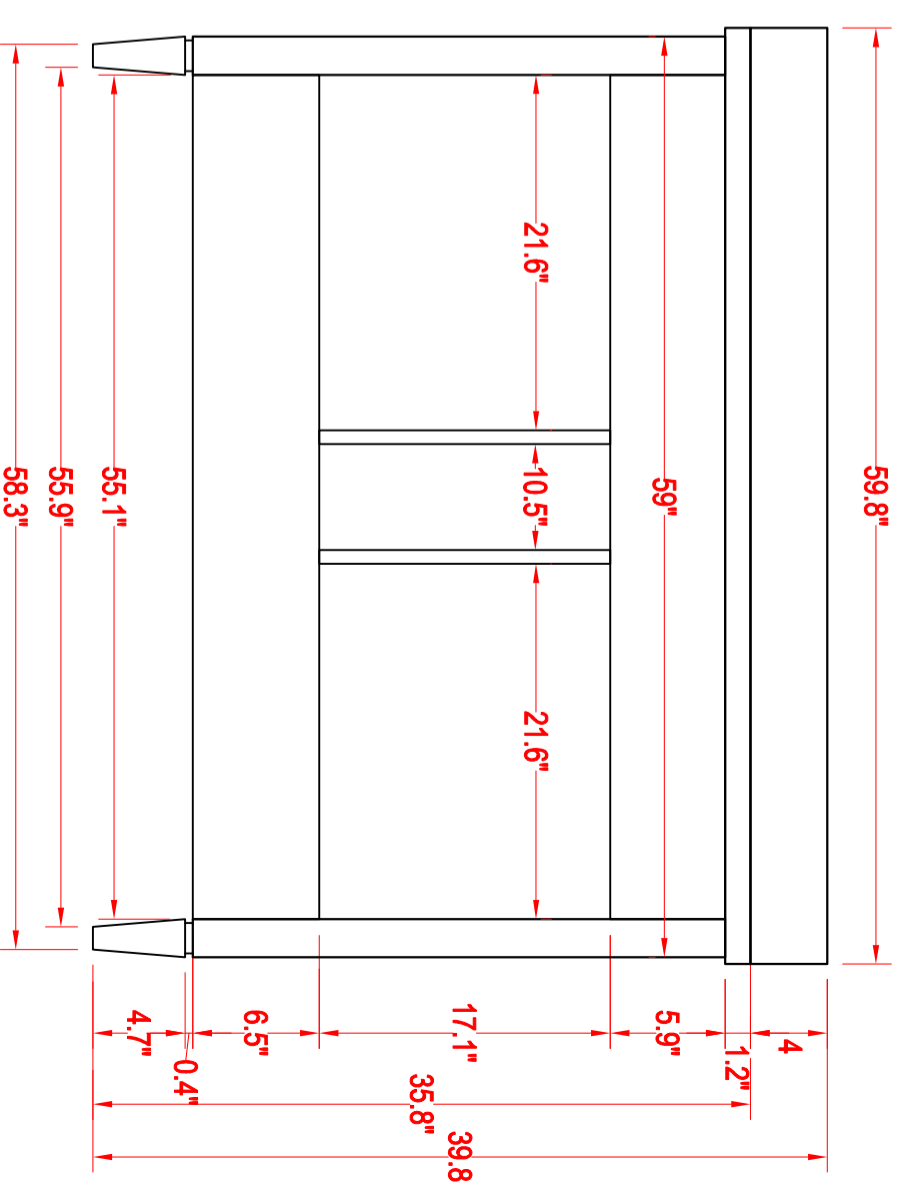

Bathroom Cabinet

Unit

inch

Model

VA2060D

Mirror: 59"x27.6" inch

Cabinet: 59.8"x22"x39.8" inch

Handle: 6" inch

(PLAN)

(BACK)