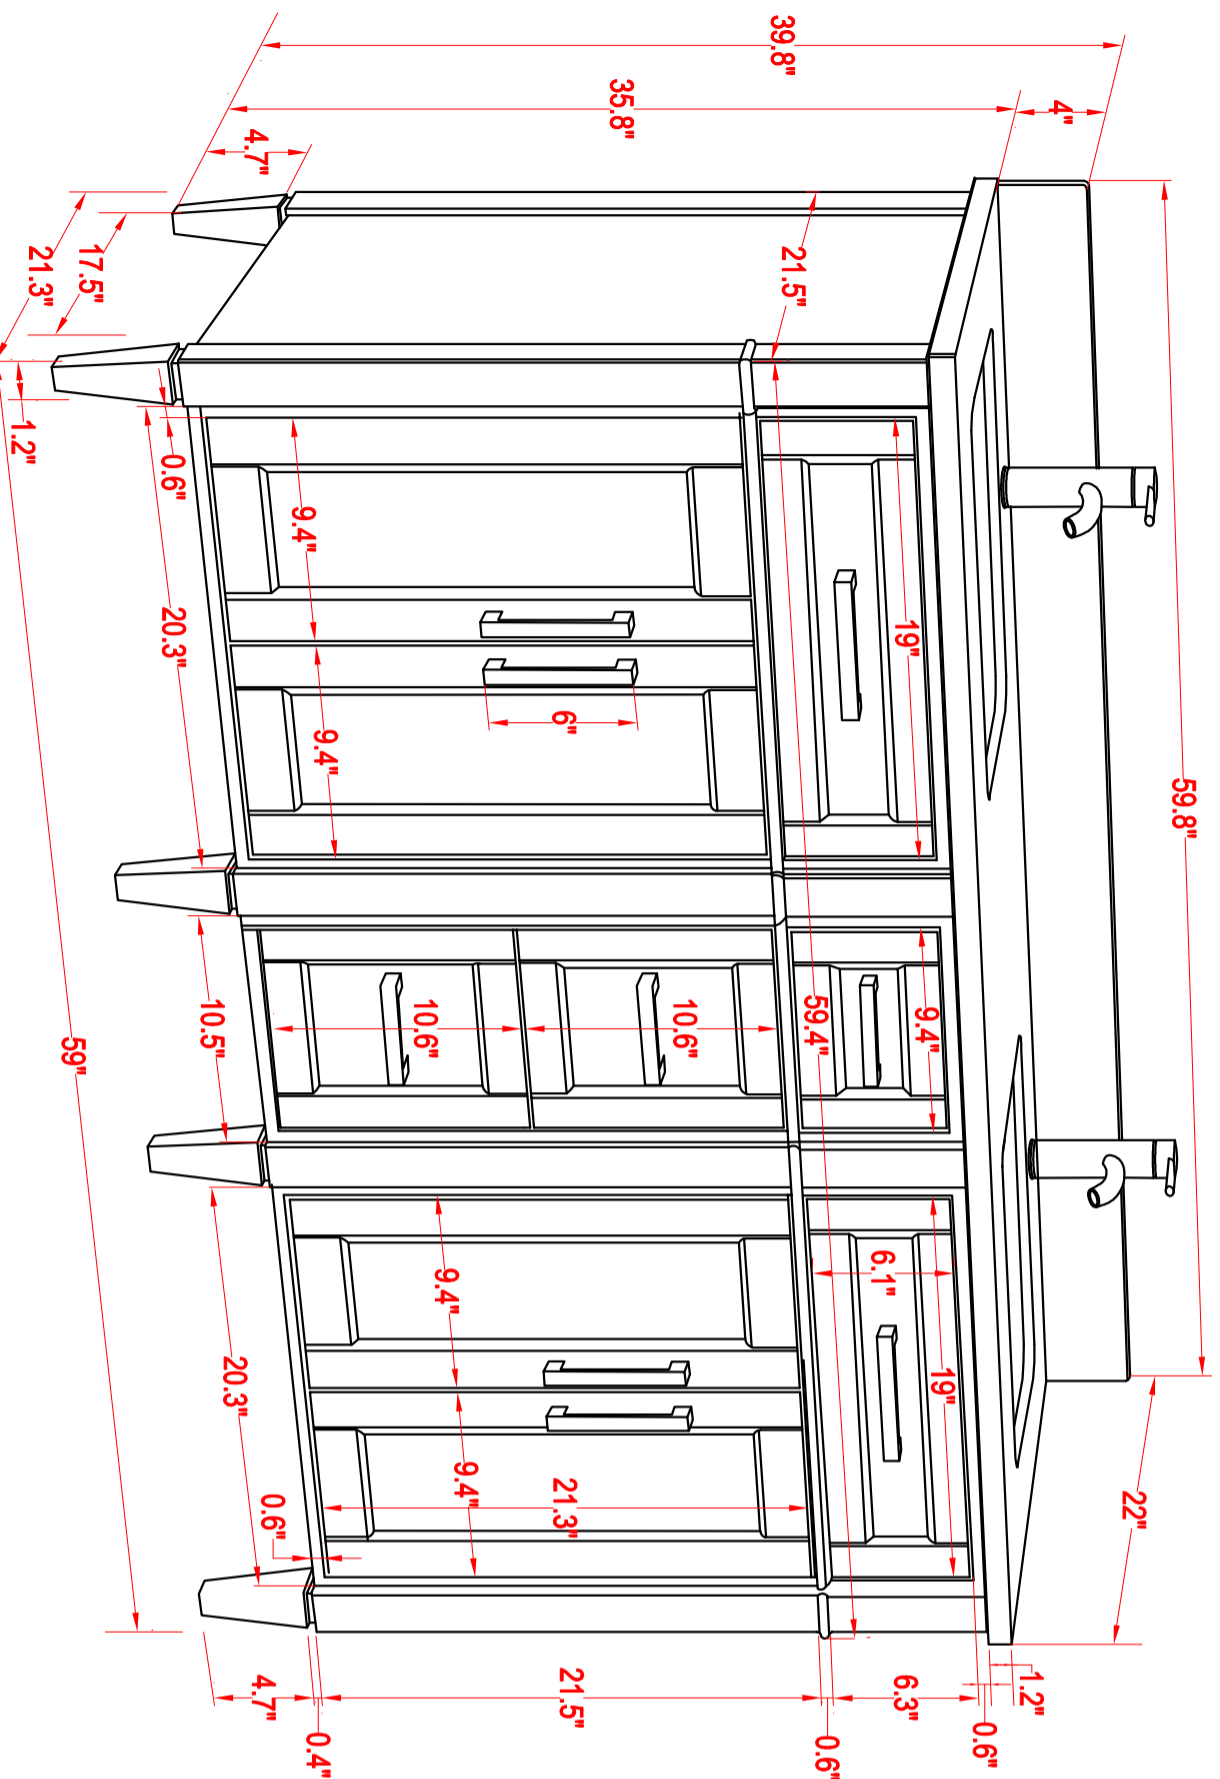

Bathroom Cabinet

Unit

inch

Model

VA2060D

Mirror: 59"x27.6" inch

Cabinet: 59.8"x22"x39.8" inch

Handle: 6" inch

(PLAN)

(BACK)