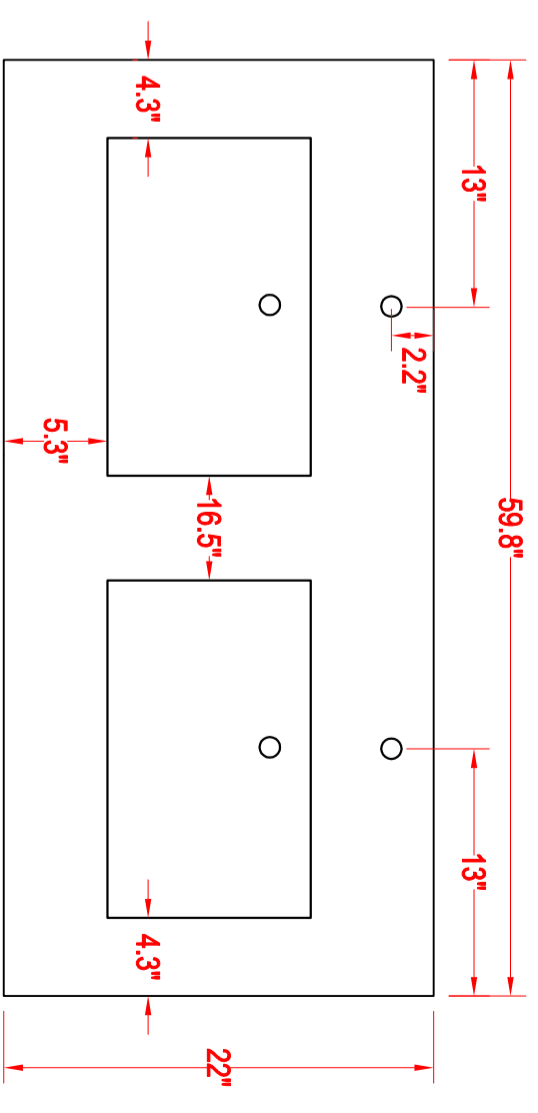

Bathroom Cabinet

Unit

inch

Model

VA2060D

Mirror: 59"x27.6" inch

Cabinet: 59.8"x22"x39.8" inch

Handle: 6" inch

(PLAN)

(BACK)