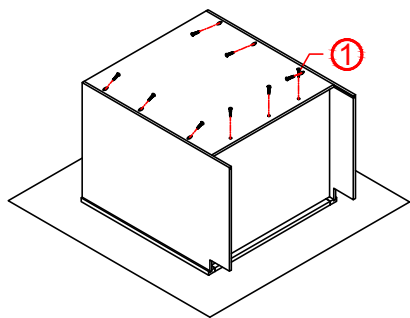

Base Cabinet Assembly Instruction (Item:4036-2R/4036-2L)

Hard Ware List	1	9PCS	Ø4×25mm	5	40PCS	Ø4×12mm	6	10PCS		8	2SET
		Flat head screw		Flat head screw		Corner brackets		Slide			

Cabinet Parts List	A	Frame	B	Side panels(2)	C	Bottom panel	D	Back panel	E	Toe kick	
	G	Door	H	Drawer front(3)	I	Drawer front panel(2)	J	Drawer back panel(2)	K	Drawer side panel(4)	
										L	Drawer bottom panel(2)

Step1:

Step2:

Step3:

Step4:

Step5:

Step6:

Step7:

Step8: