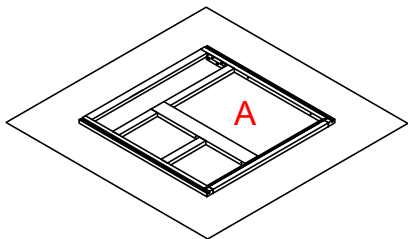

Base Cabinet Assembly Instruction (Item:4036-2R/4036-2L)

Hard Ware List	1	9PCS	Ø4×25mm	5	40PCS	Ø4×12mm	6	10PCS		8	2SET
		Flat head screw		Flat head screw		Corner brackets		Slide			

Cabinet Parts List	A	Frame	B	Side panels(2)	C	Bottom panel	D	Back panel	E	Toe kick	
	G	Door	H	Drawer front(3)	I	Drawer front panel(2)	J	Drawer back panel(2)	K	Drawer side panel(4)	
										L	Drawer bottom panel(2)

Step1: