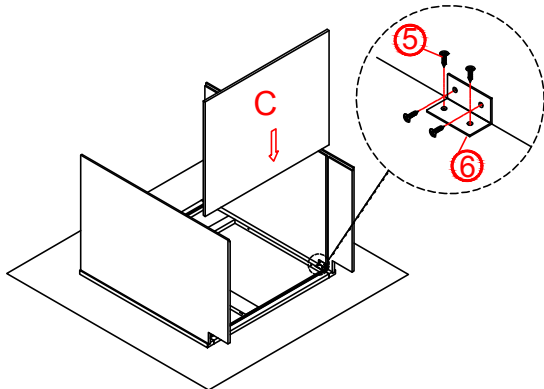

Base Cabinet Assembly Instruction (Item:4036-2R/4036-2L)

Hard Ware List	1	9PCS	Ø4×25mm	5	40PCS	Ø4×12mm	6	10PCS		8	2SET
		Flat head screw		Flat head screw		Corner brackets		Slide			

Cabinet Parts List	A	Frame	B	Side panels(2)	C	Bottom panel	D	Back panel	E	Toe kick	
	G	Door	H	Drawer front(3)	I	Drawer front panel(2)	J	Drawer back panel(2)	K	Drawer side panel(4)	
										L	Drawer bottom panel(2)

Step1:

Step2:

Step3:

Step4:

Step5:

Step6:

Step7:

Step8:

Base Cabinet Assembly Instruction (Item:4036-2R/4036-2L)

Hard Ware List	1 9PCS Ø4×25mm	5 40PCS Ø4×12mm	6 10PCS	8 2SET						
	Flat head screw	Flat head screw	Corner brackets	Slide						
										
Cabinet Parts List	A	Frame	B	Side panels(2)	C	Bottom panel	D	Back panel	E	Toe kick
	G	Door	H	Drawer front(3)	I	Drawer front panel(2)	J	Drawer back panel(2)	K	Drawer side panel(4)
		L								