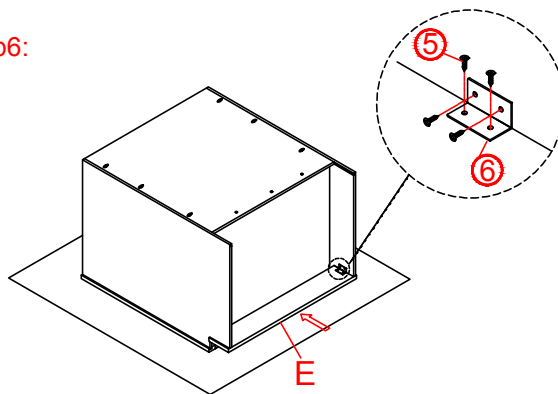

Step8:

Step6: