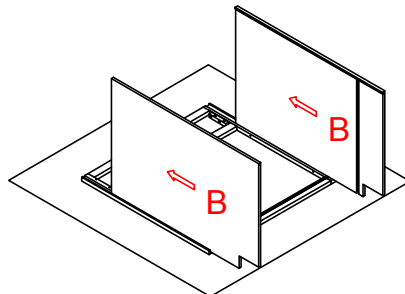

Base Cabinet Assembly Instruction (Item:4036-2R/4036-2L)

Hard Ware List	1	9PCS	Ø4×25mm	5	40PCS	Ø4×12mm	6	10PCS		8	2SET
		Flat head screw		Flat head screw		Corner brackets		Slide			

Cabinet Parts List	A	Frame	B	Side panels(2)	C	Bottom panel	D	Back panel	E	Toe kick	
	G	Door	H	Drawer front(3)	I	Drawer front panel(2)	J	Drawer back panel(2)	K	Drawer side panel(4)	
										L	Drawer bottom panel(2)

Step1:

Step2:

Step3:

Step4:

Step5:

Step6:

Step7:

Step8: