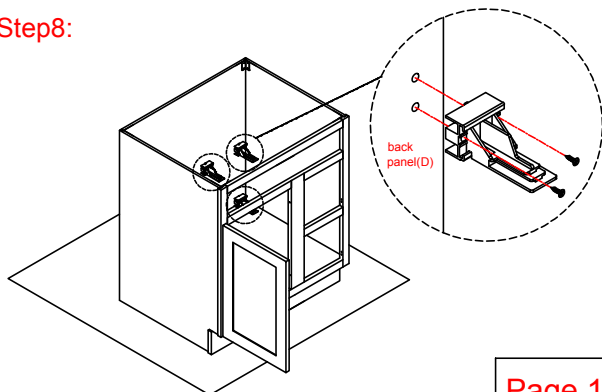

Base Cabinet Assembly Instruction (Item:4036-2R/4036-2L)

Hard Ware List	1	9PCS	Ø4×25mm	5	40PCS	Ø4×12mm	6	10PCS		8	2SET
		Flat head screw		Flat head screw		Corner brackets		Slide			

Cabinet Parts List	A	Frame	B	Side panels(2)	C	Bottom panel	D	Back panel	E	Toe kick	
	G	Door	H	Drawer front(3)	I	Drawer front panel(2)	J	Drawer back panel(2)	K	Drawer side panel(4)	
										L	Drawer bottom panel(2)

Step1:

Step2:

Step3:

Step4:

Step5:

Step6:

Step7:

Step8:

Base Cabinet Assembly Instruction (Item:4036-2R/4036-2L)

Hard Ware List	1 9PCS Ø4×25mm	5 40PCS Ø4×12mm	6 10PCS	8 2SET						
	Flat head screw	Flat head screw	Corner brackets	Slide						
										
Cabinet Parts List	A	Frame	B	Side panels(2)	C	Bottom panel	D	Back panel	E	Toe kick
	G	Door	H	Drawer front(3)	I	Drawer front panel(2)	J	Drawer back panel(2)	K	Drawer side panel(4)
		L								