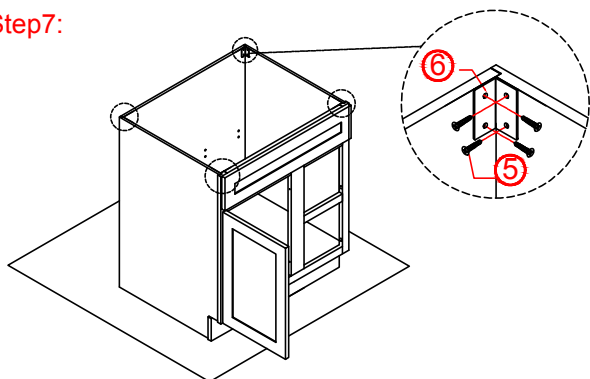

Base Cabinet Assembly Instruction (Item:4036-2R/4036-2L)

Hard Ware List	1	9PCS	Ø4×25mm	5	40PCS	Ø4×12mm	6	10PCS		8	2SET
		Flat head screw		Flat head screw		Corner brackets		Slide			

Cabinet Parts List	A	Frame	B	Side panels(2)	C	Bottom panel	D	Back panel	E	Toe kick	
	G	Door	H	Drawer front(3)	I	Drawer front panel(2)	J	Drawer back panel(2)	K	Drawer side panel(4)	
										L	Drawer bottom panel(2)

Step7: