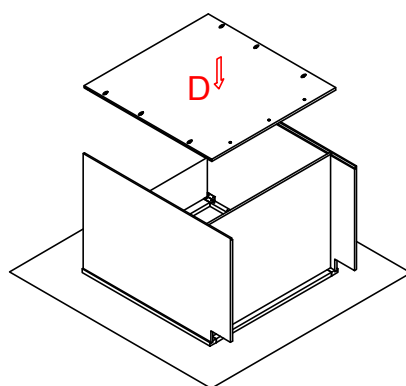

Base Cabinet Assembly Instruction (Item:4036-2R/4036-2L)

Hard Ware List	1	9PCS	Ø4×25mm	5	40PCS	Ø4×12mm	6	10PCS		8	2SET
		Flat head screw		Flat head screw		Corner brackets		Slide			

Cabinet Parts List	A	Frame	B	Side panels(2)	C	Bottom panel	D	Back panel	E	Toe kick	
	G	Door	H	Drawer front(3)	I	Drawer front panel(2)	J	Drawer back panel(2)	K	Drawer side panel(4)	
										L	Drawer bottom panel(2)

Step1:

Step2:

Step3:

Step4:

Step5:

Step6:

Step7:

Step8:

Base Cabinet Assembly Instruction (Item:4036-2R/4036-2L)

Hard Ware List	1 9PCS Ø4×25mm	5 40PCS Ø4×12mm	6 10PCS	8 2SET						
	Flat head screw	Flat head screw	Corner brackets	Slide						
										
Cabinet Parts List	A	Frame	B	Side panels(2)	C	Bottom panel	D	Back panel	E	Toe kick
	G	Door	H	Drawer front(3)	I	Drawer front panel(2)	J	Drawer back panel(2)	K	Drawer side panel(4)
		L								