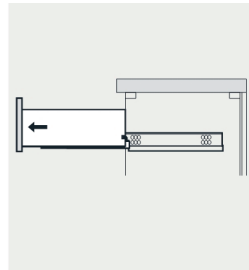

# VIVA

MODLE NO : EVVN144-57WH

- Please check your product packaging to make Sure the included accessories are in the "list of standard accessories".if any parts are missing, please contact your local dealer immediately
- Do not allow any sharp objects to come in contact with the cabinet,as it will scratch the surface
- Continuous and prolonged exposure to direct sunlight may cause discoloration to the wood.
- Continuous and prolonged exposure to direct sunlight may cause discoloration to the wood.
- Please avoid using cleaning products that contain bleach or ammonia.
- Wood surface should only be cleaned with wood care products such as soapy water or furniture polish.