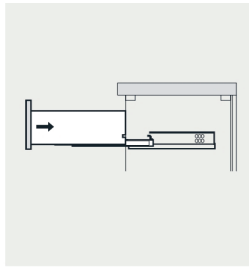

# VIVA

MODLE NO : EVVN144-57WH

- Please check your product packaging to make Sure the included accessories are in the "list of standard accessories".if any parts are missing, please contact your local dealer immediately
- Do not allow any sharp objects to come in contact with the cabinet,as it will scratch the surface
- Continuous and prolonged exposure to direct sunlight may cause discoloration to the wood.
- Continuous and prolonged exposure to direct sunlight may cause discoloration to the wood.
- Please avoid using cleaning products that contain bleach or ammonia.
- Wood surface should only be cleaned with wood care products such as soapy water or furniture polish.