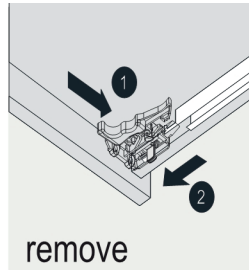

# VIVA

MODLE NO : EVVN144-57WH

- Please check your product packaging to make Sure the included accessories are in the "list of standard accessories".if any parts are missing, please contact your local dealer immediately
- Do not allow any sharp objects to come in contact with the cabinet,as it will scratch the surface
- Continuous and prolonged exposure to direct sunlight may cause discoloration to the wood.
- Continuous and prolonged exposure to direct sunlight may cause discoloration to the wood.
- Please avoid using cleaning products that contain bleach or ammonia.
- Wood surface should only be cleaned with wood care products such as soapy water or furniture polish.