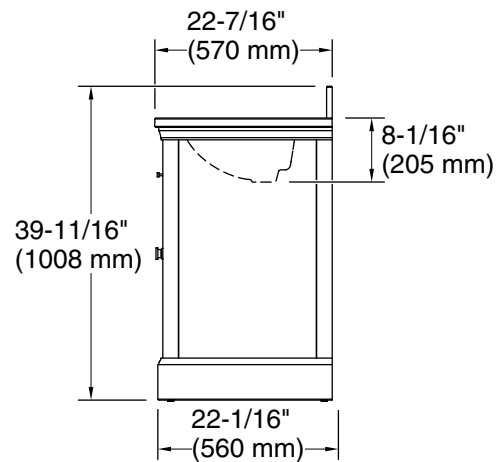

Features

- Set includes cabinet, precut quartz vanity top, backsplash, sink, cabinet hardware
- Convenient tilt-down drawer for storing smaller, frequently-used items
- Three-way adjustable slow-close door hinges for easy cabinet access
- 20" (508 mm) cabinet interior provides ample storage space
- Finish-matched cabinet interior offers generous clearance for plumbing
- Vanity top has 8" (203 mm) widespread faucet holes; requires deck-mount faucet (sold separately)
- Vibrant® Brushed Nickel hardware included on White vanities, Vibrant Brushed Moderne Brass hardware on Ferrous Grey and Tidal Blue vanities, and Matte Black hardware on Light Oak vanities

Technical Information

All product dimensions are nominal.

Notes

Install this product according to the installation instructions.

Select the type of fastener based upon the wall material. Two 250 lb (113.4 kg) minimum load bearing fasteners are recommended.