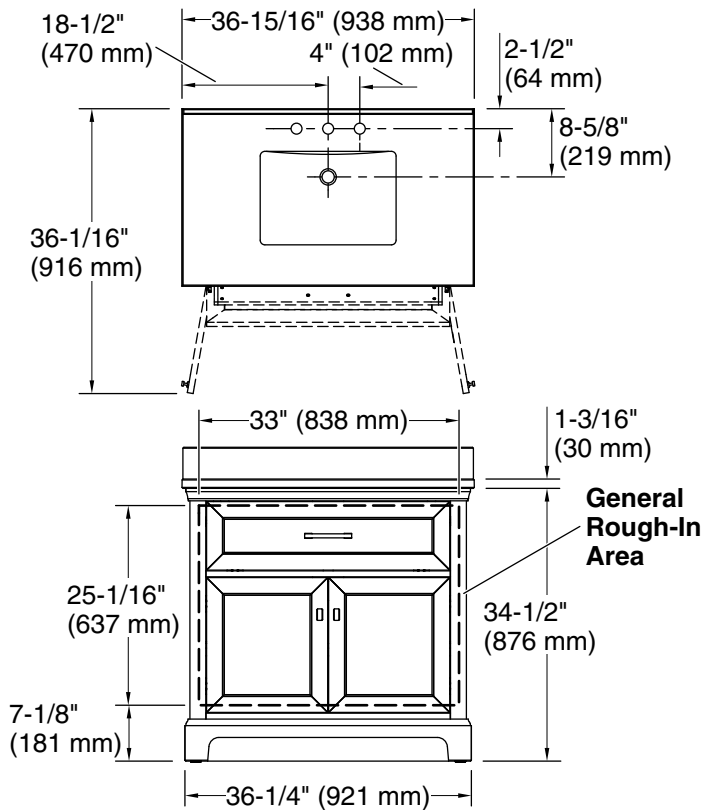

Features

- Set includes cabinet, precut quartz vanity top, backsplash, sink, cabinet hardware
- Convenient tilt-down drawer for storing smaller, frequently-used items
- Three-way adjustable slow-close door hinges for easy cabinet access
- 20" (508 mm) cabinet interior provides ample storage space
- Finish-matched cabinet interior offers generous clearance for plumbing
- Vanity top has 8" (203 mm) widespread faucet holes; requires deck-mount faucet (sold separately)
- Vibrant® Brushed Nickel hardware included on White vanities, Vibrant Brushed Moderne Brass hardware on Ferrous Grey and Tidal Blue vanities, and Matte Black hardware on Light Oak vanities

Technical Information

All product dimensions are nominal.

Notes

Install this product according to the installation instructions.

Select the type of fastener based upon the wall material. Two 250 lb (113.4 kg) minimum load bearing fasteners are recommended.