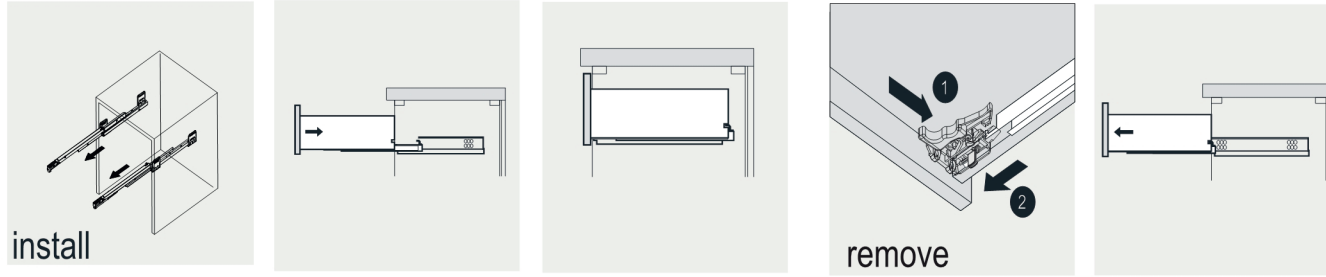

# VIVA

MODLE NO : EVVN521-24WG

- Please check your product packaging to make Sure the included accessories are in the "list of standard accessories".if any parts are missing, please contact your local dealer immediately
- Do not allow any sharp objects to come in contact with the cabinet,as it will scratch the surface
- Continuous and prolonged exposure to direct sunlight may cause discoloration to the wood.
- Continuous and prolonged exposure to direct sunlight may cause discoloration to the wood.
- Please avoid using cleaning products that contain bleach or ammonia.
- Wood surface should only be cleaned with wood care products such as soapy water or furniture polish.

## ERECTING TOOL

## DRAWER'S ADJUST