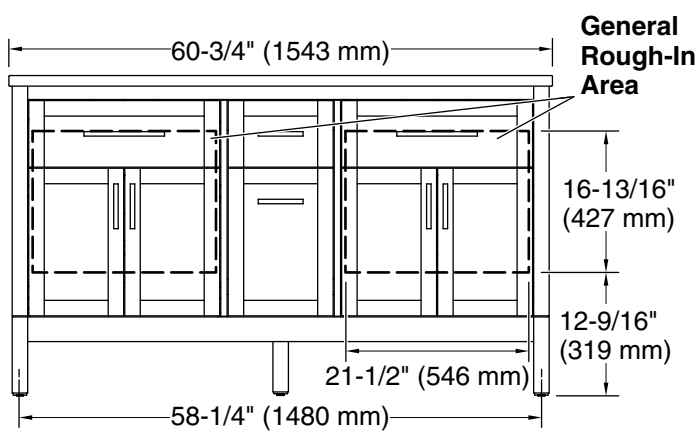

Hadron™

60" bathroom vanity cabinet with sinks and quartz top
K-39607-ASB

Technical Information

All product dimensions are nominal.

Notes

Install this product according to the installation instructions.