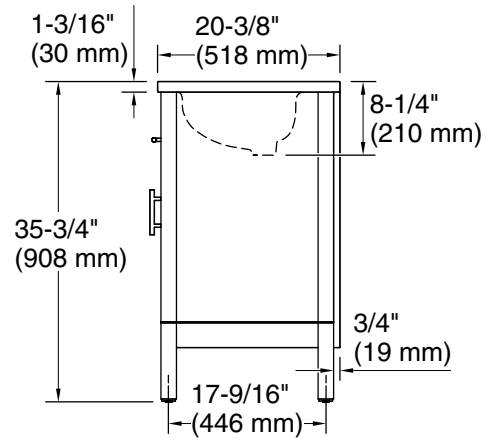

Hadron™

60" bathroom vanity cabinet with sinks and quartz top
K-39607-ASB

Technical Information

All product dimensions are nominal.

Notes

Install this product according to the installation instructions.