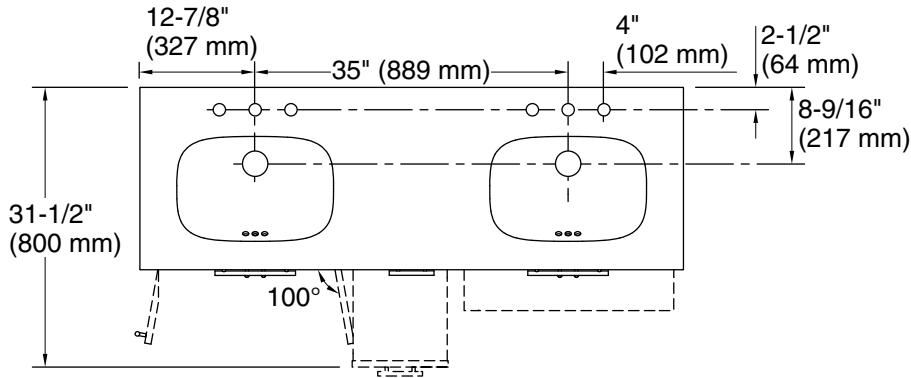

Hadron™

60" bathroom vanity cabinet with sinks and quartz top
K-39607-ASB

Technical Information

All product dimensions are nominal.

Notes

Install this product according to the installation instructions.