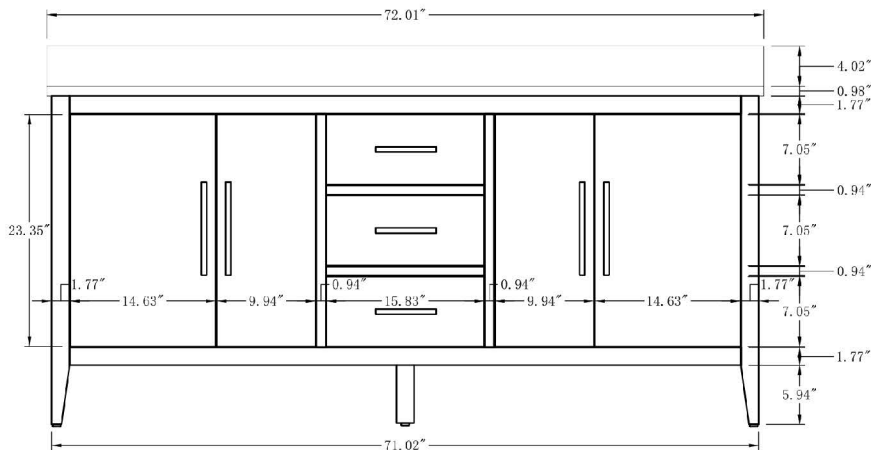

QUALITY BATHROOM FURNITURE

Overall Dimensions: 72" W x 22" D x 38" H

Cabinet: 71" W x 21.5" D x 33" H

Top: 72" W x 22" D x 1" H

\*All measurements are  $\pm 0.25"$ .

QUALITY BATHROOM FURNITURE

Overall Dimensions: 72" W x 22" D x 38" H

Cabinet: 71" W x 21.5" D x 33" H

Top: 72" W x 22" D x 1" H

\*All measurements are  $\pm 0.25"$ .