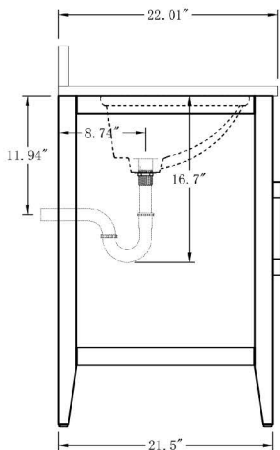

QUALITY BATHROOM FURNITURE

Overall Dimensions: 72" W x 22" D x 38" H

Cabinet: 71" W x 21.5" D x 33" H

Top: 72" W x 22" D x 1" H

\*All measurements are  $\pm 0.25"$ .

QUALITY BATHROOM FURNITURE

Overall Dimensions: 72" W x 22" D x 38" H

Cabinet: 71" W x 21.5" D x 33" H

Top: 72" W x 22" D x 1" H

\*All measurements are  $\pm 0.25"$ .