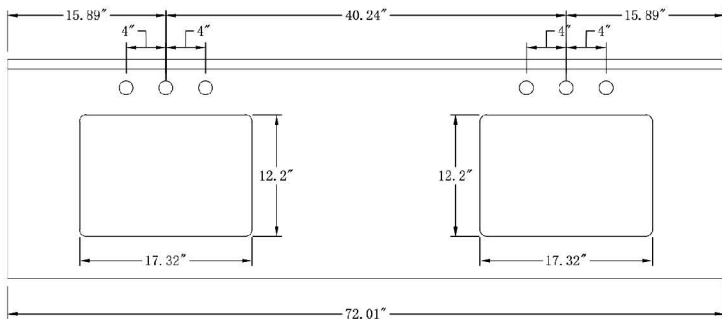

QUALITY BATHROOM FURNITURE

Overall Dimensions: 72" W x 22" D x 38" H

Cabinet: 71" W x 21.5" D x 33" H

Top: 72" W x 22" D x 1" H

\*All measurements are  $\pm 0.25"$ .

QUALITY BATHROOM FURNITURE

Overall Dimensions: 72" W x 22" D x 38" H

Cabinet: 71" W x 21.5" D x 33" H

Top: 72" W x 22" D x 1" H

\*All measurements are  $\pm 0.25"$ .