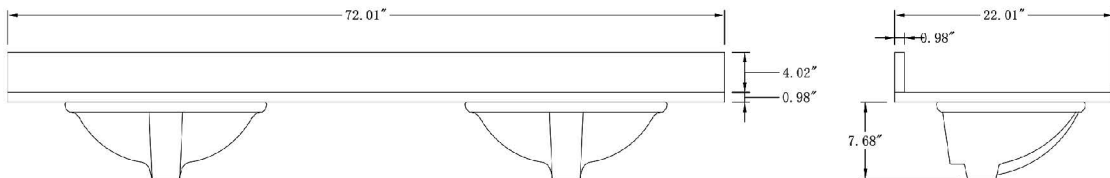

QUALITY BATHROOM FURNITURE

Overall Dimensions: 72" W x 22" D x 38" H

Cabinet: 71" W x 21.5" D x 33" H

Top: 72" W x 22" D x 1" H

\*All measurements are  $\pm 0.25"$ .

QUALITY BATHROOM FURNITURE

Overall Dimensions: 72" W x 22" D x 38" H

Cabinet: 71" W x 21.5" D x 33" H

Top: 72" W x 22" D x 1" H

\*All measurements are  $\pm 0.25"$ .