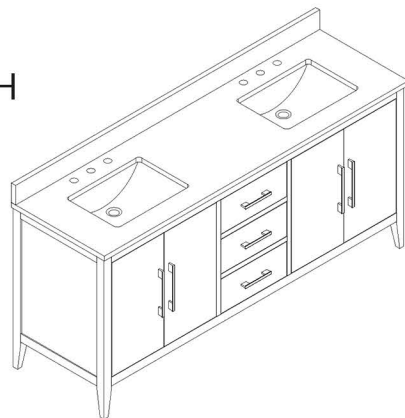

QUALITY BATHROOM FURNITURE

Overall Dimensions: 72" W x 22" D x 38" H

Cabinet: 71" W x 21.5" D x 33" H

Top: 72" W x 22" D x 1" H

\*All measurements are  $\pm 0.25"$ .

QUALITY BATHROOM FURNITURE

Overall Dimensions: 72" W x 22" D x 38" H

Cabinet: 71" W x 21.5" D x 33" H

Top: 72" W x 22" D x 1" H

\*All measurements are  $\pm 0.25"$ .