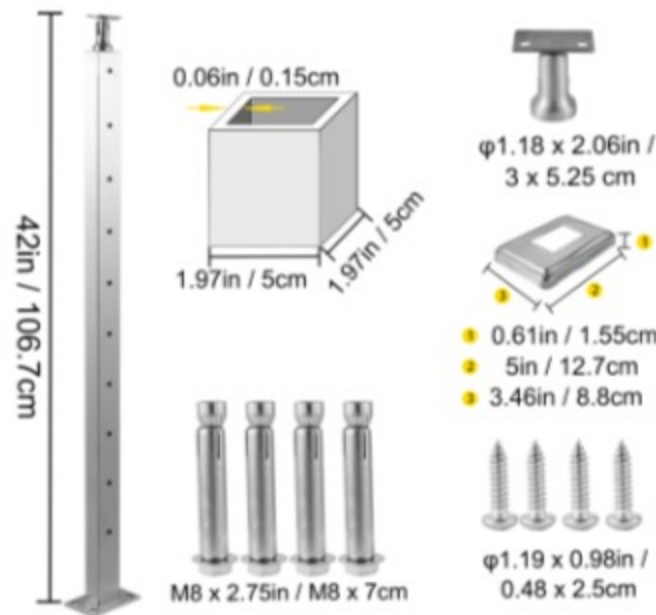

ACCESSORIES FOR ITEM

Pre-drilled holes

The number of holes and the distance between holes to holes of our cable railing system are fixed. Pre-drilled holes are more convenient and more secure for usage in your daily work.

Easy & Quick Assembly

Cast bracket, lag screws, expansion bolts, foot cover, are enough provided, allowing the cable deck railing post to be installed quickly and easily.

Wide Application

Different scenarios are fitful for cable railing posts to use, such as stairs, corridor, rooftop, aisle, balcony, terrace, home, company, hotel, railings indoor and outdoor.