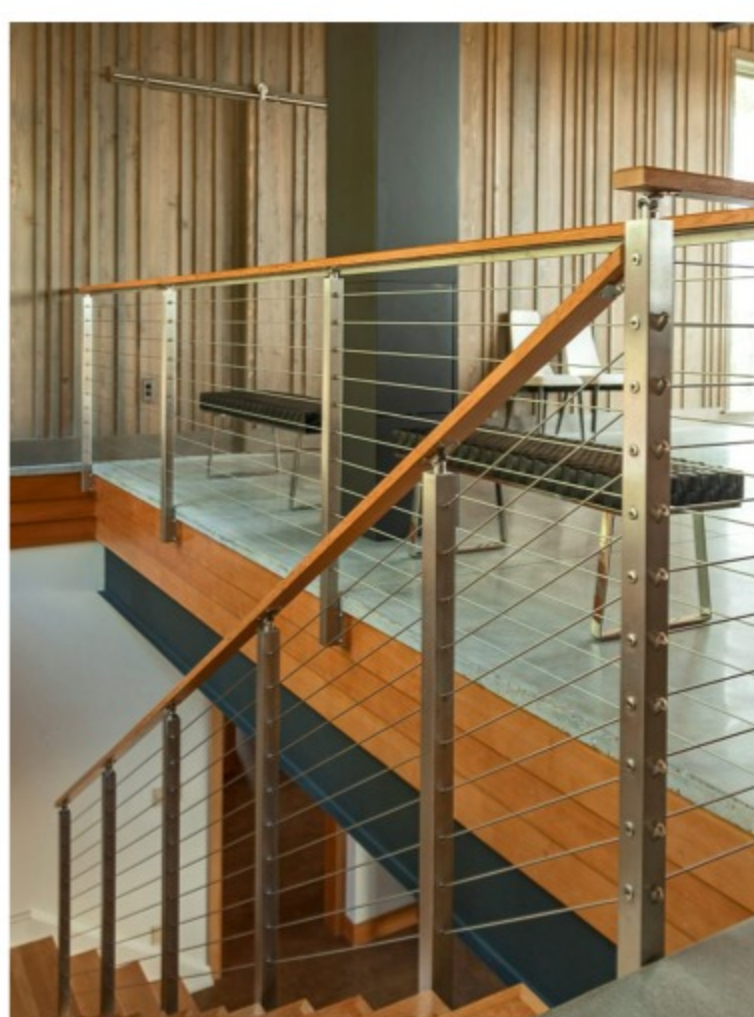

VEVOR®

CABLE RAILING POST

42 x 1.97 x 1.97" / 106.7 x 5 x 5cm

Stainless Steel

For Indoor

Outdoor Use

Cable Railing Post

The 42" cable handrail post in height is made of durable stainless steel and coated with powder. 0-300 degrees adjustable cast bracket is designed to fit both your interior & exterior cable railing systems. Pre-drilled holes with a standard 3" distance enable the stair railing kit to work for almost all state codes.

- Compatible Railing Post
- Brushed Finish Surface
- Rotating Cast Bracket
- Level-Drilled Holes

VEVOR®

Tough Equipment & Tools, Pay Less

VEVOR is a leading brand that specializes in equipment and tools. Along with thousands of motivated employees, VEVOR is dedicated to providing our customers with tough equipment & tools at incredibly low prices. Today, VEVOR has occupied markets of more than 200 countries with 10 million plus global members.

Why Choose VEVOR?

- Premium Tough Quality
- Incredibly Low Prices
- Fast & Secure Delivery
- 30-Day Free Returns
- 24/7 Attentive Service

42" CABLE RAIL POST

DURABLE STAINLESS STEEL

Brushed Finishing Keeps Long-term Service

- Rust-proof
- Abrasion-proof
- Corrosion-proof

MULTI-ANGLE BRACKET

300 Degrees Rotate Cast Bracket

42" Cable Railing Post

Cable railing posts can weigh up to 300lbs load capacity. It is suitable for up/down a stair, especially for children, the elderly, and people who have difficulty climbing stairs is an indispensable help.