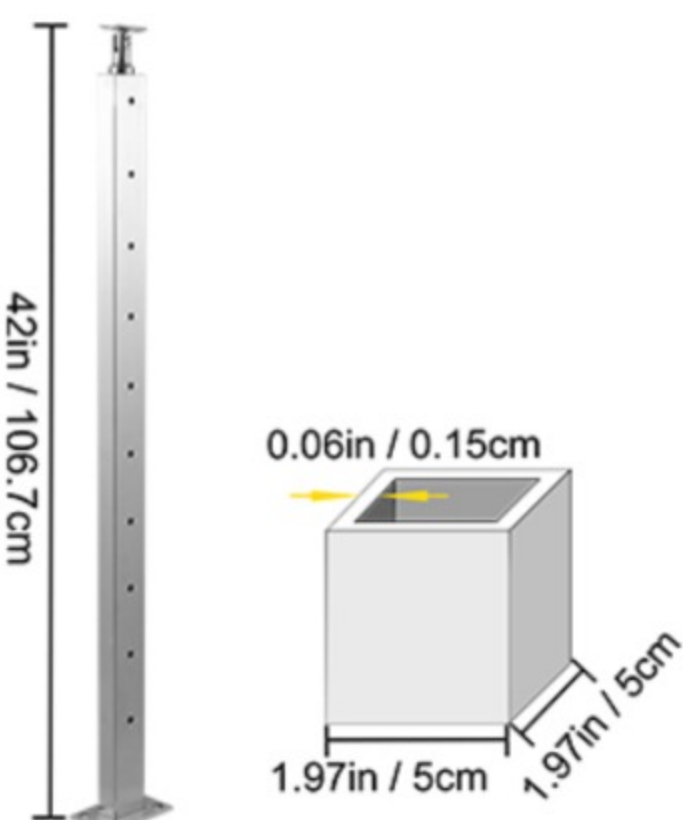

VEVOR®

CABLE RAILING POST

42 x 1.97 x 1.97" / 106.7 x 5 x 5cm

Stainless Steel

For Indoor

Outdoor Use

Cable Railing Post

The 42" cable handrail post in height is made of durable stainless steel and coated with powder. 0-300 degrees adjustable cast bracket is designed to fit both your interior & exterior cable railing systems. Pre-drilled holes with a standard 3" distance enable the stair railing kit to work for almost all state codes.

Multi-angle Bracket

The mounting bracket and handrail are fixed tightly, and you never worry about the handrail piece come off. The 0-300 degrees cast bracket can shift the different angles to tackle installation tasks.

PRE-DRILLED HOLES

ACCESSORIES FOR ITEM

Pre-drilled holes

The number of holes and the distance between holes to holes of our cable railing system are fixed. Pre-drilled holes are more convenient and more secure for usage in your daily work.

Specifications

- Model: VV-106.7x5x5-LGZYKSLIVER
- Material: Stainless Steel+Powder Coated
- Item Size: 42 x 1.97 x 1.97"/106.7 x 5 x 5 cm
- Base Size: 5 x 3.46 x 0.61"/127 x 88 x 15.5 mm
- Connect Methods: Concrete/Wood
- Hole Diameter: 4.13"/105 mm
- Holes Distance: 3.15"/80 mm
- Thickness: 0.06"/1.5 mm
- Color: Silver
- Item Weight: 2.45 kg/5.4 lbs