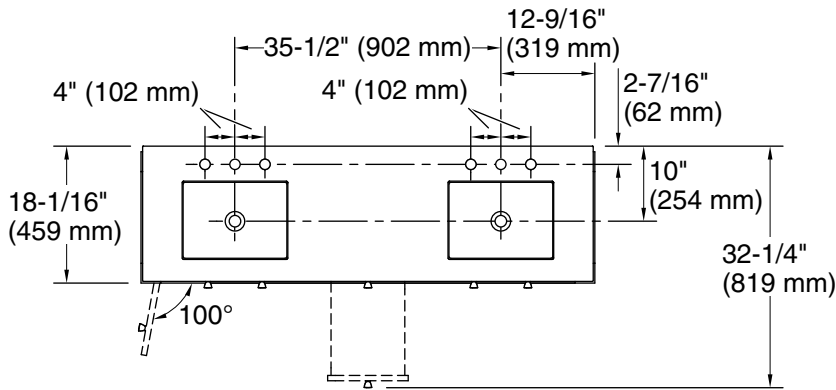

Features

- Set includes cabinet, precut quartz vanity top, sinks, legs, and hardware in standard finish.
- Four full-extension 12¾" (325 mm) drawers with soft-close side-mount slides.
- Two 18" (457 mm) cabinet interior spaces provide ample storage.
- Three-way adjustable soft-close door hinges with 100° opening capability for easy cabinet access.
- Finish-matched cabinet interior offers generous clearance for plumbing.
- Quartz vanity top adds beauty and long-lasting durability.
- Customize your storage with optional accessories such as floor liners, drawer organizers, and perfectly sized containers (sold separately).
- Coordinates with K-33542 upgraded hardware finishes, K-25818 quartz backsplash, and K-25819 quartz side splash (sold separately).

Waste Pipe Location Information

Technical Information

All product dimensions are nominal.

Notes

Install this product according to the installation instructions.