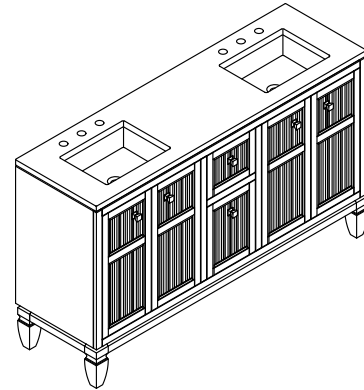

Features

- Set includes cabinet, precut quartz vanity top, sinks, legs, and hardware in standard finish.
- Four full-extension 12¾" (325 mm) drawers with soft-close side-mount slides.
- Two 18" (457 mm) cabinet interior spaces provide ample storage.
- Three-way adjustable soft-close door hinges with 100° opening capability for easy cabinet access.
- Finish-matched cabinet interior offers generous clearance for plumbing.
- Quartz vanity top adds beauty and long-lasting durability.
- Customize your storage with optional accessories such as floor liners, drawer organizers, and perfectly sized containers (sold separately).
- Coordinates with K-33542 upgraded hardware finishes, K-25818 quartz backsplash, and K-25819 quartz side splash (sold separately).

Material

- Solid wood and moisture-resistant MDF.
- Painted exterior.

Installation

- Easy installation – no special tools required.
- Separate vanity top makes for simplified installation.

Recommended Products/Accessories

K-33541-ASB 28" x 24" wall cabinet
K-33540-ASB 70" x 24" linen tower
K-25818 4" x 60" quartz backsplash
K-33585
K-33586
K-33587
K-33588
K-27933
K-27937
K-33542 cabinet knob

Optional Products/Accessories

K-25819 4" x 18" quartz side splash

Codes/Standards

ASME A112.19.2/CSA B45.1
EPA TSCA Title VI
CARB P2

KOHLER® One-Year Limited Warranty

See website for detailed warranty information.