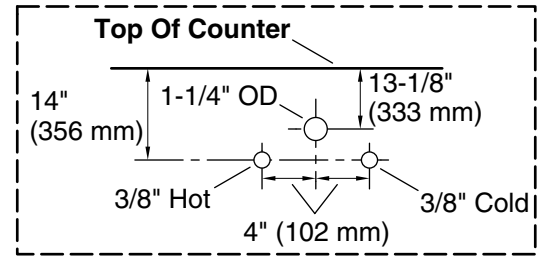

Features

- Set includes cabinet, precut quartz vanity top, sinks, legs, and hardware in standard finish.
- Four full-extension 12¾" (325 mm) drawers with soft-close side-mount slides.
- Two 18" (457 mm) cabinet interior spaces provide ample storage.
- Three-way adjustable soft-close door hinges with 100° opening capability for easy cabinet access.
- Finish-matched cabinet interior offers generous clearance for plumbing.
- Quartz vanity top adds beauty and long-lasting durability.
- Customize your storage with optional accessories such as floor liners, drawer organizers, and perfectly sized containers (sold separately).
- Coordinates with K-33542 upgraded hardware finishes, K-25818 quartz backsplash, and K-25819 quartz side splash (sold separately).

K-25819 4" x 18" quartz side splash

Codes/Standards

ASME A112.19.2/CSA B45.1
EPA TSCA Title VI
CARB P2

KOHLER® One-Year Limited Warranty

See website for detailed warranty information.

Hearthaven™
60" bathroom vanity set
K-33539-ASB

Waste Pipe Location Information

Technical Information

All product dimensions are nominal.

Notes

Install this product according to the installation instructions.