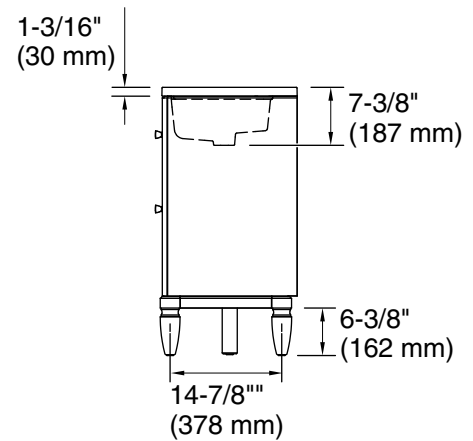

Features

- Set includes cabinet, precut quartz vanity top, sinks, legs, and hardware in standard finish.
- Four full-extension 12¾" (325 mm) drawers with soft-close side-mount slides.
- Two 18" (457 mm) cabinet interior spaces provide ample storage.
- Three-way adjustable soft-close door hinges with 100° opening capability for easy cabinet access.
- Finish-matched cabinet interior offers generous clearance for plumbing.
- Quartz vanity top adds beauty and long-lasting durability.
- Customize your storage with optional accessories such as floor liners, drawer organizers, and perfectly sized containers (sold separately).
- Coordinates with K-33542 upgraded hardware finishes, K-25818 quartz backsplash, and K-25819 quartz side splash (sold separately).

K-33541-ASB 28" x 24" wall cabinet
K-33540-ASB 70" x 24" linen tower
K-25818 4" x 60" quartz backsplash
K-33585
K-33586
K-33587
K-33588
K-27933
K-27937
K-33542 cabinet knob

Optional Products/Accessories

K-25819 4" x 18" quartz side splash

Codes/Standards

ASME A112.19.2/CSA B45.1
EPA TSCA Title VI
CARB P2

KOHLER® One-Year Limited Warranty

See website for detailed warranty information.

Hearthaven™
60" bathroom vanity set
K-33539-ASB

Waste Pipe Location Information

Technical Information

All product dimensions are nominal.

Notes

Install this product according to the installation instructions.