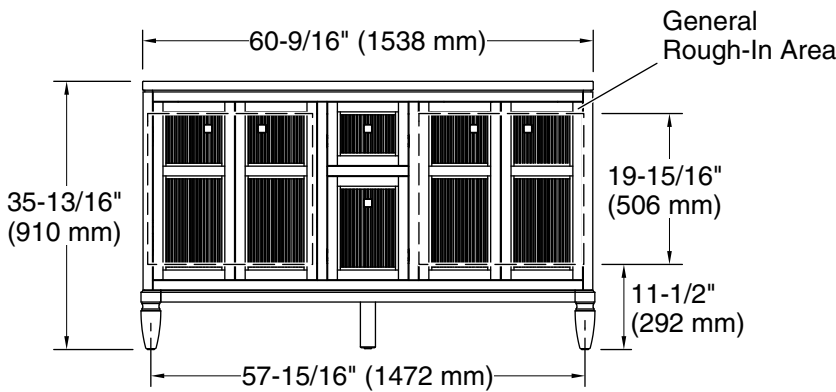

Features

- Set includes cabinet, precut quartz vanity top, sinks, legs, and hardware in standard finish.
- Four full-extension 12¾" (325 mm) drawers with soft-close side-mount slides.
- Two 18" (457 mm) cabinet interior spaces provide ample storage.
- Three-way adjustable soft-close door hinges with 100° opening capability for easy cabinet access.
- Finish-matched cabinet interior offers generous clearance for plumbing.
- Quartz vanity top adds beauty and long-lasting durability.
- Customize your storage with optional accessories such as floor liners, drawer organizers, and perfectly sized containers (sold separately).
- Coordinates with K-33542 upgraded hardware finishes, K-25818 quartz backsplash, and K-25819 quartz side splash (sold separately).

Waste Pipe Location Information

Technical Information

All product dimensions are nominal.

Notes

Install this product according to the installation instructions.