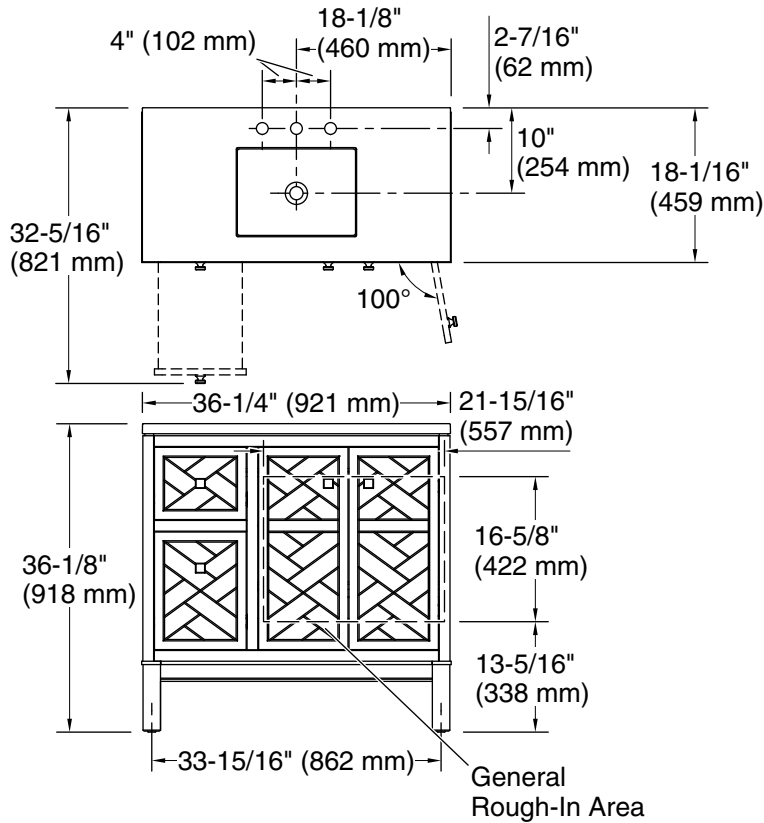

Technical Information

All product dimensions are nominal.

Notes

Install this product according to the installation instructions.