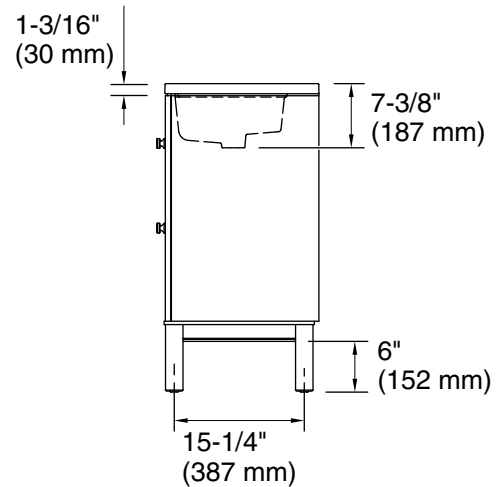

### Features

- Two full-extension 12¾" (325 mm) drawers with soft-close side-mount slides.
- Three-way adjustable soft-close door hinges with 100° opening capability for easy cabinet access.
- 18" (457 mm) cabinet interior provides ample storage space.
- Finish-matched cabinet interior offers generous clearance for plumbing.
- Quartz vanity top adds beauty and long-lasting durability.
- Customize your storage with optional accessories such as floor liners, drawer organizers, and perfectly sized containers (sold separately).
- Coordinates with K-33534 upgraded hardware finishes, K-25816 quartz backsplash, and K-25819 quartz side splash (sold separately).

### Technical Information

All product dimensions are nominal.