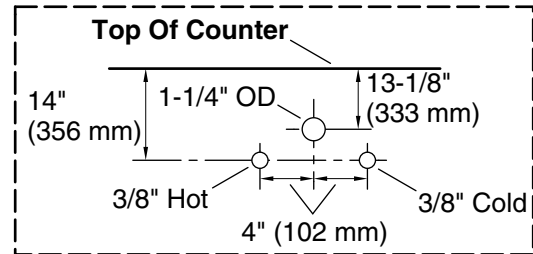

Features

- One full-extension 12¾" (325 mm) drawer with soft-close side-mount slides.
- Three-way adjustable soft-close door hinges with 100° opening capability for easy cabinet access.
- 18" (457 mm) cabinet interior provides ample storage space.
- Finish-matched cabinet interior offers generous clearance for plumbing.
- Quartz vanity top adds beauty and long-lasting durability.
- Customize your storage with optional accessories such as floor liners, drawer organizers, and perfectly sized containers (sold separately).
- Coordinates with K-33550 upgraded hardware finishes, K-25815 quartz backsplash, and K-25819 quartz side splash (sold separately).

K-25819 4" x 18" quartz side splash

Codes/Standards

ASME A112.19.2/CSA B45.1
EPA TSCA Title VI
CARB P2

KOHLER® One-Year Limited Warranty

See website for detailed warranty information.

Waste Pipe Location Information

Technical Information

All product dimensions are nominal.

Notes

Install this product according to the installation instructions.