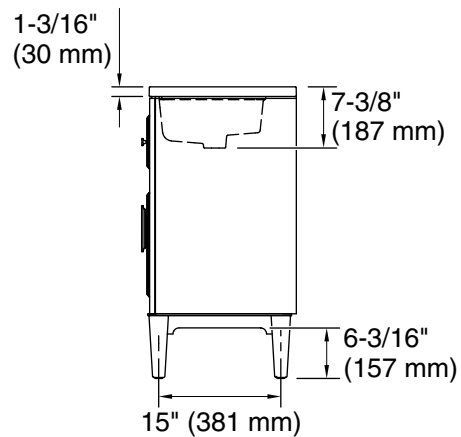

Features

- One full-extension 12¾" (325 mm) drawer with soft-close side-mount slides.
- Three-way adjustable soft-close door hinges with 100° opening capability for easy cabinet access.
- 18" (457 mm) cabinet interior provides ample storage space.
- Finish-matched cabinet interior offers generous clearance for plumbing.
- Quartz vanity top adds beauty and long-lasting durability.
- Customize your storage with optional accessories such as floor liners, drawer organizers, and perfectly sized containers (sold separately).
- Coordinates with K-33550 upgraded hardware finishes, K-25815 quartz backsplash, and K-25819 quartz side splash (sold separately).

K-33585
K-33586
K-33587
K-33588
K-27933
K-25815 4" x 30" quartz backsplash
K-33548-ASB 70" x 24" linen tower
K-33549-ASB 28" x 24" wall cabinet
K-33550 5½" cabinet pull
K-27934

Optional Products/Accessories

K-25819 4" x 18" quartz side splash

Codes/Standards

ASME A112.19.2/CSA B45.1
EPA TSCA Title VI
CARB P2

KOHLER® One-Year Limited Warranty

See website for detailed warranty information.

Waste Pipe Location Information

Technical Information

All product dimensions are nominal.

Notes

Install this product according to the installation instructions.