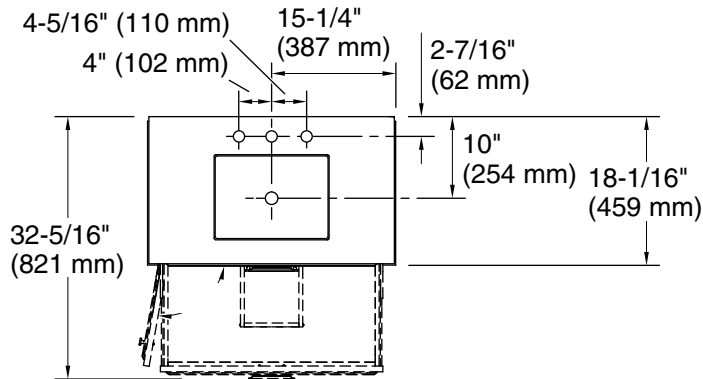

Features

- One full-extension 12¾" (325 mm) drawer with soft-close side-mount slides.
- Three-way adjustable soft-close door hinges with 100° opening capability for easy cabinet access.
- 18" (457 mm) cabinet interior provides ample storage space.
- Finish-matched cabinet interior offers generous clearance for plumbing.
- Quartz vanity top adds beauty and long-lasting durability.
- Customize your storage with optional accessories such as floor liners, drawer organizers, and perfectly sized containers (sold separately).
- Coordinates with K-33550 upgraded hardware finishes, K-25815 quartz backsplash, and K-25819 quartz side splash (sold separately).

K-25819 4" x 18" quartz side splash

Codes/Standards

ASME A112.19.2/CSA B45.1
EPA TSCA Title VI
CARB P2

KOHLER® One-Year Limited Warranty

See website for detailed warranty information.

Waste Pipe Location Information

Technical Information

All product dimensions are nominal.

Notes

Install this product according to the installation instructions.