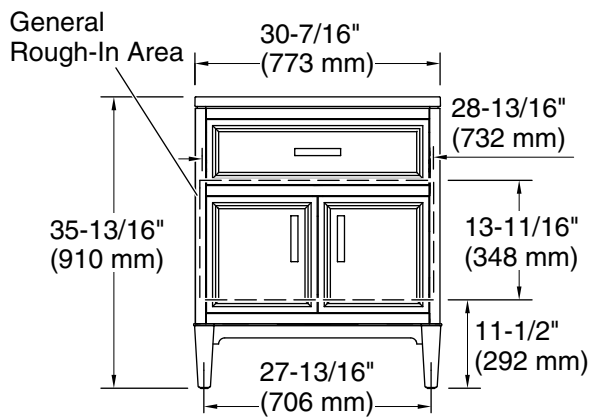

Features

- One full-extension 12¾" (325 mm) drawer with soft-close side-mount slides.
- Three-way adjustable soft-close door hinges with 100° opening capability for easy cabinet access.
- 18" (457 mm) cabinet interior provides ample storage space.
- Finish-matched cabinet interior offers generous clearance for plumbing.
- Quartz vanity top adds beauty and long-lasting durability.
- Customize your storage with optional accessories such as floor liners, drawer organizers, and perfectly sized containers (sold separately).
- Coordinates with K-33550 upgraded hardware finishes, K-25815 quartz backsplash, and K-25819 quartz side splash (sold separately).

Technical Information

All product dimensions are nominal.

Notes

Install this product according to the installation instructions.