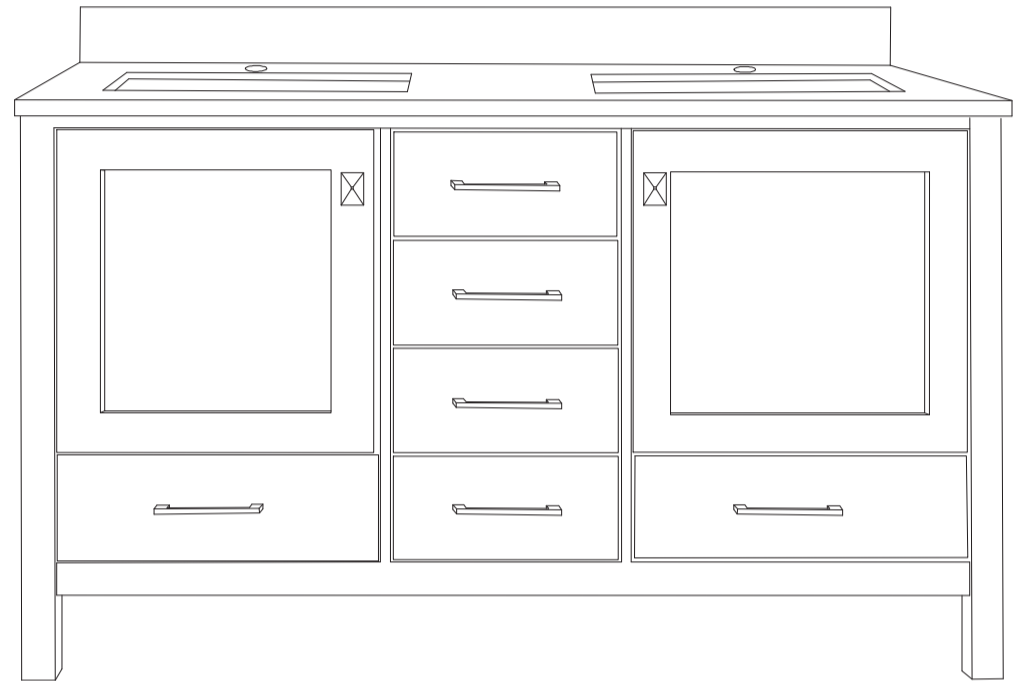

VIVA

MODLE NO : EVVN412-48ES-DS

- Please check your product packaging to make Sure the included accessories are in the "list of standard accessories".if any parts are missing, please contact your local dealer immediately
- Do not allow any sharp objects to come in contact with the cabinet,as it will scratch the surface
- Continuous and prolonged exposure to direct sunlight may cause discoloration to the wood.
- Continuous and prolonged exposure to direct sunlight may cause discoloration to the wood.
- Please avoid using cleaning products that contain bleach or ammonia.
- Wood surface should only be cleaned with wood care products such as soapy water or furniture polish.