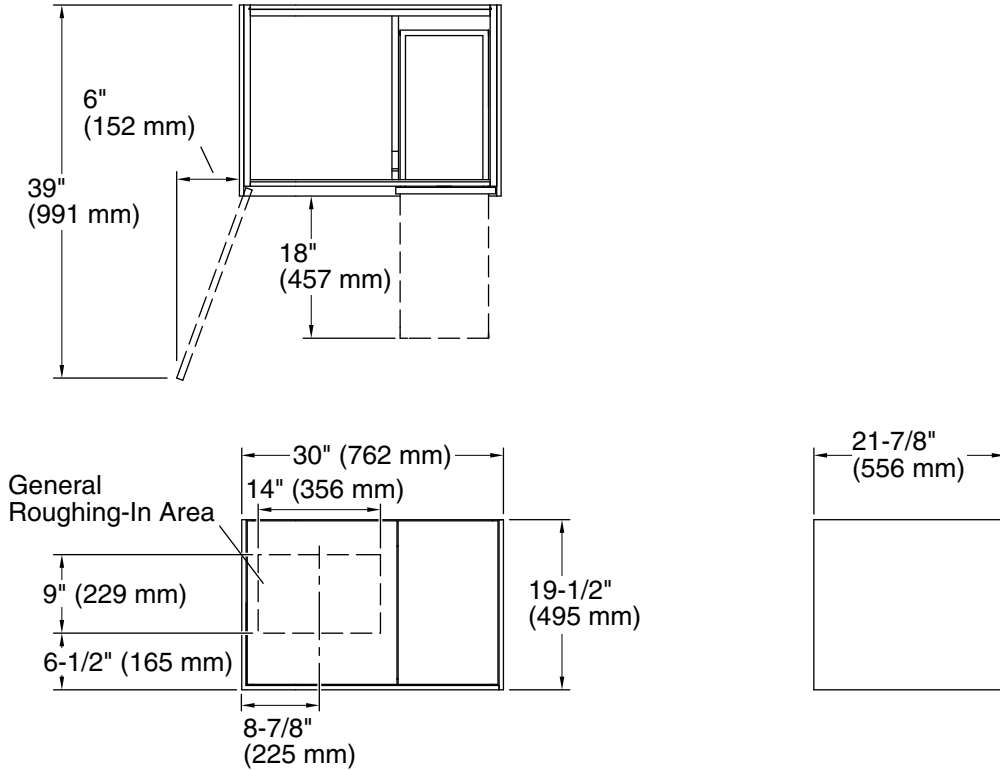

Technical Information

All product dimensions are nominal.

Vanity type: Wall-mount

Notes

Install this product according to the installation guide.

Decorative cabinet hardware is not supplied. Refer to the KOHLER bath accessories line for recommended cabinet hardware to complement your vanity.

Select the type of fastener based upon the wall material. Two 500 lb (227 kg) minimum load bearing fasteners are recommended.