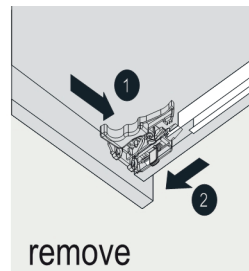

VIVA

MODLE NO : EVVN600-24RSWD-WM

- Please check your product packaging to make Sure the included accessories are in the "list of standard accessories".if any parts are missing, please contact your local dealer immediately
- Do not allow any sharp objects to come in contact with the cabinet,as it will scratch the surface
- Continuous and prolonged exposure to direct sunlight may cause discoloration to the wood.
- Continuous and prolonged exposure to direct sunlight may cause discoloration to the wood.
- Please avoid using cleaning products that contain bleach or ammonia.
- Wood surface should only be cleaned with wood care products such as soapy water or furniture polish.