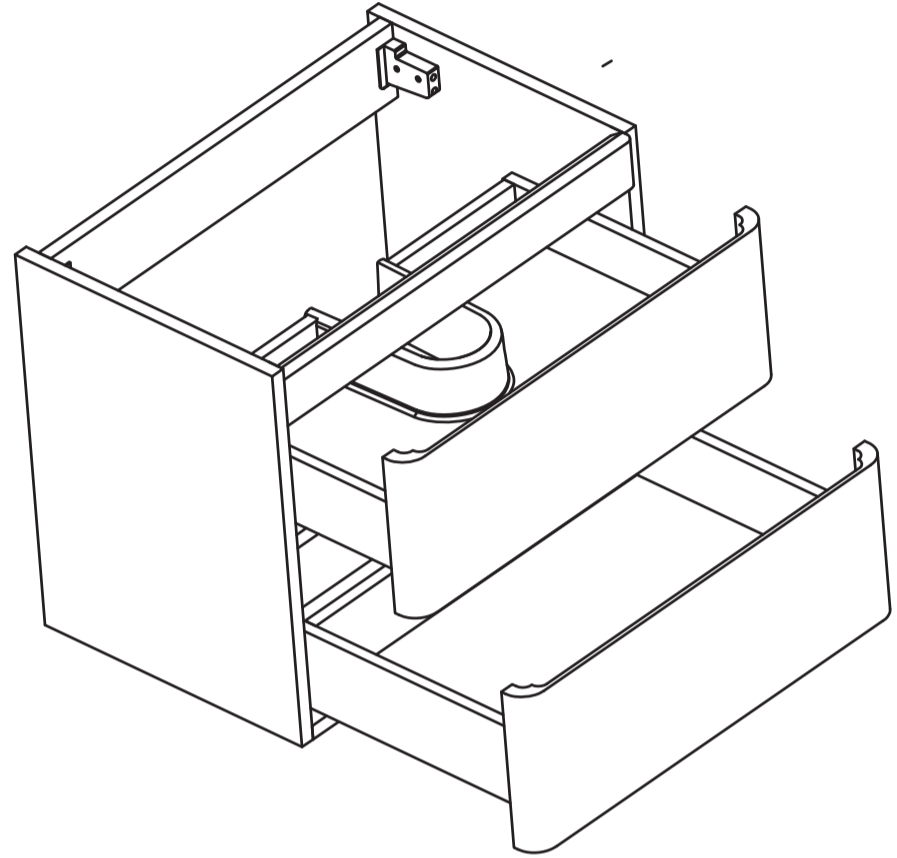

VIVA

MODLE NO : EVVN600-24RSWD-WM

- Please check your product packaging to make Sure the included accessories are in the "list of standard accessories".if any parts are missing, please contact your local dealer immediately
- Do not allow any sharp objects to come in contact with the cabinet,as it will scratch the surface
- Continuous and prolonged exposure to direct sunlight may cause discoloration to the wood.
- Continuous and prolonged exposure to direct sunlight may cause discoloration to the wood.
- Please avoid using cleaning products that contain bleach or ammonia.
- Wood surface should only be cleaned with wood care products such as soapy water or furniture polish.