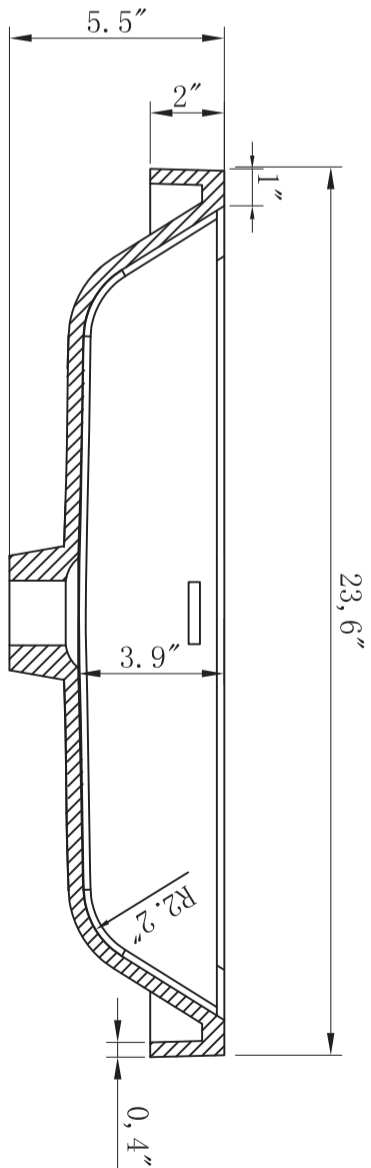

VIVA

MODLE NO : EVVN600-24RSWD-WM

- Please check your product packaging to make Sure the included accessories are in the "list of standard accessories".if any parts are missing, please contact your local dealer immediately
- Do not allow any sharp objects to come in contact with the cabinet,as it will scratch the surface
- Continuous and prolonged exposure to direct sunlight may cause discoloration to the wood.
- Continuous and prolonged exposure to direct sunlight may cause discoloration to the wood.
- Please avoid using cleaning products that contain bleach or ammonia.
- Wood surface should only be cleaned with wood care products such as soapy water or furniture polish.