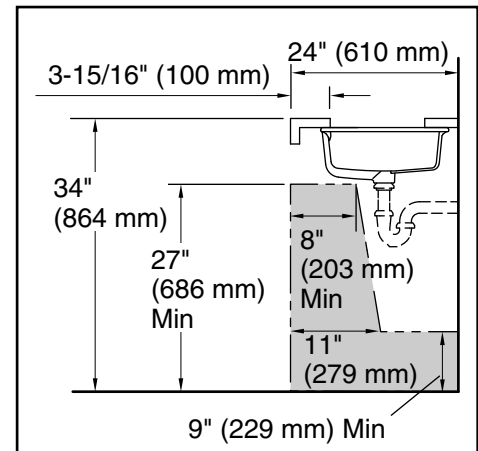

Technical Information

All product dimensions are nominal.

Bowl configuration:	Single
Installation:	Undermount
Bowl area (Only):	Length: 17-5/16" (439 mm) Width: 13-1/8" (334 mm) Bowl depth: 6-11/16" (170 mm) Water depth: 2-15/16" (75 mm)
Drain hole:	1-3/4" (44 mm)
Template:	Undermount, 1495198-7, required, not included

Notes

Install this product according to the installation instructions.

NOTICE: Countertop manufacturer or cutter must use the current product template available at www.kohler.com, or by calling 1-800-4KOHLER. Kohler Co. is not responsible for cutout errors when the incorrect cutout template is used.

ADA compliant when installed to the specific requirements of these regulations.