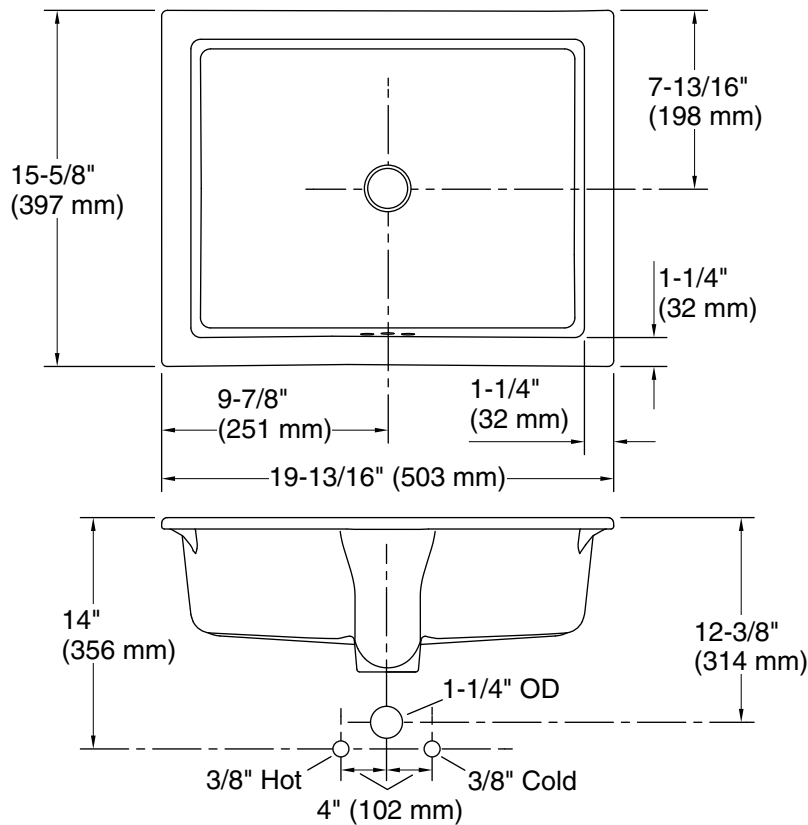

Technical Information

All product dimensions are nominal.

Bowl configuration:	Single
Installation:	Undermount
Bowl area (Only):	Length: 17-5/16" (439 mm) Width: 13-1/8" (334 mm) Bowl depth: 6-11/16" (170 mm) Water depth: 2-15/16" (75 mm)
Drain hole:	1-3/4" (44 mm)
Template:	Undermount, 1495198-7, required, not included

Notes

Install this product according to the installation instructions.

NOTICE: Countertop manufacturer or cutter must use the current product template available at www.kohler.com, or by calling 1-800-4KOHLER. Kohler Co. is not responsible for cutout errors when the incorrect cutout template is used.

ADA compliant when installed to the specific requirements of these regulations.