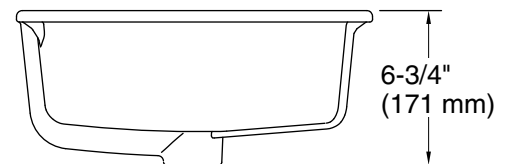

Recommended ADA Installation

Technical Information

All product dimensions are nominal.

Bowl configuration:	Single
Installation:	Undermount
Bowl area (Only):	Length: 17-5/16" (439 mm) Width: 13-1/8" (334 mm) Bowl depth: 6-11/16" (170 mm) Water depth: 2-15/16" (75 mm)
Drain hole:	1-3/4" (44 mm)
Template:	Undermount, 1495198-7, required, not included

Notes

Install this product according to the installation instructions.

NOTICE: Countertop manufacturer or cutter must use the current product template available at www.kohler.com, or by calling 1-800-4KOHLER. Kohler Co. is not responsible for cutout errors when the incorrect cutout template is used.

ADA compliant when installed to the specific requirements of these regulations.