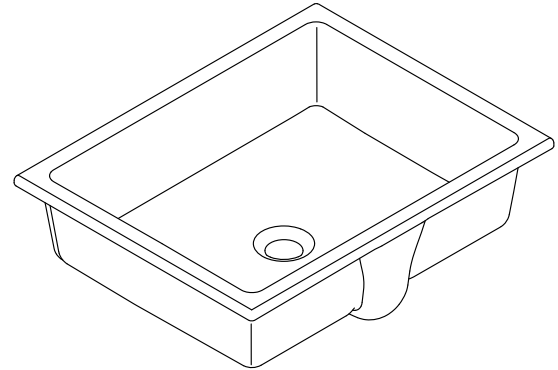

Cursiva™
Undermount bathroom sink
K-R28105

Features

- Geometric rectangular basin with vertical sides.
- No faucet holes; requires wall- or counter-mount faucet.
- With overflow.
- Coordinates with other products in the Cursiva collection.

Material

- Vitreous china.

Installation

- Undermount.

Recommended Products/Accessories

- K-8998 P-Trap
- K-23726 Drain treatment
- K-23725 Cast iron cleaner

Included Components

- Additional Components:
1193643

All product dimensions are nominal.

Bowl configuration:	Single
Installation:	Undermount
Bowl area (Only):	Length: 17-5/16" (439 mm) Width: 13-1/8" (334 mm) Bowl depth: 6-11/16" (170 mm) Water depth: 2-15/16" (75 mm)
Drain hole:	1-3/4" (44 mm)
Template:	Undermount, 1495198-7, required, not included