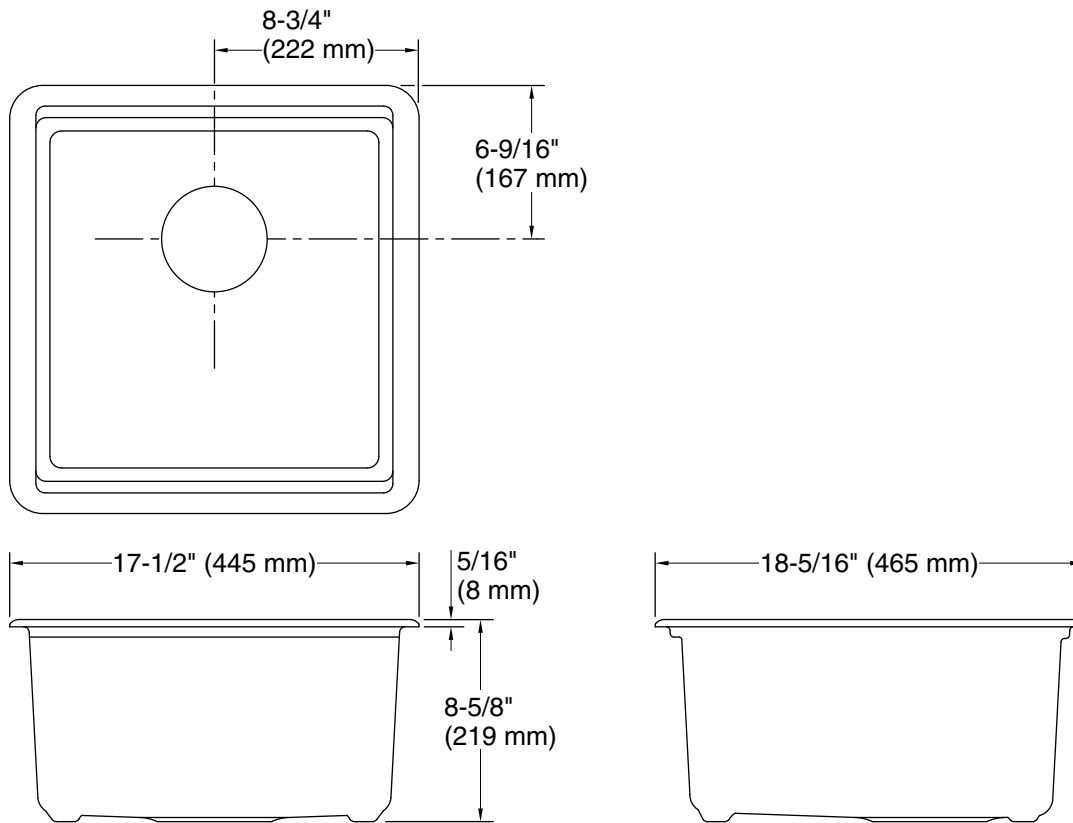

### Features

- 21" (533 mm) minimum base cabinet width
- Single bowl
- 9" (229 mm) depth provides generous workspace
- Rear drain placement increases cabinet storage space underneath sink
- Rounded 3/8" (10 mm) corners are easy to clean
- Matte finish offers rich, dimensional color

## Technical Information

All product dimensions are nominal.

Bowl configuration: Single

Min. base cabinet width: 21" (533 mm)

Bowl area (Basin #1):  
Length: 15-1/4" (387 mm)  
Width: 15-9/16" (395 mm)  
Bowl depth: 8" (203 mm)  
Water depth: 8" (203 mm)